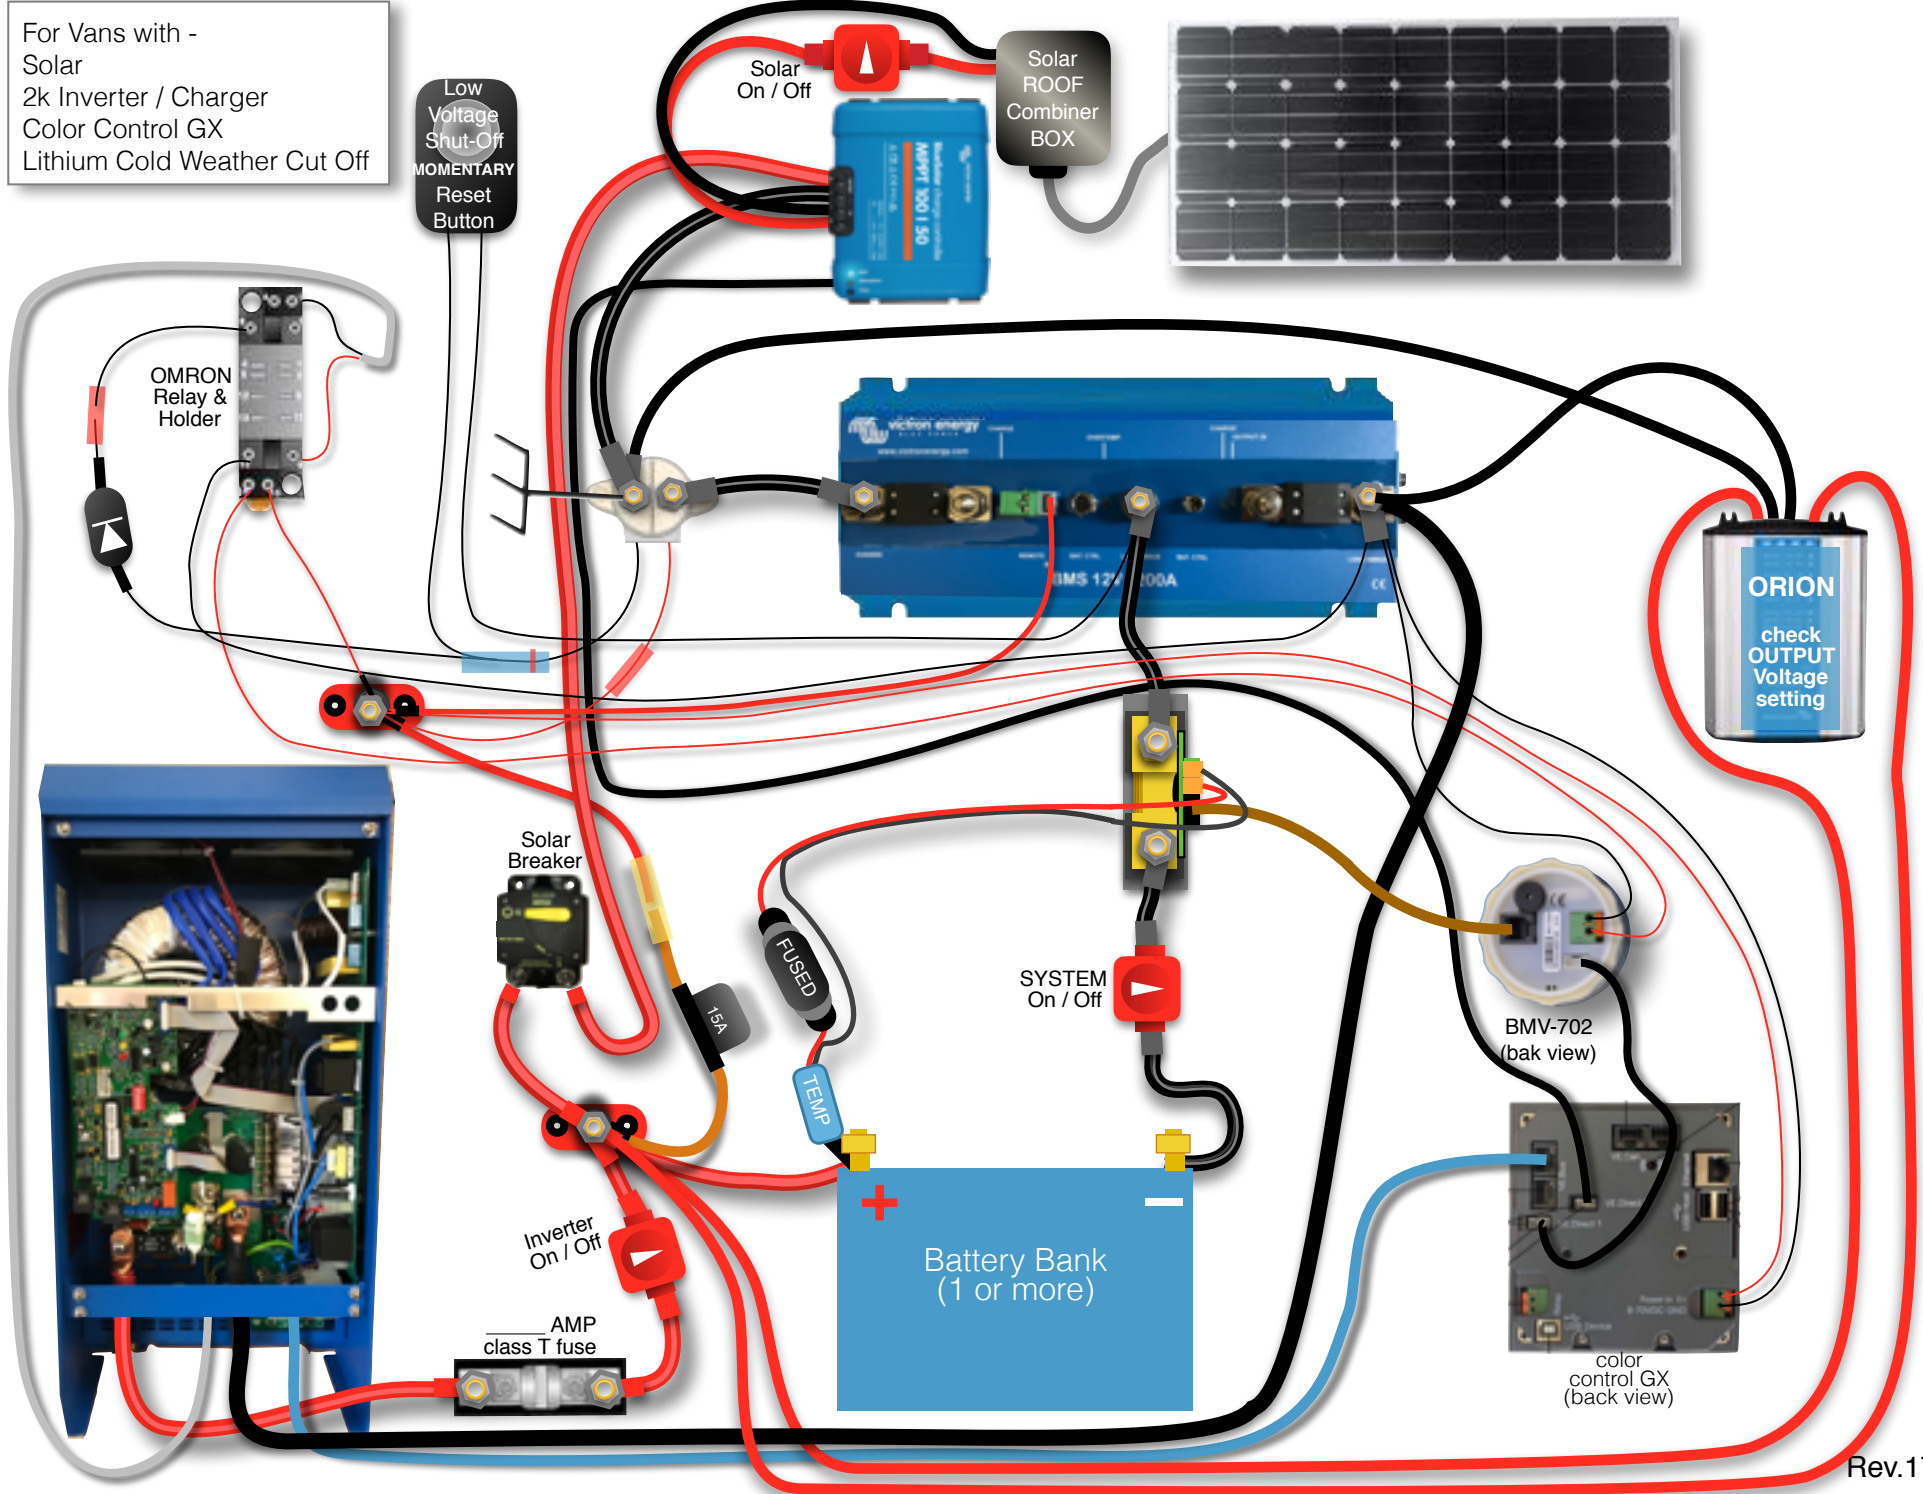

**Victron Essential (Vans ONLY) - Solar - 2k Inverter/Charger + Cold Weather disconnect (Color GX)**

For Vans with -  
Solar  
2k Inverter / Charger  
Color Control GX  
Lithium Cold Weather Cut Off

**ORION**  
check  
OUTPUT  
Voltage  
setting

BMV-702  
(bak view)

color  
control GX  
(back view)