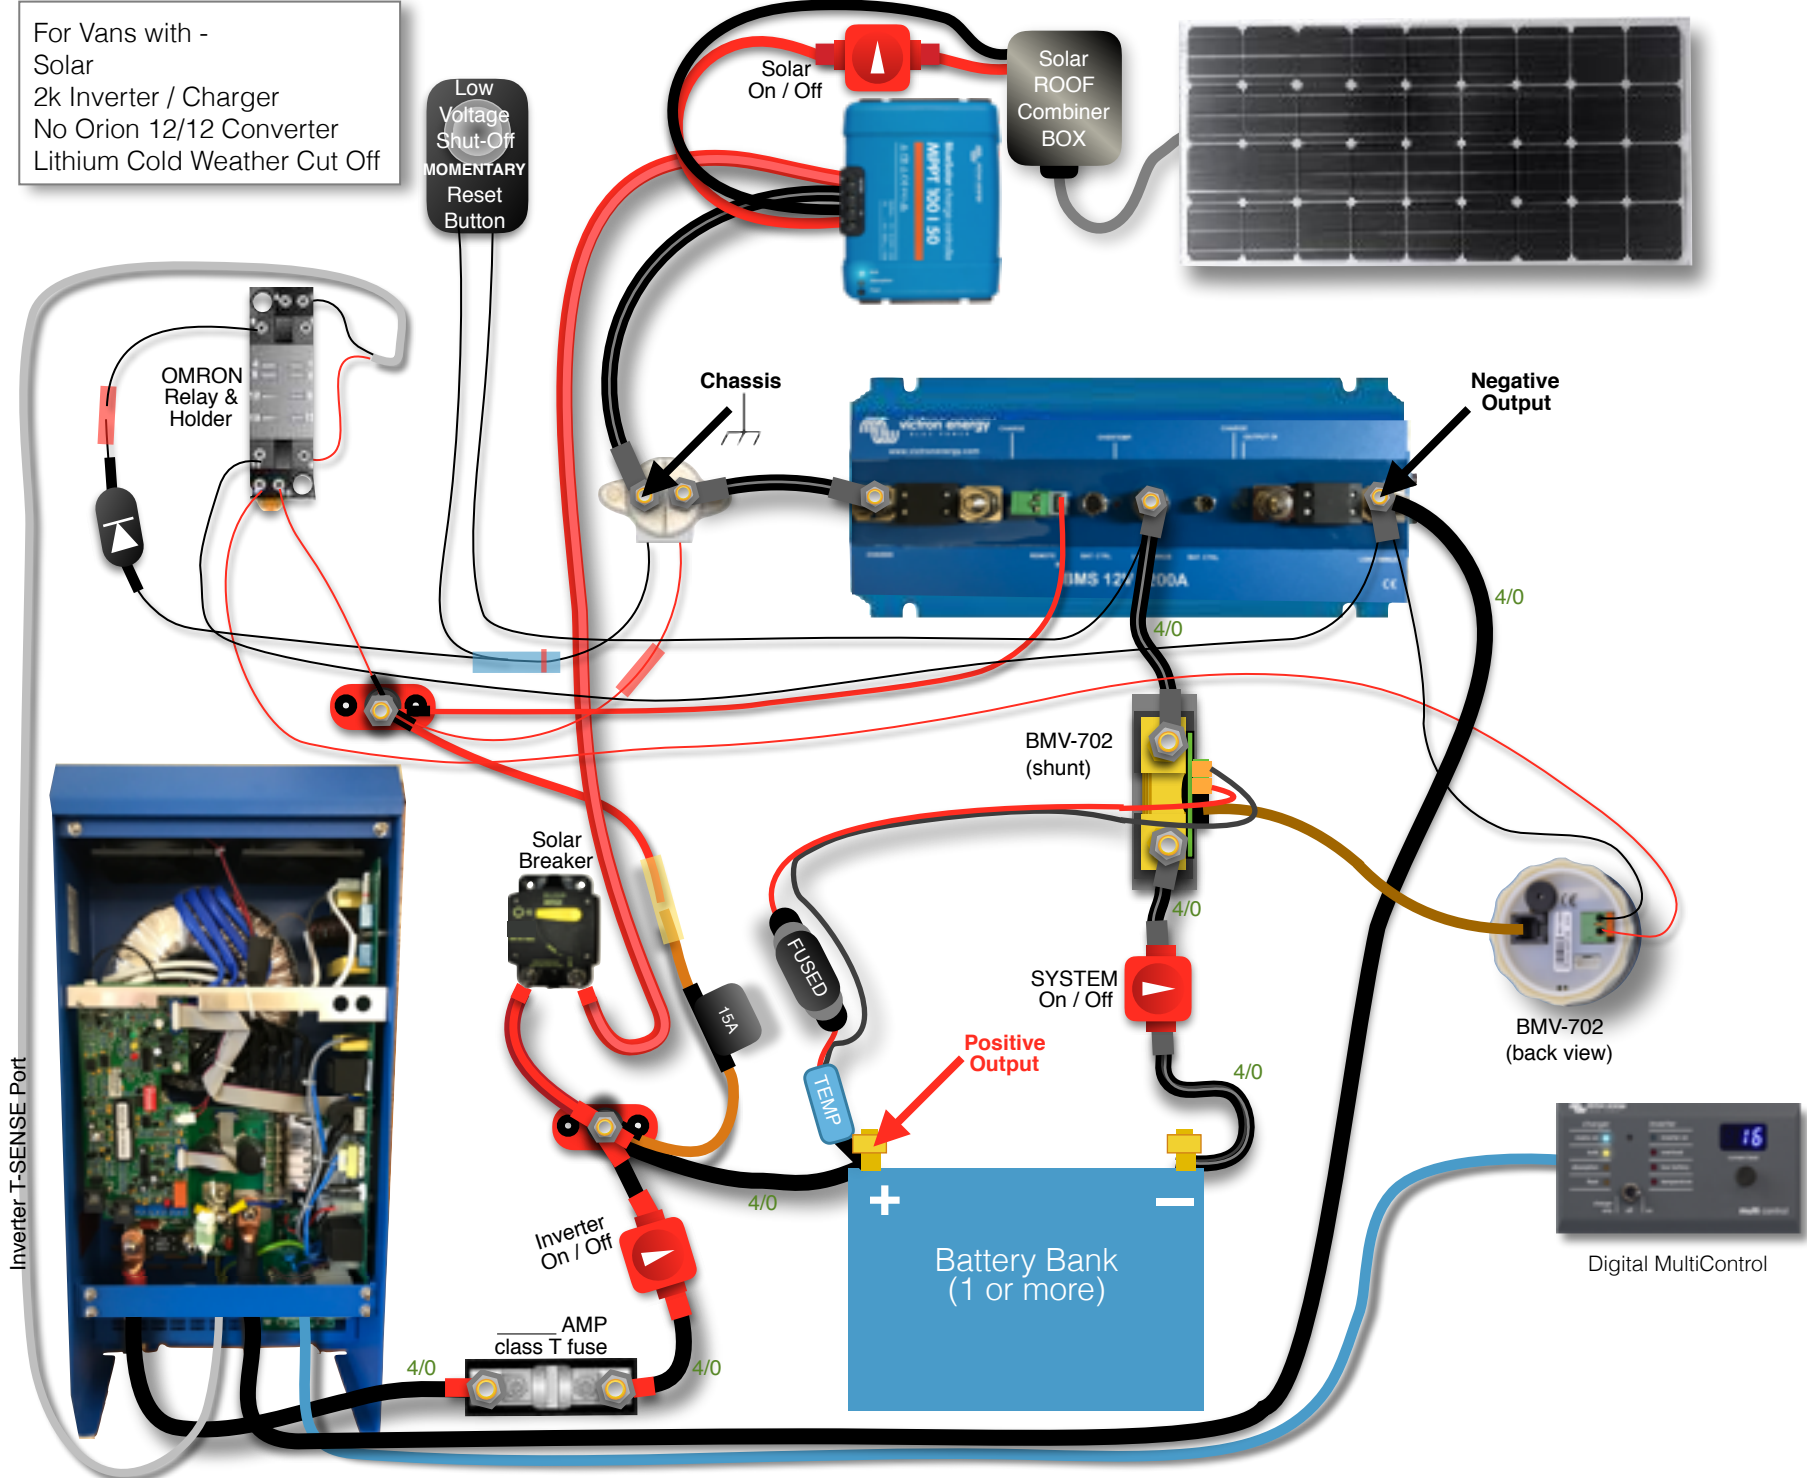

Victron Essential (Vans ONLY) - Solar - 2k Inverter/Charger + Cold Weather disconnect (No Orion)

For Vans with -
Solar
2k Inverter / Charger
No Orion 12/12 Converter
Lithium Cold Weather Cut Off

Inverter T-SENSE Port