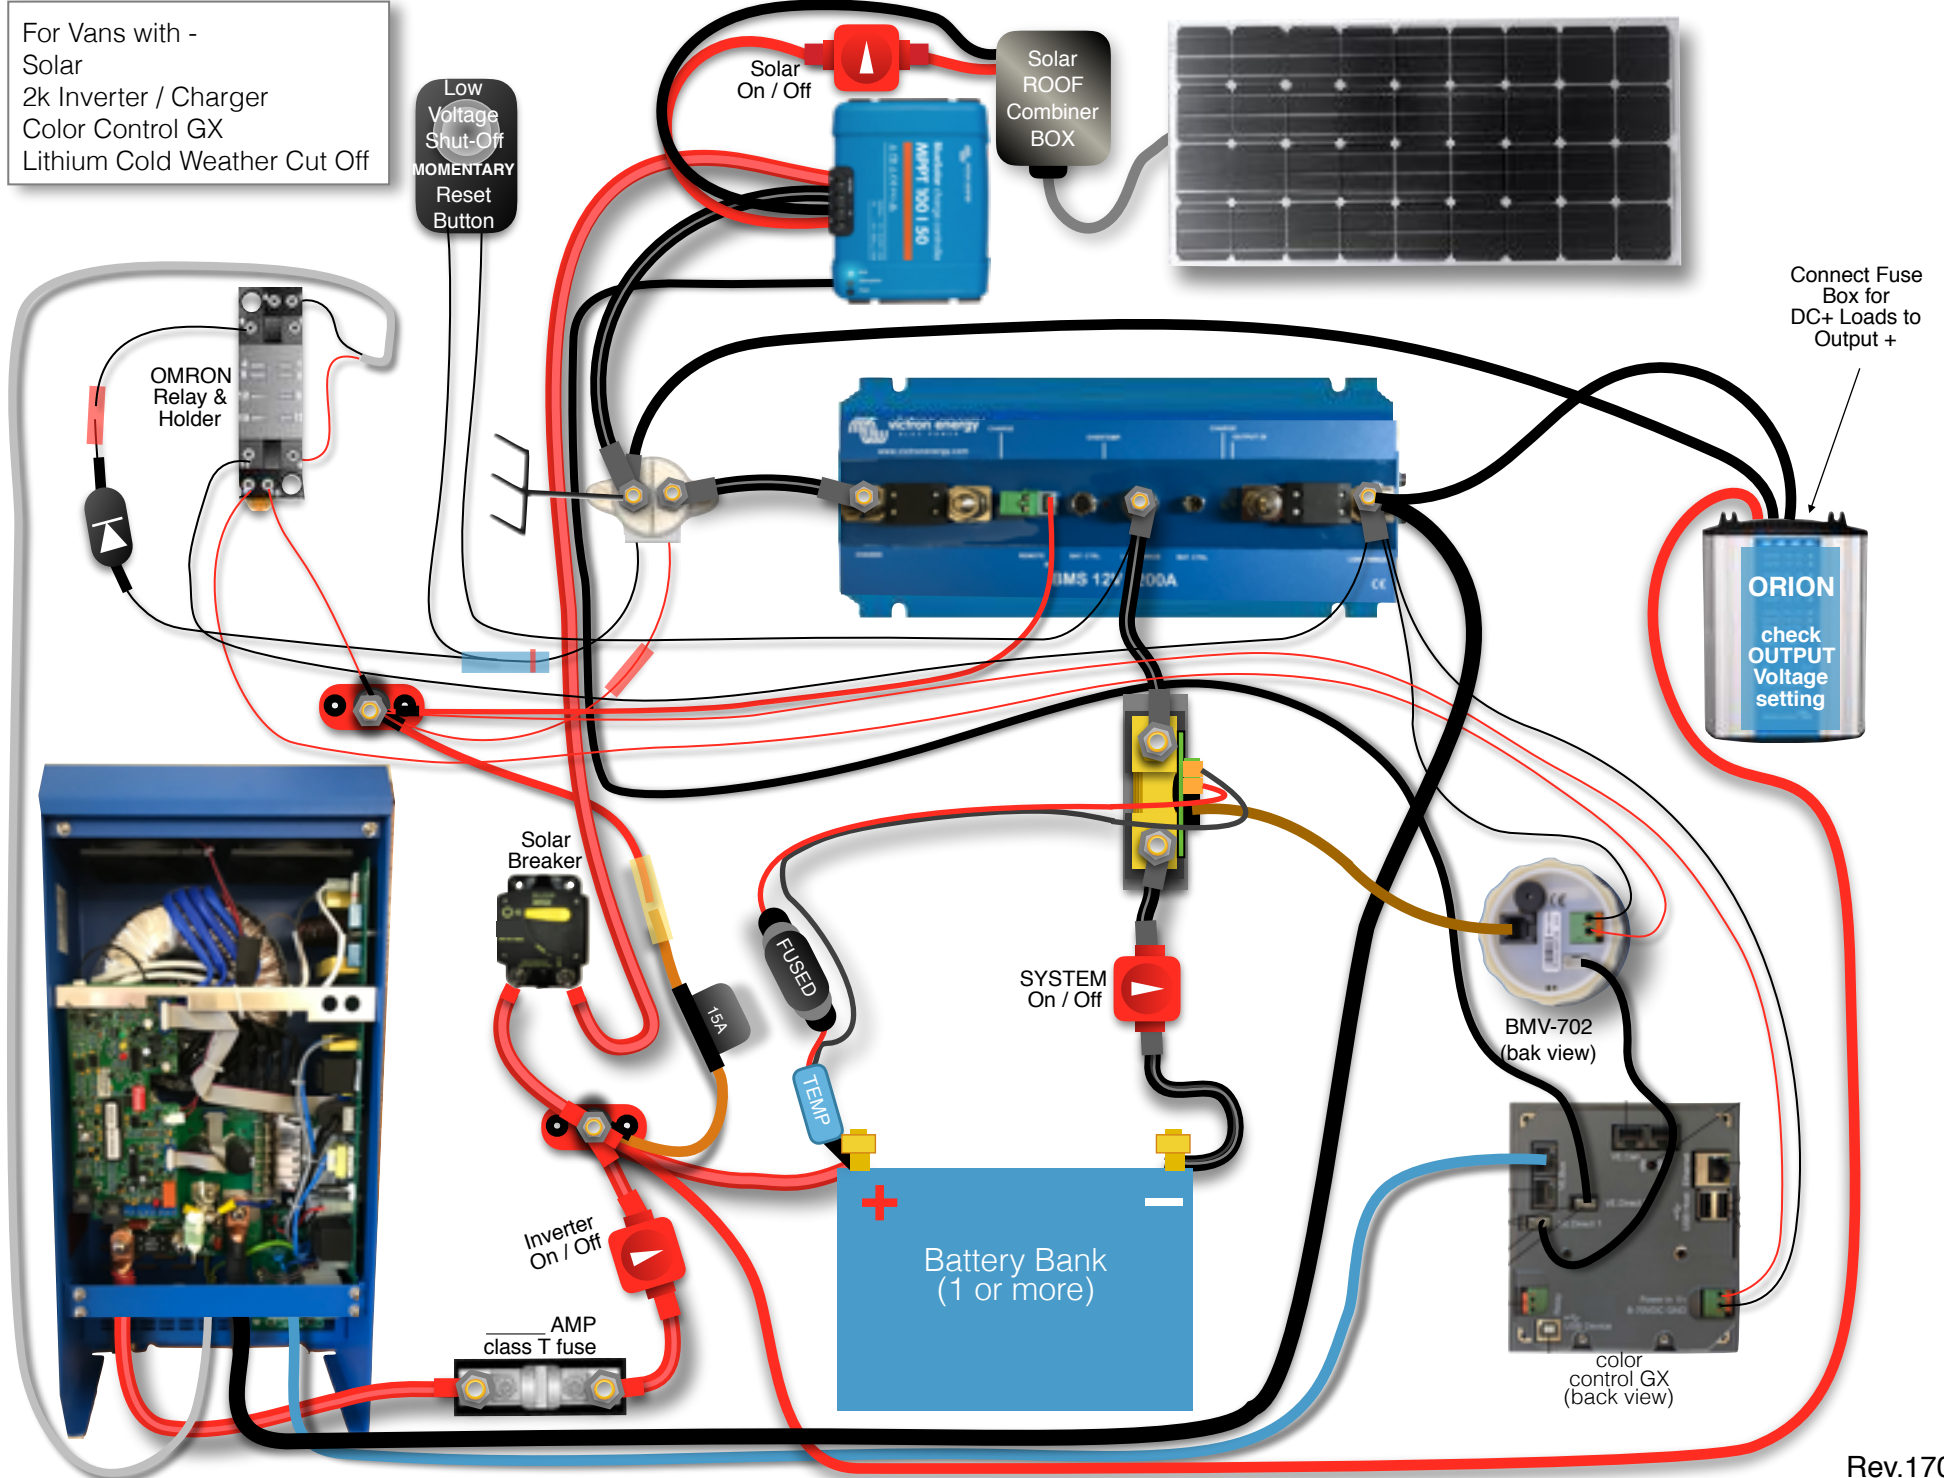

Victron Essential (Vans ONLY) - Solar - 2k Inverter/Charger + Cold Weather disconnect (Color GX)

For Vans with -
Solar
2k Inverter / Charger
Color Control GX
Lithium Cold Weather Cut Off

Connect Fuse Box for DC+ Loads to Output +

ORION
check OUTPUT Voltage setting

BMV-702 (bak view)

color control GX (back view)

Battery Bank (1 or more)