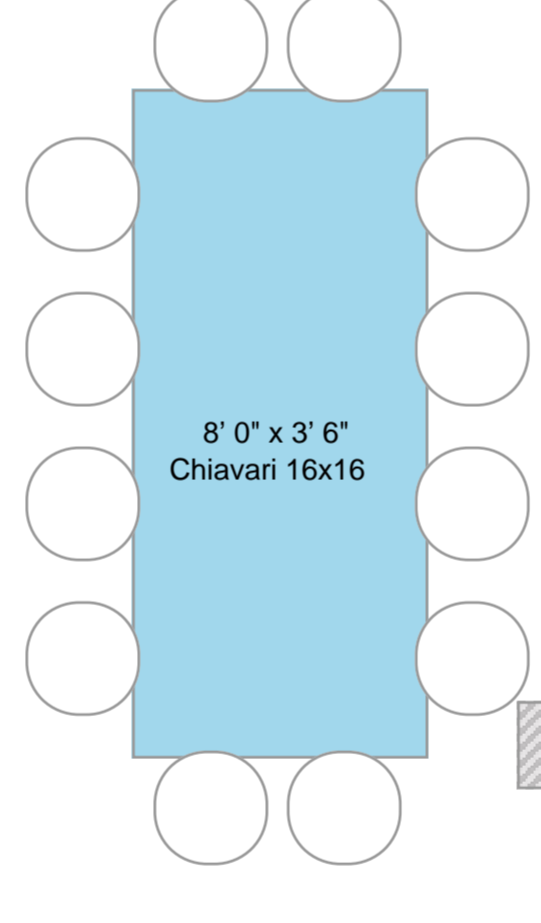

12' 0"

7' 5"

The Barn at Flanagan Farm  
Max Capacity: Dining With Entertainment/Band  
Seating for 168

27' 1"

11' 7"

12' 6"

10' 0"

58' 10"

Band/DJ

Dance Floor

8' 0" x 3' 6"  
Chiavari 16x16

8' 0" x 3' 6"  
Chiavari 16x16

8' 0" x 3' 6"  
Chiavari 16x16

8' 0" x 3' 6"  
Chiavari 16x16

8' 0" x 3' 6"  
Chiavari 16x16

8' 0" x 3' 6"  
Chiavari 16x16

8' 0" x 3' 6"  
Chiavari 16x16

8' 0" x 3' 6"  
Chiavari 16x16

8' 0" x 3' 6"  
Chiavari 16x16

8' 0" x 3' 6"  
Chiavari 16x16

8' 0" x 3' 6"  
Chiavari 16x16

8' 0" x 3' 6"  
Chiavari 16x16

8' 0" x 3' 6"  
Chiavari 16x16

8' 0" x 3' 6"  
Chiavari 16x16

Outdoor Restroom

11' 8"

11' 8"