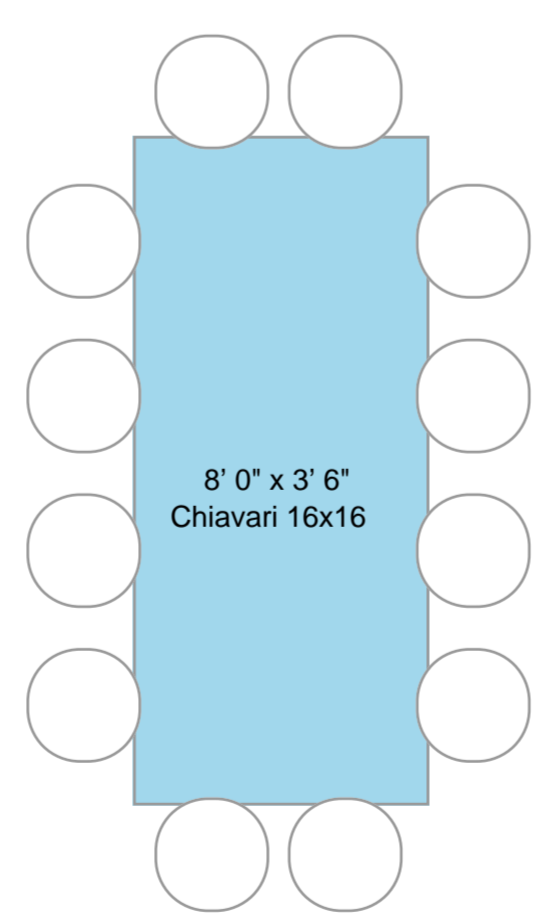

12' 0"

7' 5"

The Barn at Flanagan Farm  
Max Capacity: Dining With Entertainment/Band  
Seating for 168

27' 1"

11' 7"

12' 6"

10' 0"

58' 10"

Band/DJ

Dance Floor

8' 0" x 3' 6"  
Chiavari 16x16

8' 0" x 3' 6"  
Chiavari 16x16

8' 0" x 3' 6"  
Chiavari 16x16

8' 0" x 3' 6"  
Chiavari 16x16

8' 0" x 3' 6"  
Chiavari 16x16

8' 0" x 3' 6"  
Chiavari 16x16

8' 0" x 3' 6"  
Chiavari 16x16

8' 0" x 3' 6"  
Chiavari 16x16

8' 0" x 3' 6"  
Chiavari 16x16

8' 0" x 3' 6"  
Chiavari 16x16

8' 0" x 3' 6"  
Chiavari 16x16

8' 0" x 3' 6"  
Chiavari 16x16

8' 0" x 3' 6"  
Chiavari 16x16

8' 0" x 3' 6"  
Chiavari 16x16

Outdoor Restroom

11' 8"

11' 8"