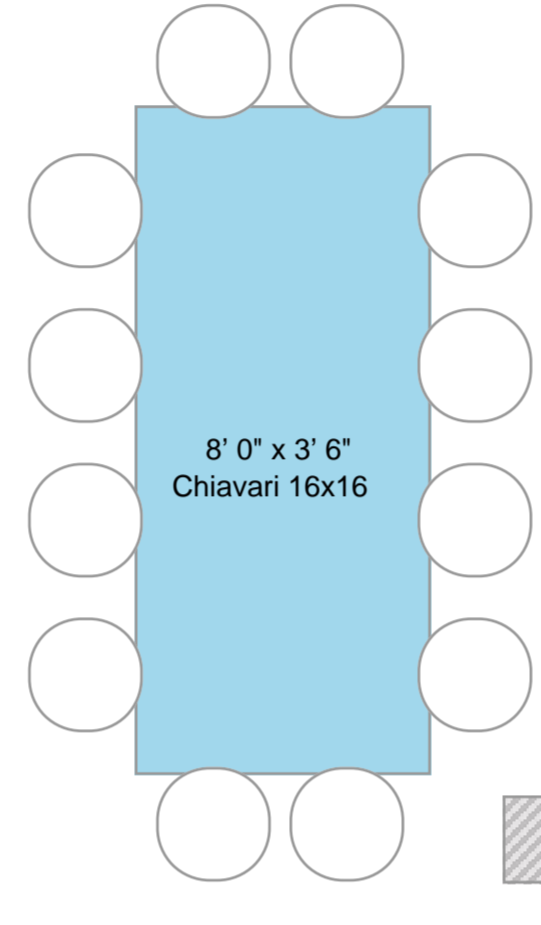

12' 0"

7' 5"

The Barn at Flanagan Farm  
Max Capacity: Dining With Entertainment/Band  
Seating for 168

27' 1"

11' 7"

12' 6"

10' 0"

58' 10"

Band/DJ

Dance Floor

8' 0" x 3' 6"  
Chiavari 16x16

8' 0" x 3' 6"  
Chiavari 16x16

8' 0" x 3' 6"  
Chiavari 16x16

8' 0" x 3' 6"  
Chiavari 16x16

8' 0" x 3' 6"  
Chiavari 16x16

8' 0" x 3' 6"  
Chiavari 16x16

8' 0" x 3' 6"  
Chiavari 16x16

8' 0" x 3' 6"  
Chiavari 16x16

8' 0" x 3' 6"  
Chiavari 16x16

8' 0" x 3' 6"  
Chiavari 16x16

8' 0" x 3' 6"  
Chiavari 16x16

8' 0" x 3' 6"  
Chiavari 16x16

8' 0" x 3' 6"  
Chiavari 16x16

8' 0" x 3' 6"  
Chiavari 16x16

Outdoor Restroom

11' 8"

11' 8"