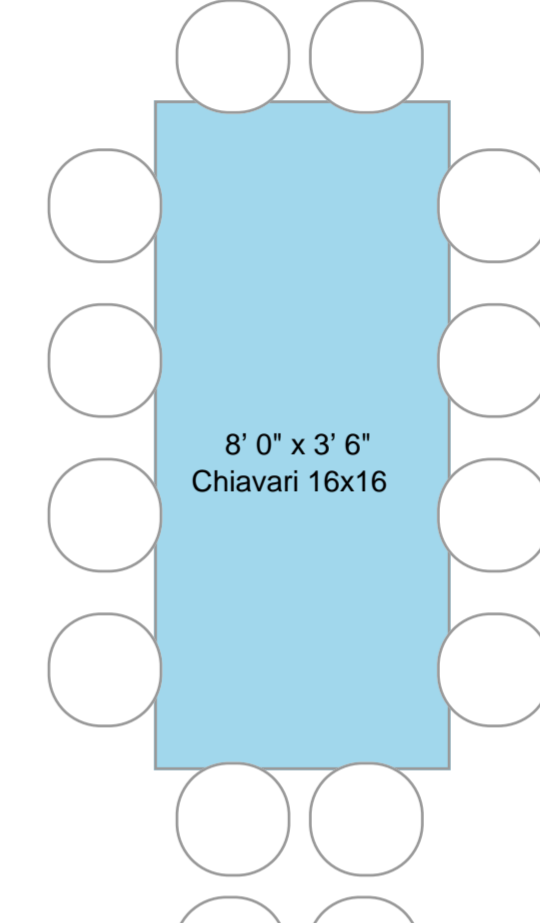

12' 0"

7' 5"

The Barn at Flanagan Farm  
Max Capacity: Dining With Entertainment/Band  
Seating for 168

27' 1"

11' 7"

12' 6"

10' 0"

58' 10"

Band/DJ

Dance Floor

8' 0" x 3' 6"  
Chiavari 16x16

8' 0" x 3' 6"  
Chiavari 16x16

8' 0" x 3' 6"  
Chiavari 16x16

8' 0" x 3' 6"  
Chiavari 16x16

8' 0" x 3' 6"  
Chiavari 16x16

8' 0" x 3' 6"  
Chiavari 16x16

8' 0" x 3' 6"  
Chiavari 16x16

8' 0" x 3' 6"  
Chiavari 16x16

8' 0" x 3' 6"  
Chiavari 16x16

8' 0" x 3' 6"  
Chiavari 16x16

8' 0" x 3' 6"  
Chiavari 16x16

8' 0" x 3' 6"  
Chiavari 16x16

8' 0" x 3' 6"  
Chiavari 16x16

8' 0" x 3' 6"  
Chiavari 16x16

Outdoor Restroom

11' 8"

11' 8"