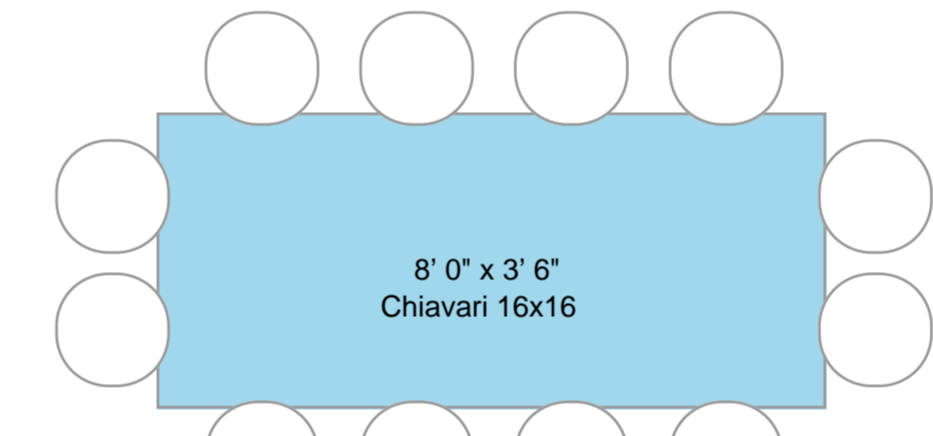

12' 0"

7' 5"

The Barn at Flanagan Farm  
Max Capacity: Dining With Entertainment/Band  
Seating for 168

27' 1"

11' 7"

12' 6"

10' 0"

58' 10"

Band/DJ

Dance Floor

8' 0" x 3' 6"  
Chiavari 16x16

8' 0" x 3' 6"  
Chiavari 16x16

8' 0" x 3' 6"  
Chiavari 16x16

8' 0" x 3' 6"  
Chiavari 16x16

8' 0" x 3' 6"  
Chiavari 16x16

8' 0" x 3' 6"  
Chiavari 16x16

8' 0" x 3' 6"  
Chiavari 16x16

8' 0" x 3' 6"  
Chiavari 16x16

8' 0" x 3' 6"  
Chiavari 16x16

8' 0" x 3' 6"  
Chiavari 16x16

8' 0" x 3' 6"  
Chiavari 16x16

8' 0" x 3' 6"  
Chiavari 16x16

8' 0" x 3' 6"  
Chiavari 16x16

8' 0" x 3' 6"  
Chiavari 16x16

Outdoor Restroom

11' 8"

11' 8"