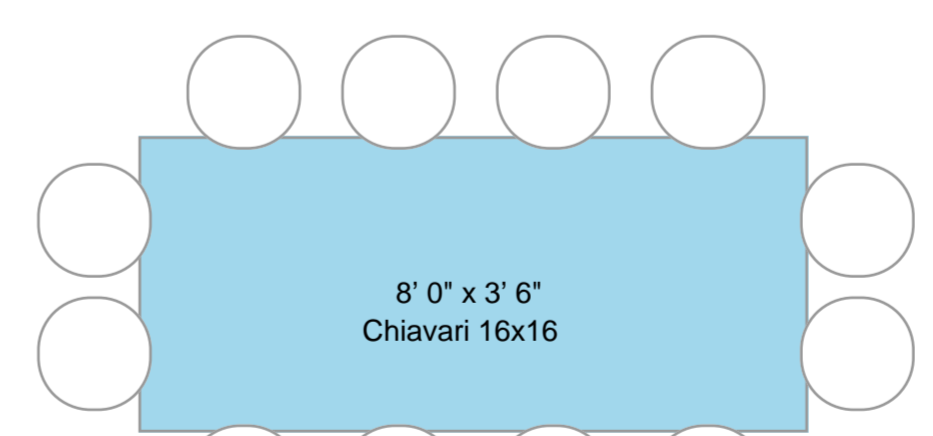

12' 0"

7' 5"

The Barn at Flanagan Farm  
Max Capacity: Dining With Entertainment/Band  
Seating for 168

27' 1"

11' 7"

12' 6"

10' 0"

58' 10"

Band/DJ

Dance Floor

8' 0" x 3' 6"  
Chiavari 16x16

8' 0" x 3' 6"  
Chiavari 16x16

8' 0" x 3' 6"  
Chiavari 16x16

8' 0" x 3' 6"  
Chiavari 16x16

8' 0" x 3' 6"  
Chiavari 16x16

8' 0" x 3' 6"  
Chiavari 16x16

8' 0" x 3' 6"  
Chiavari 16x16

8' 0" x 3' 6"  
Chiavari 16x16

8' 0" x 3' 6"  
Chiavari 16x16

8' 0" x 3' 6"  
Chiavari 16x16

8' 0" x 3' 6"  
Chiavari 16x16

8' 0" x 3' 6"  
Chiavari 16x16

8' 0" x 3' 6"  
Chiavari 16x16

8' 0" x 3' 6"  
Chiavari 16x16

Outdoor Restroom

11' 8"

11' 8"