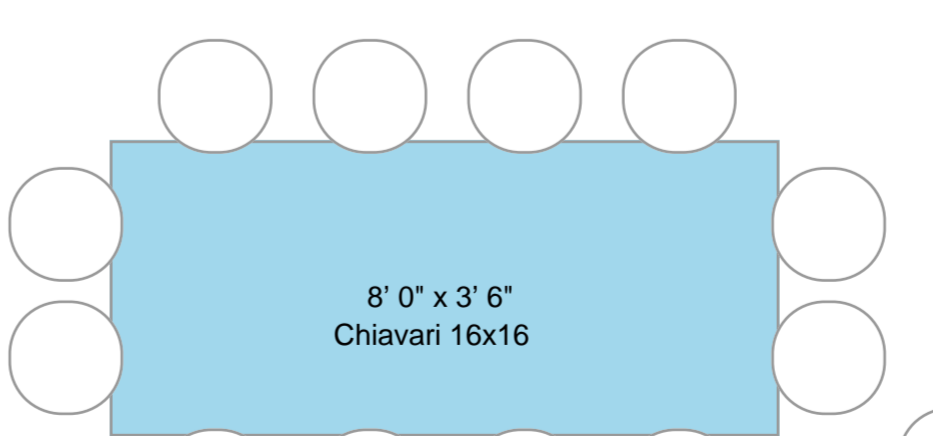

12' 0"

7' 5"

The Barn at Flanagan Farm  
Max Capacity: Dining With Entertainment/Band  
Seating for 168

27' 1"

11' 7"

12' 6"

10' 0"

58' 10"

Band/DJ

Dance Floor

8' 0" x 3' 6"  
Chiavari 16x16

8' 0" x 3' 6"  
Chiavari 16x16

8' 0" x 3' 6"  
Chiavari 16x16

8' 0" x 3' 6"  
Chiavari 16x16

8' 0" x 3' 6"  
Chiavari 16x16

8' 0" x 3' 6"  
Chiavari 16x16

8' 0" x 3' 6"  
Chiavari 16x16

8' 0" x 3' 6"  
Chiavari 16x16

8' 0" x 3' 6"  
Chiavari 16x16

8' 0" x 3' 6"  
Chiavari 16x16

8' 0" x 3' 6"  
Chiavari 16x16

8' 0" x 3' 6"  
Chiavari 16x16

8' 0" x 3' 6"  
Chiavari 16x16

8' 0" x 3' 6"  
Chiavari 16x16

Outdoor Restroom

11' 8"

11' 8"