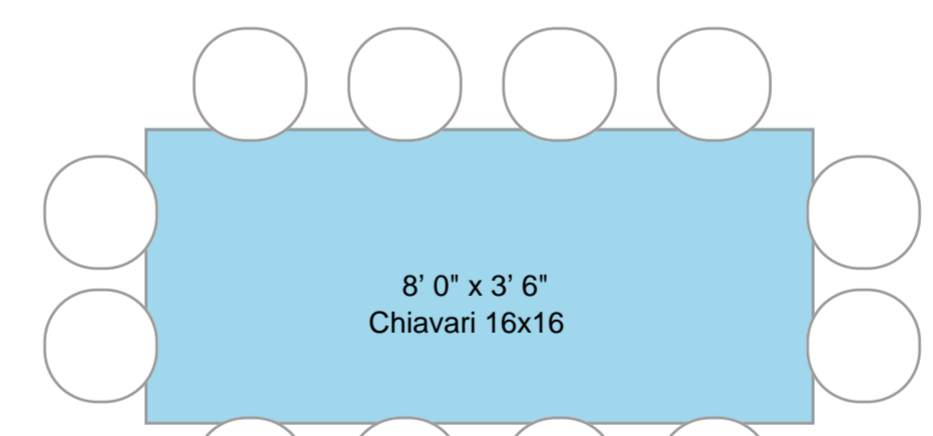

12' 0"

7' 5"

The Barn at Flanagan Farm  
Max Capacity: Dining With Entertainment/Band  
Seating for 168

27' 1"

11' 7"

12' 6"

10' 0"

58' 10"

Band/DJ

Dance Floor

8' 0" x 3' 6"  
Chiavari 16x16

8' 0" x 3' 6"  
Chiavari 16x16

8' 0" x 3' 6"  
Chiavari 16x16

8' 0" x 3' 6"  
Chiavari 16x16

8' 0" x 3' 6"  
Chiavari 16x16

8' 0" x 3' 6"  
Chiavari 16x16

8' 0" x 3' 6"  
Chiavari 16x16

8' 0" x 3' 6"  
Chiavari 16x16

8' 0" x 3' 6"  
Chiavari 16x16

8' 0" x 3' 6"  
Chiavari 16x16

8' 0" x 3' 6"  
Chiavari 16x16

8' 0" x 3' 6"  
Chiavari 16x16

8' 0" x 3' 6"  
Chiavari 16x16

8' 0" x 3' 6"  
Chiavari 16x16

Outdoor Restroom

11' 8"

11' 8"