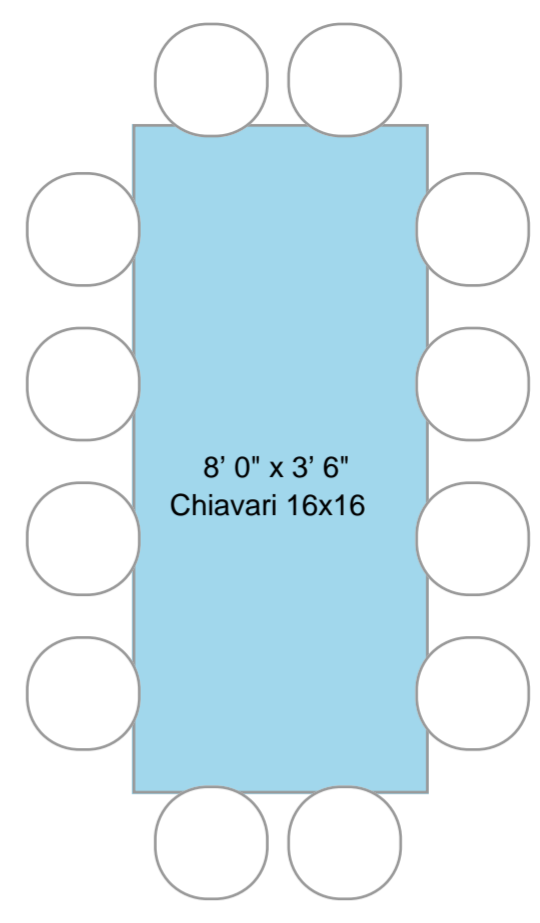

12' 0"

7' 5"

The Barn at Flanagan Farm  
Max Capacity: Dining With Entertainment/Band  
Seating for 168

27' 1"

11' 7"

12' 6"

10' 0"

58' 10"

Band/DJ

Dance Floor

8' 0" x 3' 6"  
Chiavari 16x16

8' 0" x 3' 6"  
Chiavari 16x16

8' 0" x 3' 6"  
Chiavari 16x16

8' 0" x 3' 6"  
Chiavari 16x16

8' 0" x 3' 6"  
Chiavari 16x16

8' 0" x 3' 6"  
Chiavari 16x16

8' 0" x 3' 6"  
Chiavari 16x16

8' 0" x 3' 6"  
Chiavari 16x16

8' 0" x 3' 6"  
Chiavari 16x16

8' 0" x 3' 6"  
Chiavari 16x16

8' 0" x 3' 6"  
Chiavari 16x16

8' 0" x 3' 6"  
Chiavari 16x16

8' 0" x 3' 6"  
Chiavari 16x16

8' 0" x 3' 6"  
Chiavari 16x16

Outdoor Restroom

11' 8"

11' 8"