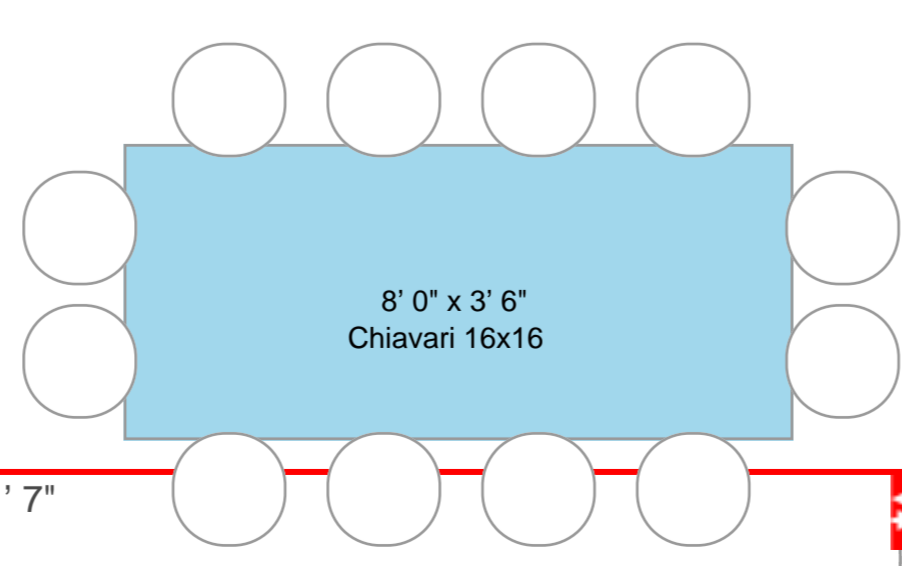

12' 0"

7' 5"

The Barn at Flanagan Farm  
Max Capacity: Dining With Entertainment/Band  
Seating for 168

27' 1"

11' 7"

12' 6"

10' 0"

58' 10"

Band/DJ

Dance Floor

8' 0" x 3' 6"  
Chiavari 16x16

8' 0" x 3' 6"  
Chiavari 16x16

8' 0" x 3' 6"  
Chiavari 16x16

8' 0" x 3' 6"  
Chiavari 16x16

8' 0" x 3' 6"  
Chiavari 16x16

8' 0" x 3' 6"  
Chiavari 16x16

8' 0" x 3' 6"  
Chiavari 16x16

8' 0" x 3' 6"  
Chiavari 16x16

8' 0" x 3' 6"  
Chiavari 16x16

8' 0" x 3' 6"  
Chiavari 16x16

8' 0" x 3' 6"  
Chiavari 16x16

8' 0" x 3' 6"  
Chiavari 16x16

8' 0" x 3' 6"  
Chiavari 16x16

8' 0" x 3' 6"  
Chiavari 16x16

Outdoor Restroom

11' 8"

11' 8"