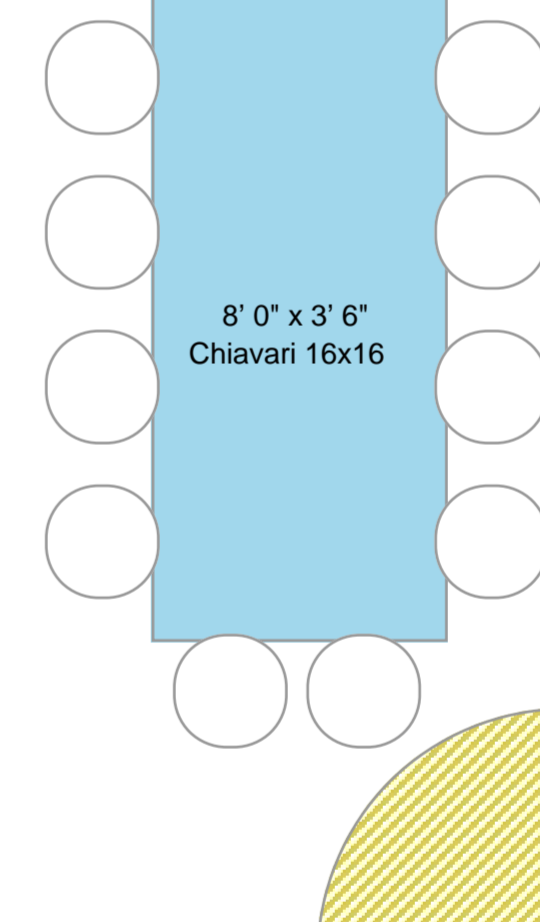

12' 0"

7' 5"

The Barn at Flanagan Farm  
Max Capacity: Dining With Entertainment/Band  
Seating for 168

27' 1"

11' 7"

12' 6"

10' 0"

58' 10"

Band/DJ

Dance Floor

8' 0" x 3' 6"  
Chiavari 16x16

8' 0" x 3' 6"  
Chiavari 16x16

8' 0" x 3' 6"  
Chiavari 16x16

8' 0" x 3' 6"  
Chiavari 16x16

8' 0" x 3' 6"  
Chiavari 16x16

8' 0" x 3' 6"  
Chiavari 16x16

8' 0" x 3' 6"  
Chiavari 16x16

8' 0" x 3' 6"  
Chiavari 16x16

8' 0" x 3' 6"  
Chiavari 16x16

8' 0" x 3' 6"  
Chiavari 16x16

8' 0" x 3' 6"  
Chiavari 16x16

8' 0" x 3' 6"  
Chiavari 16x16

8' 0" x 3' 6"  
Chiavari 16x16

8' 0" x 3' 6"  
Chiavari 16x16

Outdoor Restroom

11' 8"

11' 8"