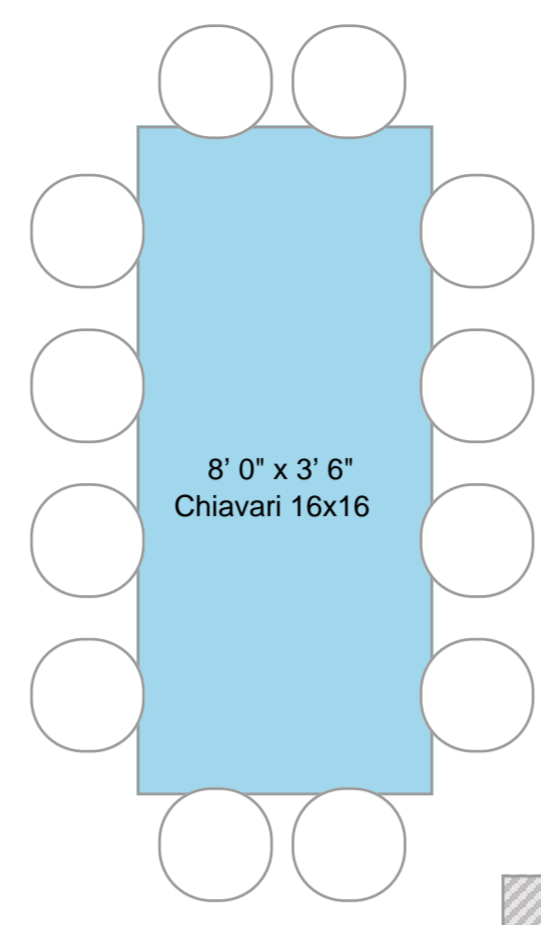

12' 0"

7' 5"

The Barn at Flanagan Farm  
Max Capacity: Dining With Entertainment/Band  
Seating for 168

27' 1"

11' 7"

12' 6"

10' 0"

58' 10"

Band/DJ

Dance Floor

8' 0" x 3' 6"  
Chiavari 16x16

8' 0" x 3' 6"  
Chiavari 16x16

8' 0" x 3' 6"  
Chiavari 16x16

8' 0" x 3' 6"  
Chiavari 16x16

8' 0" x 3' 6"  
Chiavari 16x16

8' 0" x 3' 6"  
Chiavari 16x16

8' 0" x 3' 6"  
Chiavari 16x16

8' 0" x 3' 6"  
Chiavari 16x16

8' 0" x 3' 6"  
Chiavari 16x16

8' 0" x 3' 6"  
Chiavari 16x16

8' 0" x 3' 6"  
Chiavari 16x16

8' 0" x 3' 6"  
Chiavari 16x16

8' 0" x 3' 6"  
Chiavari 16x16

8' 0" x 3' 6"  
Chiavari 16x16

Outdoor Restroom

11' 8"

11' 8"