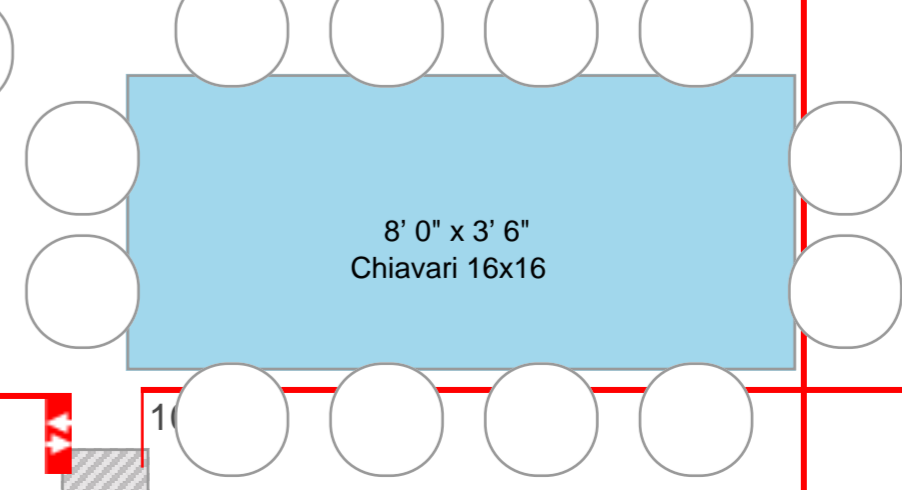

12' 0"

7' 5"

The Barn at Flanagan Farm  
Max Capacity: Dining With Entertainment/Band  
Seating for 168

27' 1"

11' 7"

12' 6"

10' 0"

58' 10"

Band/DJ

Dance Floor

8' 0" x 3' 6"  
Chiavari 16x16

8' 0" x 3' 6"  
Chiavari 16x16

8' 0" x 3' 6"  
Chiavari 16x16

8' 0" x 3' 6"  
Chiavari 16x16

8' 0" x 3' 6"  
Chiavari 16x16

8' 0" x 3' 6"  
Chiavari 16x16

8' 0" x 3' 6"  
Chiavari 16x16

8' 0" x 3' 6"  
Chiavari 16x16

8' 0" x 3' 6"  
Chiavari 16x16

8' 0" x 3' 6"  
Chiavari 16x16

8' 0" x 3' 6"  
Chiavari 16x16

8' 0" x 3' 6"  
Chiavari 16x16

8' 0" x 3' 6"  
Chiavari 16x16

8' 0" x 3' 6"  
Chiavari 16x16

Outdoor Restroom

11' 8"

11' 8"