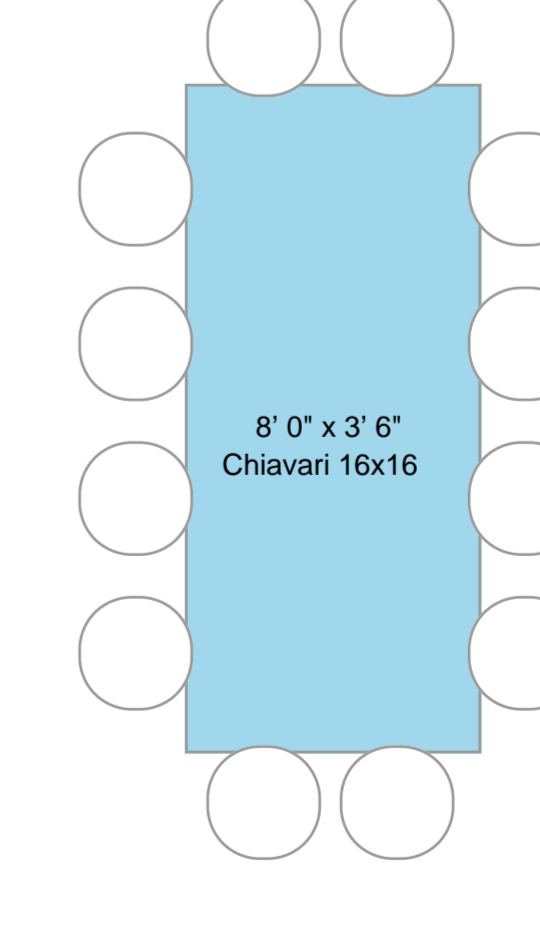

12' 0"

7' 5"

The Barn at Flanagan Farm  
Max Capacity: Dining With Entertainment/Band  
Seating for 168

27' 1"

11' 7"

12' 6"

10' 0"

58' 10"

Band/DJ

Dance Floor

8' 0" x 3' 6"  
Chiavari 16x16

8' 0" x 3' 6"  
Chiavari 16x16

8' 0" x 3' 6"  
Chiavari 16x16

8' 0" x 3' 6"  
Chiavari 16x16

8' 0" x 3' 6"  
Chiavari 16x16

8' 0" x 3' 6"  
Chiavari 16x16

8' 0" x 3' 6"  
Chiavari 16x16

8' 0" x 3' 6"  
Chiavari 16x16

8' 0" x 3' 6"  
Chiavari 16x16

8' 0" x 3' 6"  
Chiavari 16x16

8' 0" x 3' 6"  
Chiavari 16x16

8' 0" x 3' 6"  
Chiavari 16x16

8' 0" x 3' 6"  
Chiavari 16x16

8' 0" x 3' 6"  
Chiavari 16x16

Outdoor Restroom

11' 8"

11' 8"