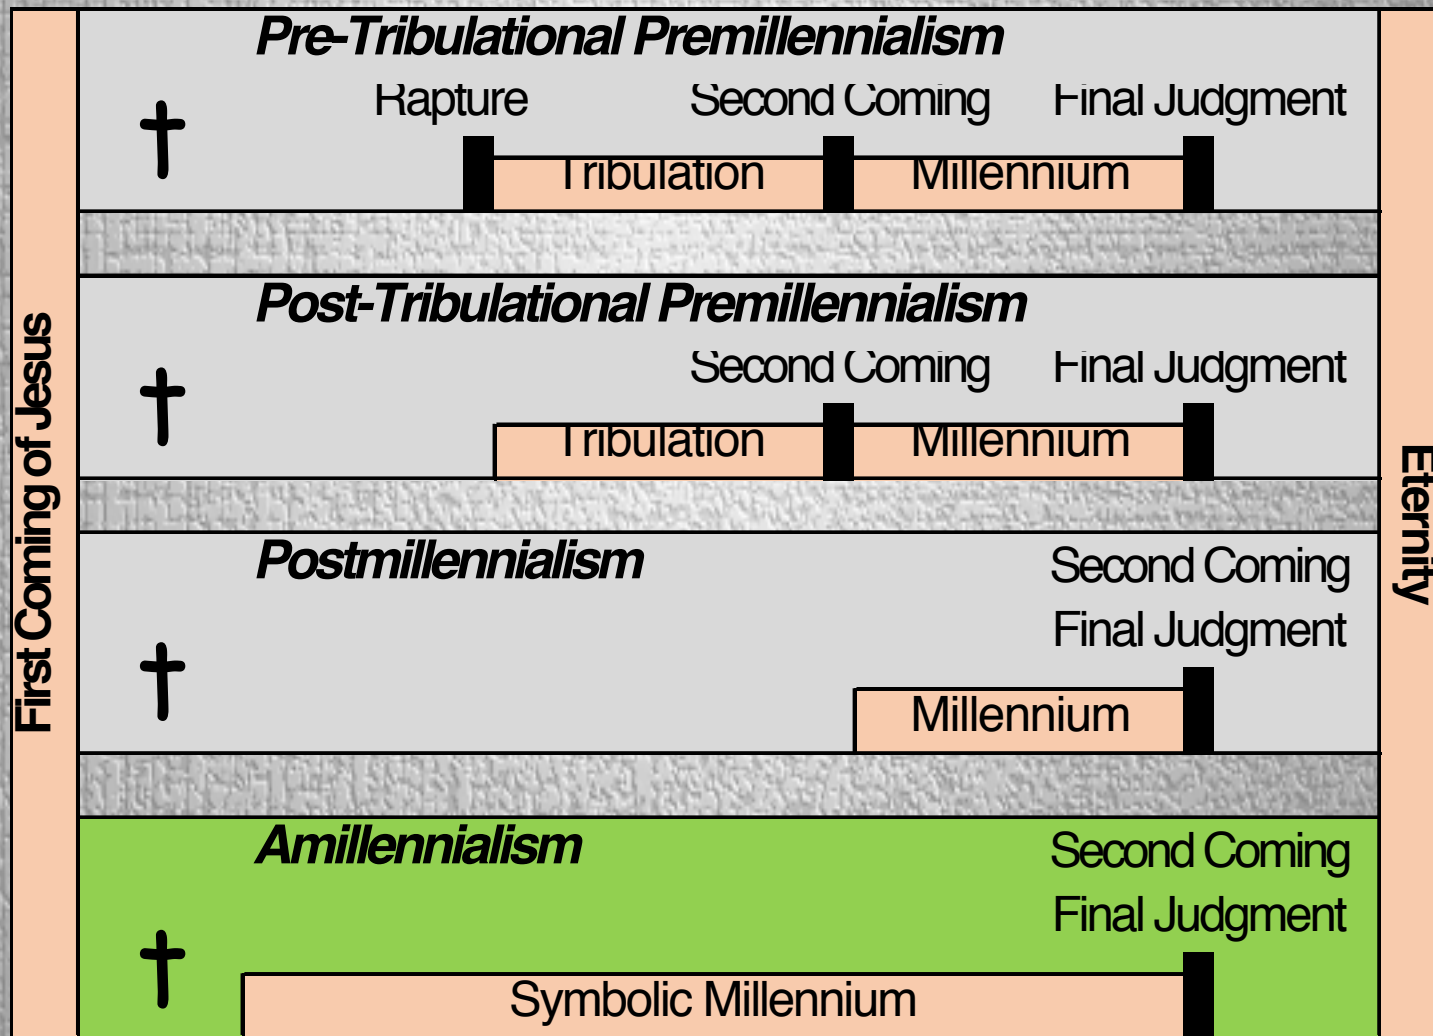

REVELATION

Chapters 19 & 20

Revelation 19

Two Suppers!

The Wedding Supper

- Hallelujah Chorus
- Wedding of the Lamb

•The Raptors' Supper

- Christ as the victorious warrior
- Beast and false prophet thrown into the fiery lake
- The rest killed with the sword &

Revelation 19 & 20

Interpreting Difficult Passages

- Truth does not contradict itself!
- Doctrine cannot be based on difficult passages without due consideration of less difficult passages on the same subject.
- We do not need to know exactly what a difficult passage means in order to know what it does not mean.

Gordon Ferguson
Mine Eyes Have Seen the Glory

Revelation 20

Four Major Perspectives of the “1000 years”

Revelation 20

Satan's Defeat & Judgment

Faithful Reign with Christ

- Martyrs are vindicated
- Symbolic 1,000-year reign

•Satan & the Dead are Judged

- Satan thrown into the fiery lake
- Unfaithful are judged and thrown into the lake of fire

REVELATION

Next: Chapters 21 - 22

The End!