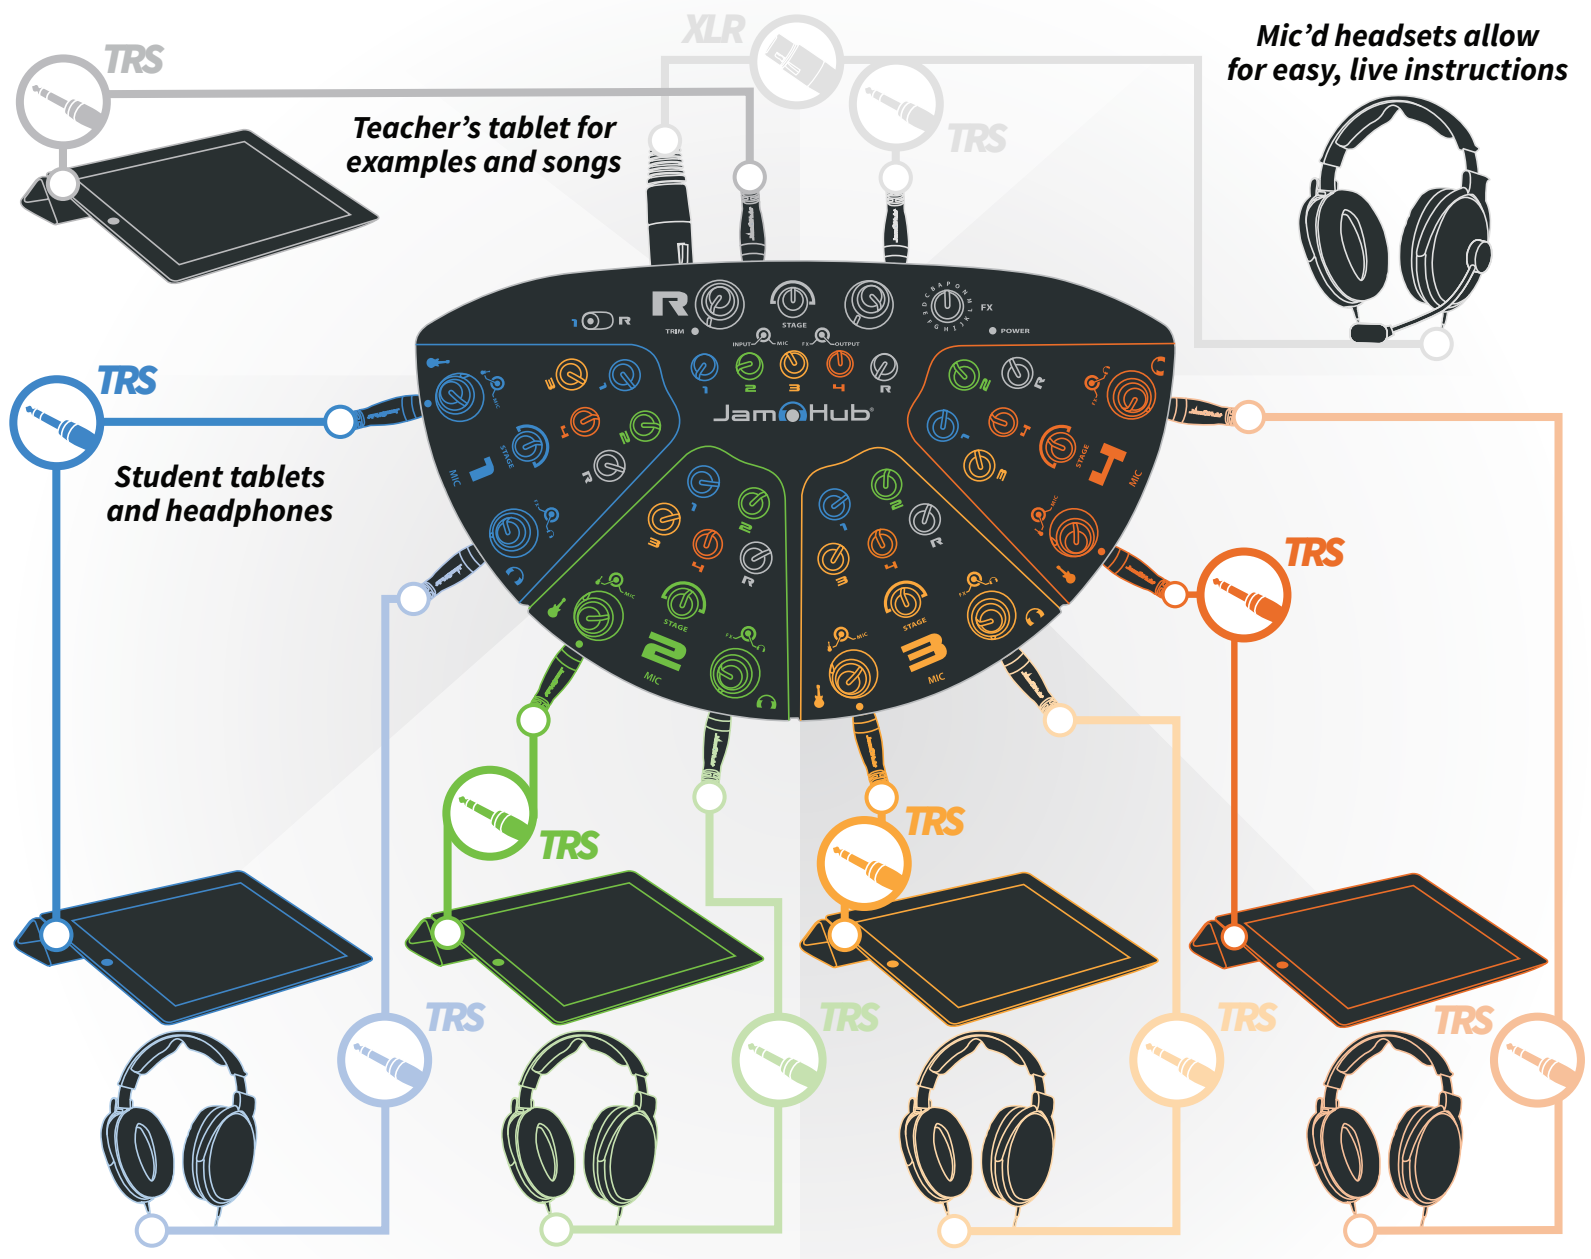

TABLET ENSEMBLES WITH JAMHUB

We recommend the *Tablet Connection Cable kit*

JamHub[®]
More Music. Together.