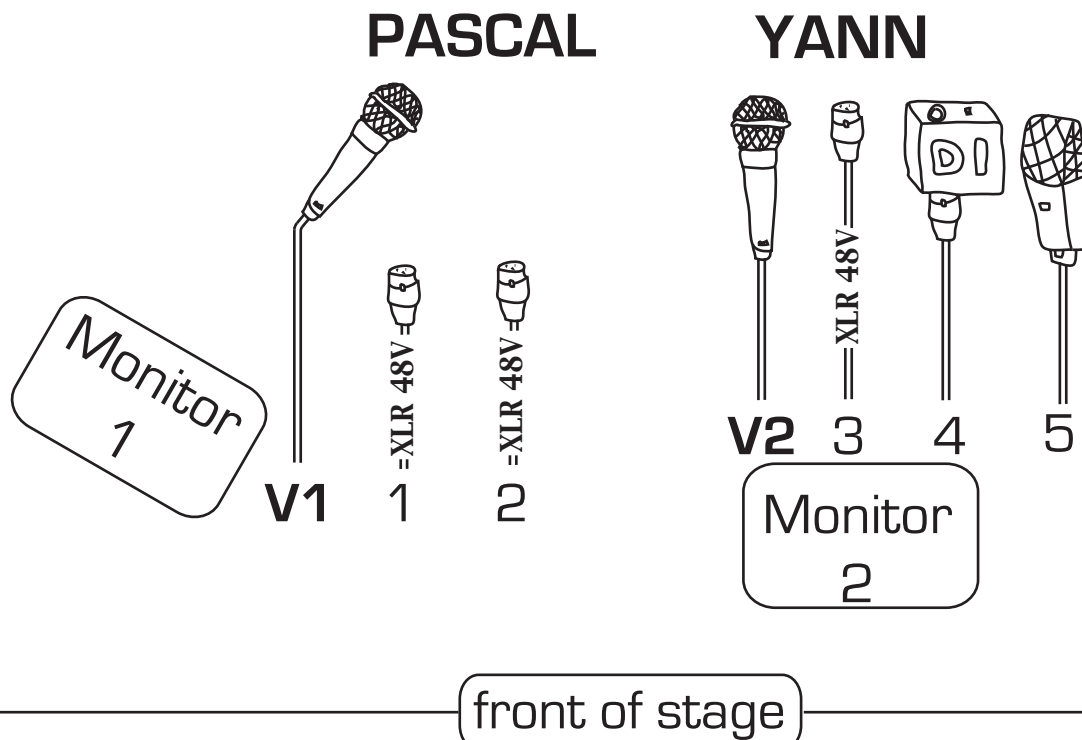

# DUO GEMME FALQUET

Stage plot

Minimum required space  
Length : 12 feet Depth : 8 feet

Contact :

yannfalquet@gmail.com

		YOU PROVIDE :	WE PROVIDE :
FEET	1	XLR line + 48V	Mic
VIOLIN	2	XLR line + 48V	Clip-on instr. mic
GUITAR	3	XLR line + 48V	Clip-on instr. mic
	4	D.I. box	guitar pickup
ACCORDION	5	Instrument mic on a stand	
VOICE	V1	Vox mic + boom stand	
	V2	Vox mic + boom stand	

Technical requirements:

- 2 monitors
- 1 D.I. Box
- 1 instrument mic on a stand
- 2 vocal mics with boom stands
- 3 additional xlr lines with 48v
- 2 arm less chairs

Set-up/Sound check: 45 min

Wrap-up : 20 min

**The PA system must be functional and installed ready for sound Check at the arrival of the artist.**