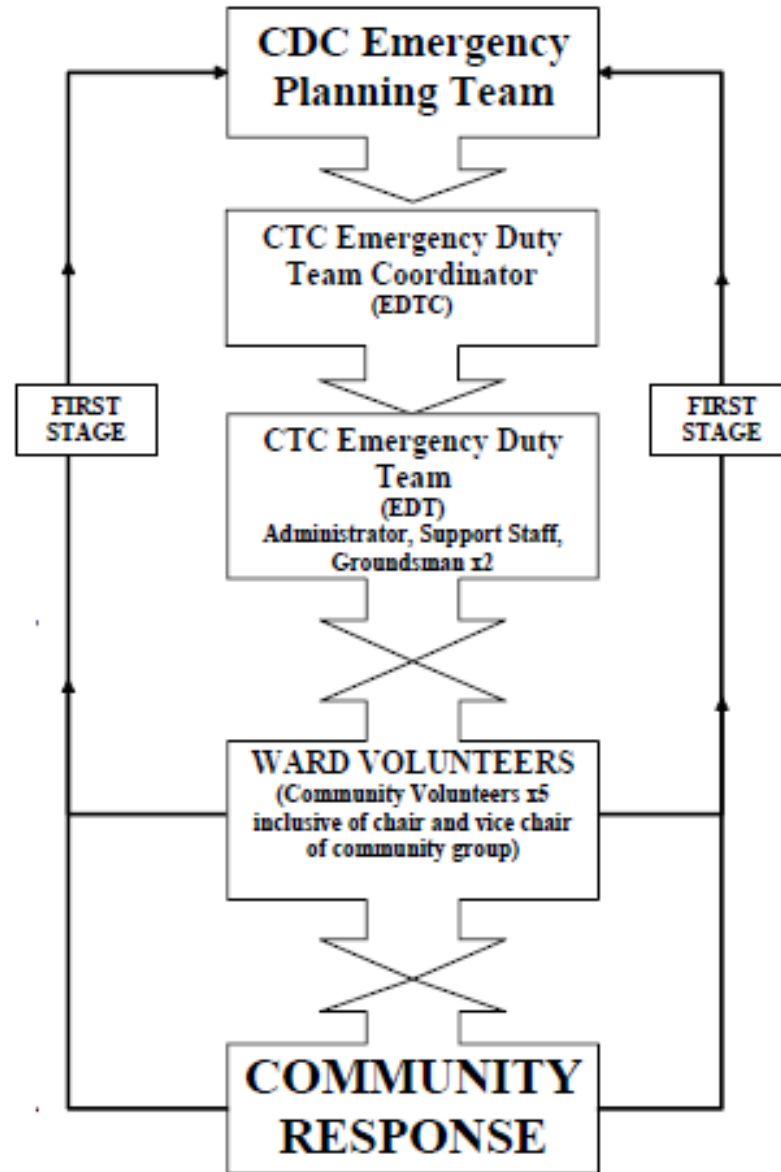

Emergency Response Procedure