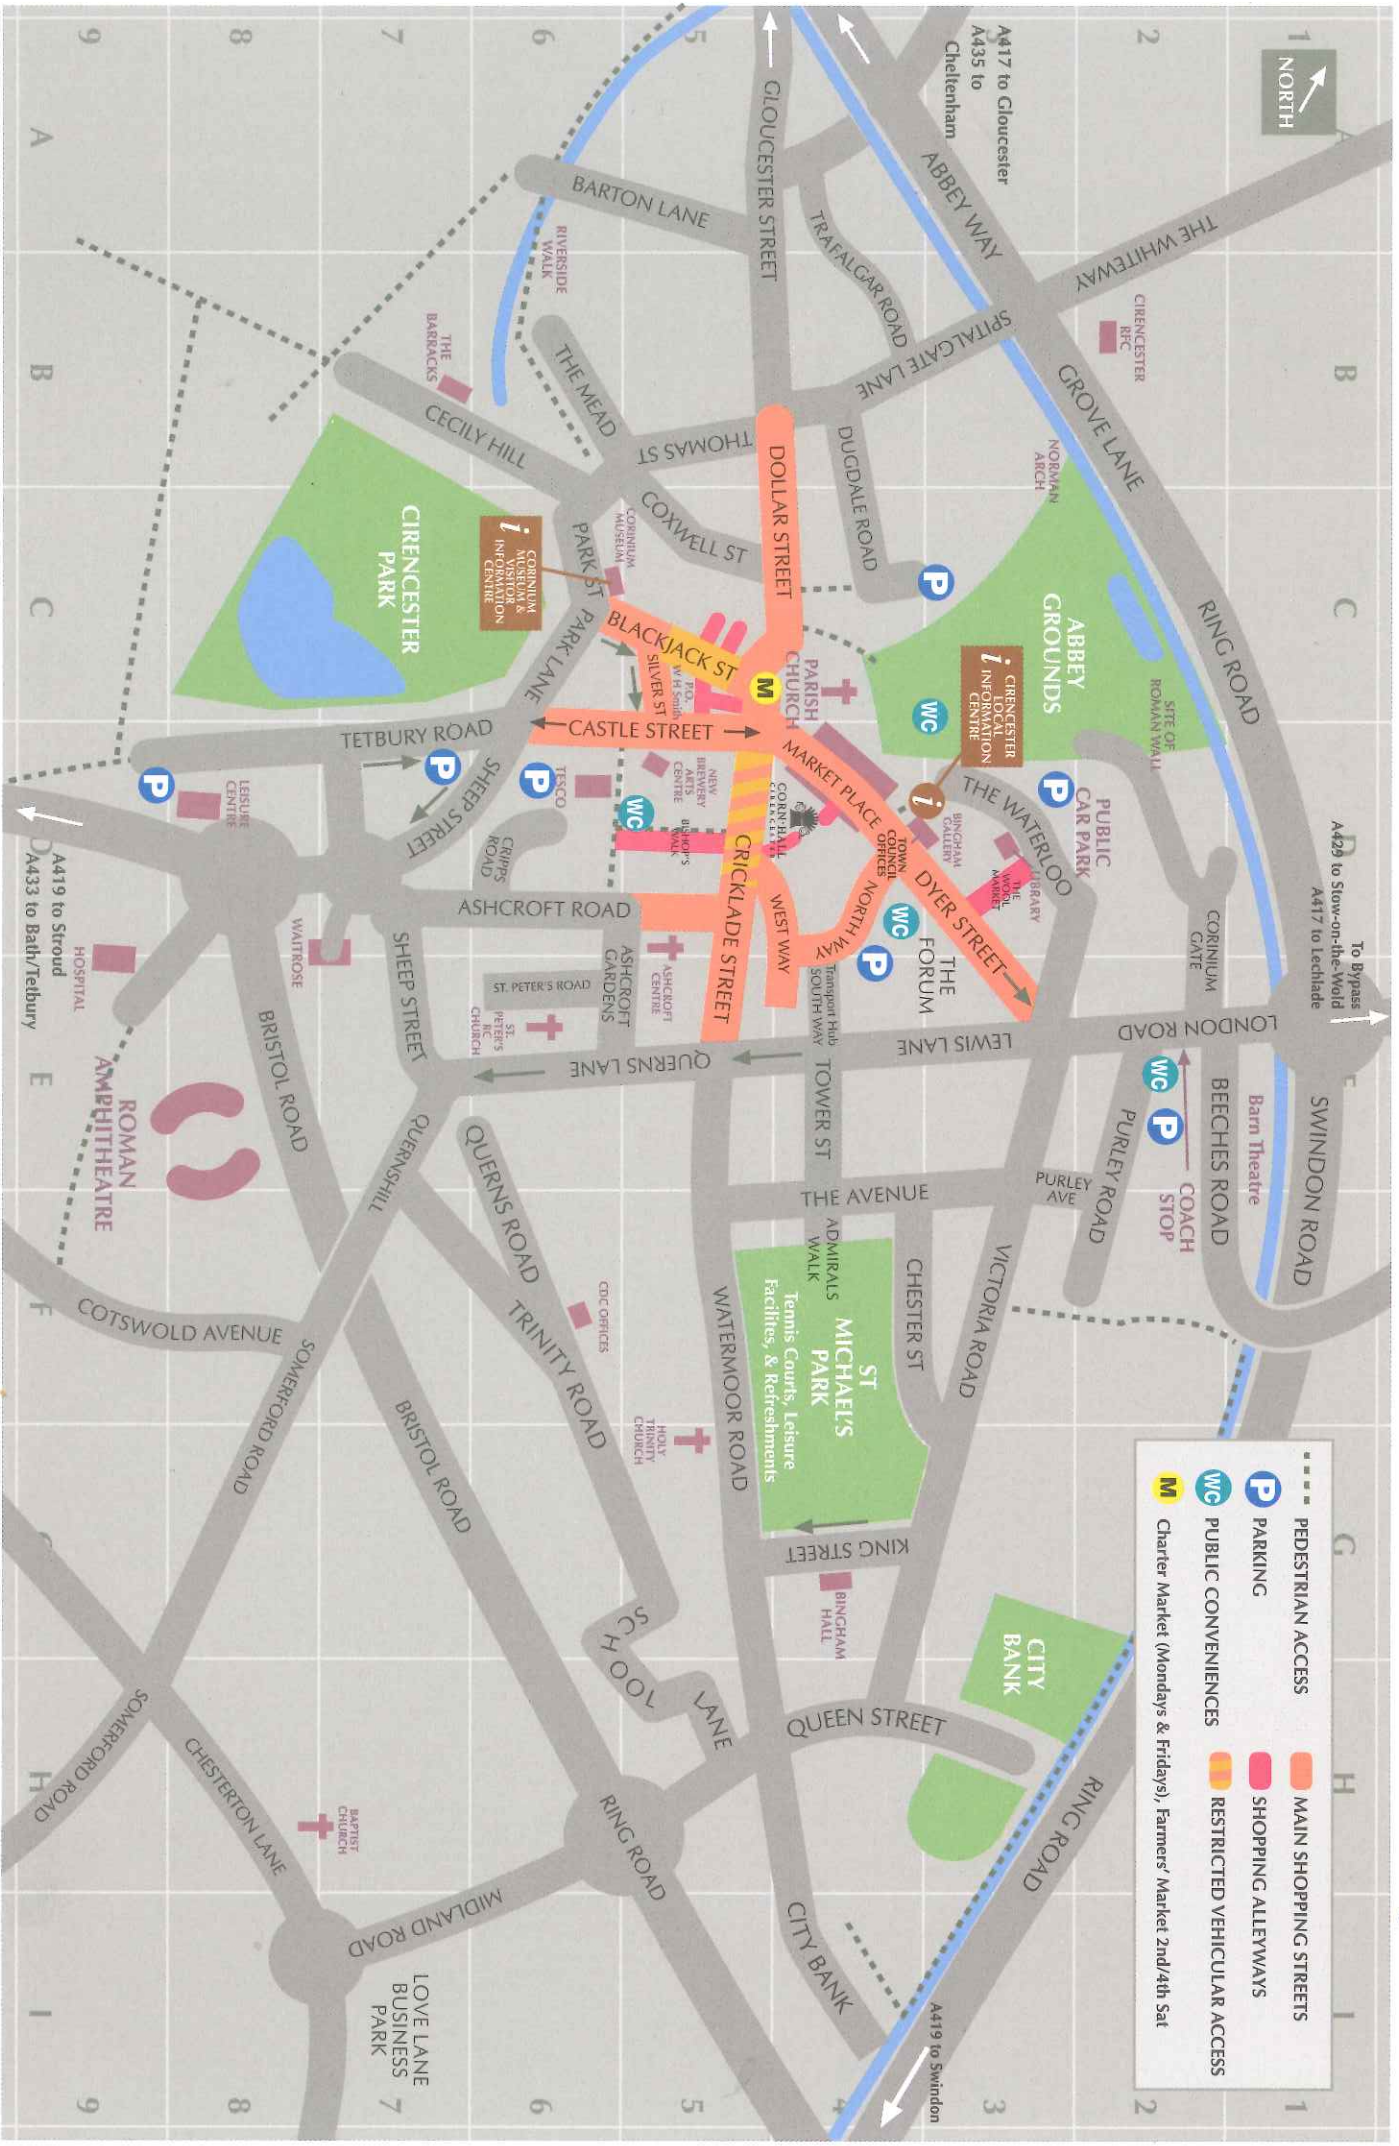

# CIRENCESTER MAP

[www.cirencester.gov.uk](http://www.cirencester.gov.uk)

cirencester  
town council

- PEDESTRIAN ACCESS
- PARKING
- PUBLIC CONVENIENCES
- Charter Market (Mondays & Fridays), Farmers' Market 2nd/4th Sat
- MAIN SHOPPING STREETS
- SHOPPING ALLEYS
- RESTRICTED VEHICULAR ACCESS