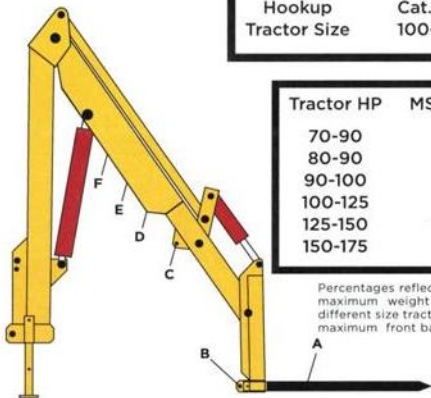

# SPECS

Height	8' 10"
Weight	1.350 Lbs.
Hookup	Cat. 2 and 3
Tractor Size	100-300+ hp

Tractor HP	MSL-096HD
70-90	38%
80-90	52%
90-100	58%
100-125	68%
125-150	83%
150-175	100%

Percentages reflect APROXIMATE maximum weight capacities for different size tractors with normal maximum front balast.

<u>Capacity/LBS.</u>	<u>Capacity/LBS.</u>	<u>Maximum Height</u>
A. Forks	4000	13' 10"
B. Lift Lug	7000	13' 10"
C. Lift Lug	9500	13' 10"
D. Jack Lug	12000	13' 2"
E. Jack Lug	15000	
F. Jack Lug	19000	