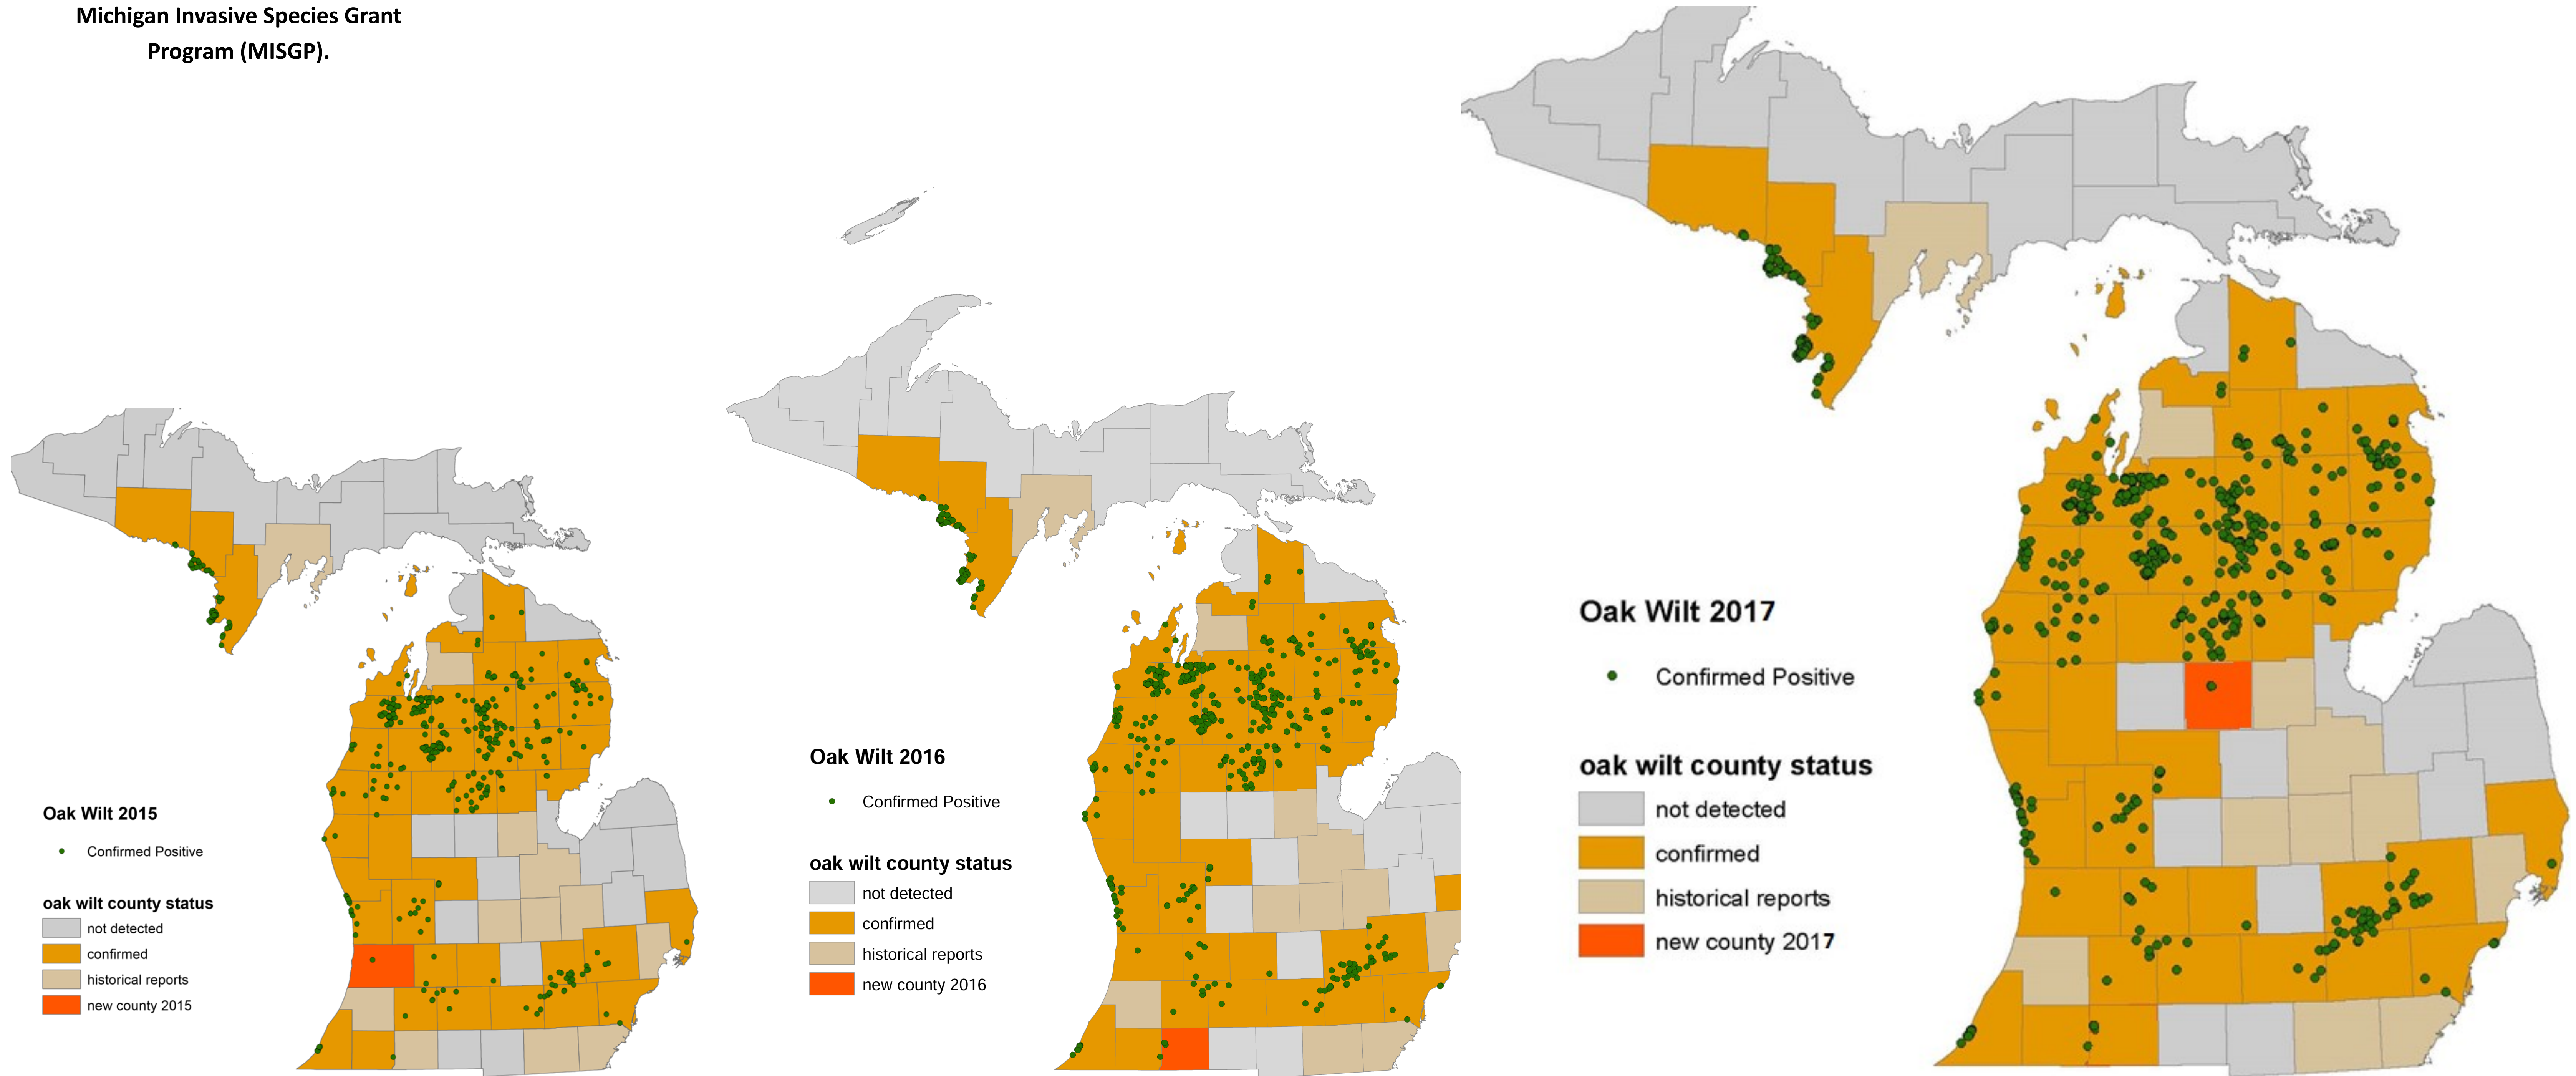

Education al materials supported by the
 Michigan Invasive Species Grant
 Program (MISGP).

2015-2017 Oak Wilt Maps

Maps represent DNR confirmed infection sites only (other sources not represented).