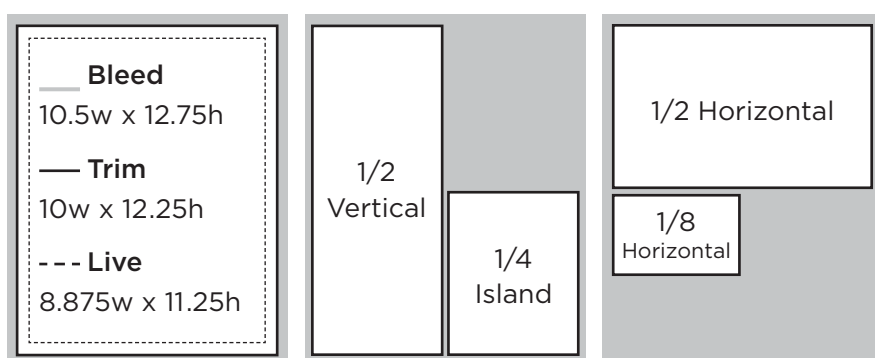

## Rates\*

Ad Size	1x	3x	5x	Auto Pay† 5x
1/8 Page	415	365	310	265
1/4 Page	605	510	415	360
1/2 Page	860	735	625	550
Full Page	1195	1015	890	805
Covers	—	—	1020	925

\* Prices are per insertion.

† Ask your rep about our Auto Pay/Pre Pay billing option.

## Ad Sizes