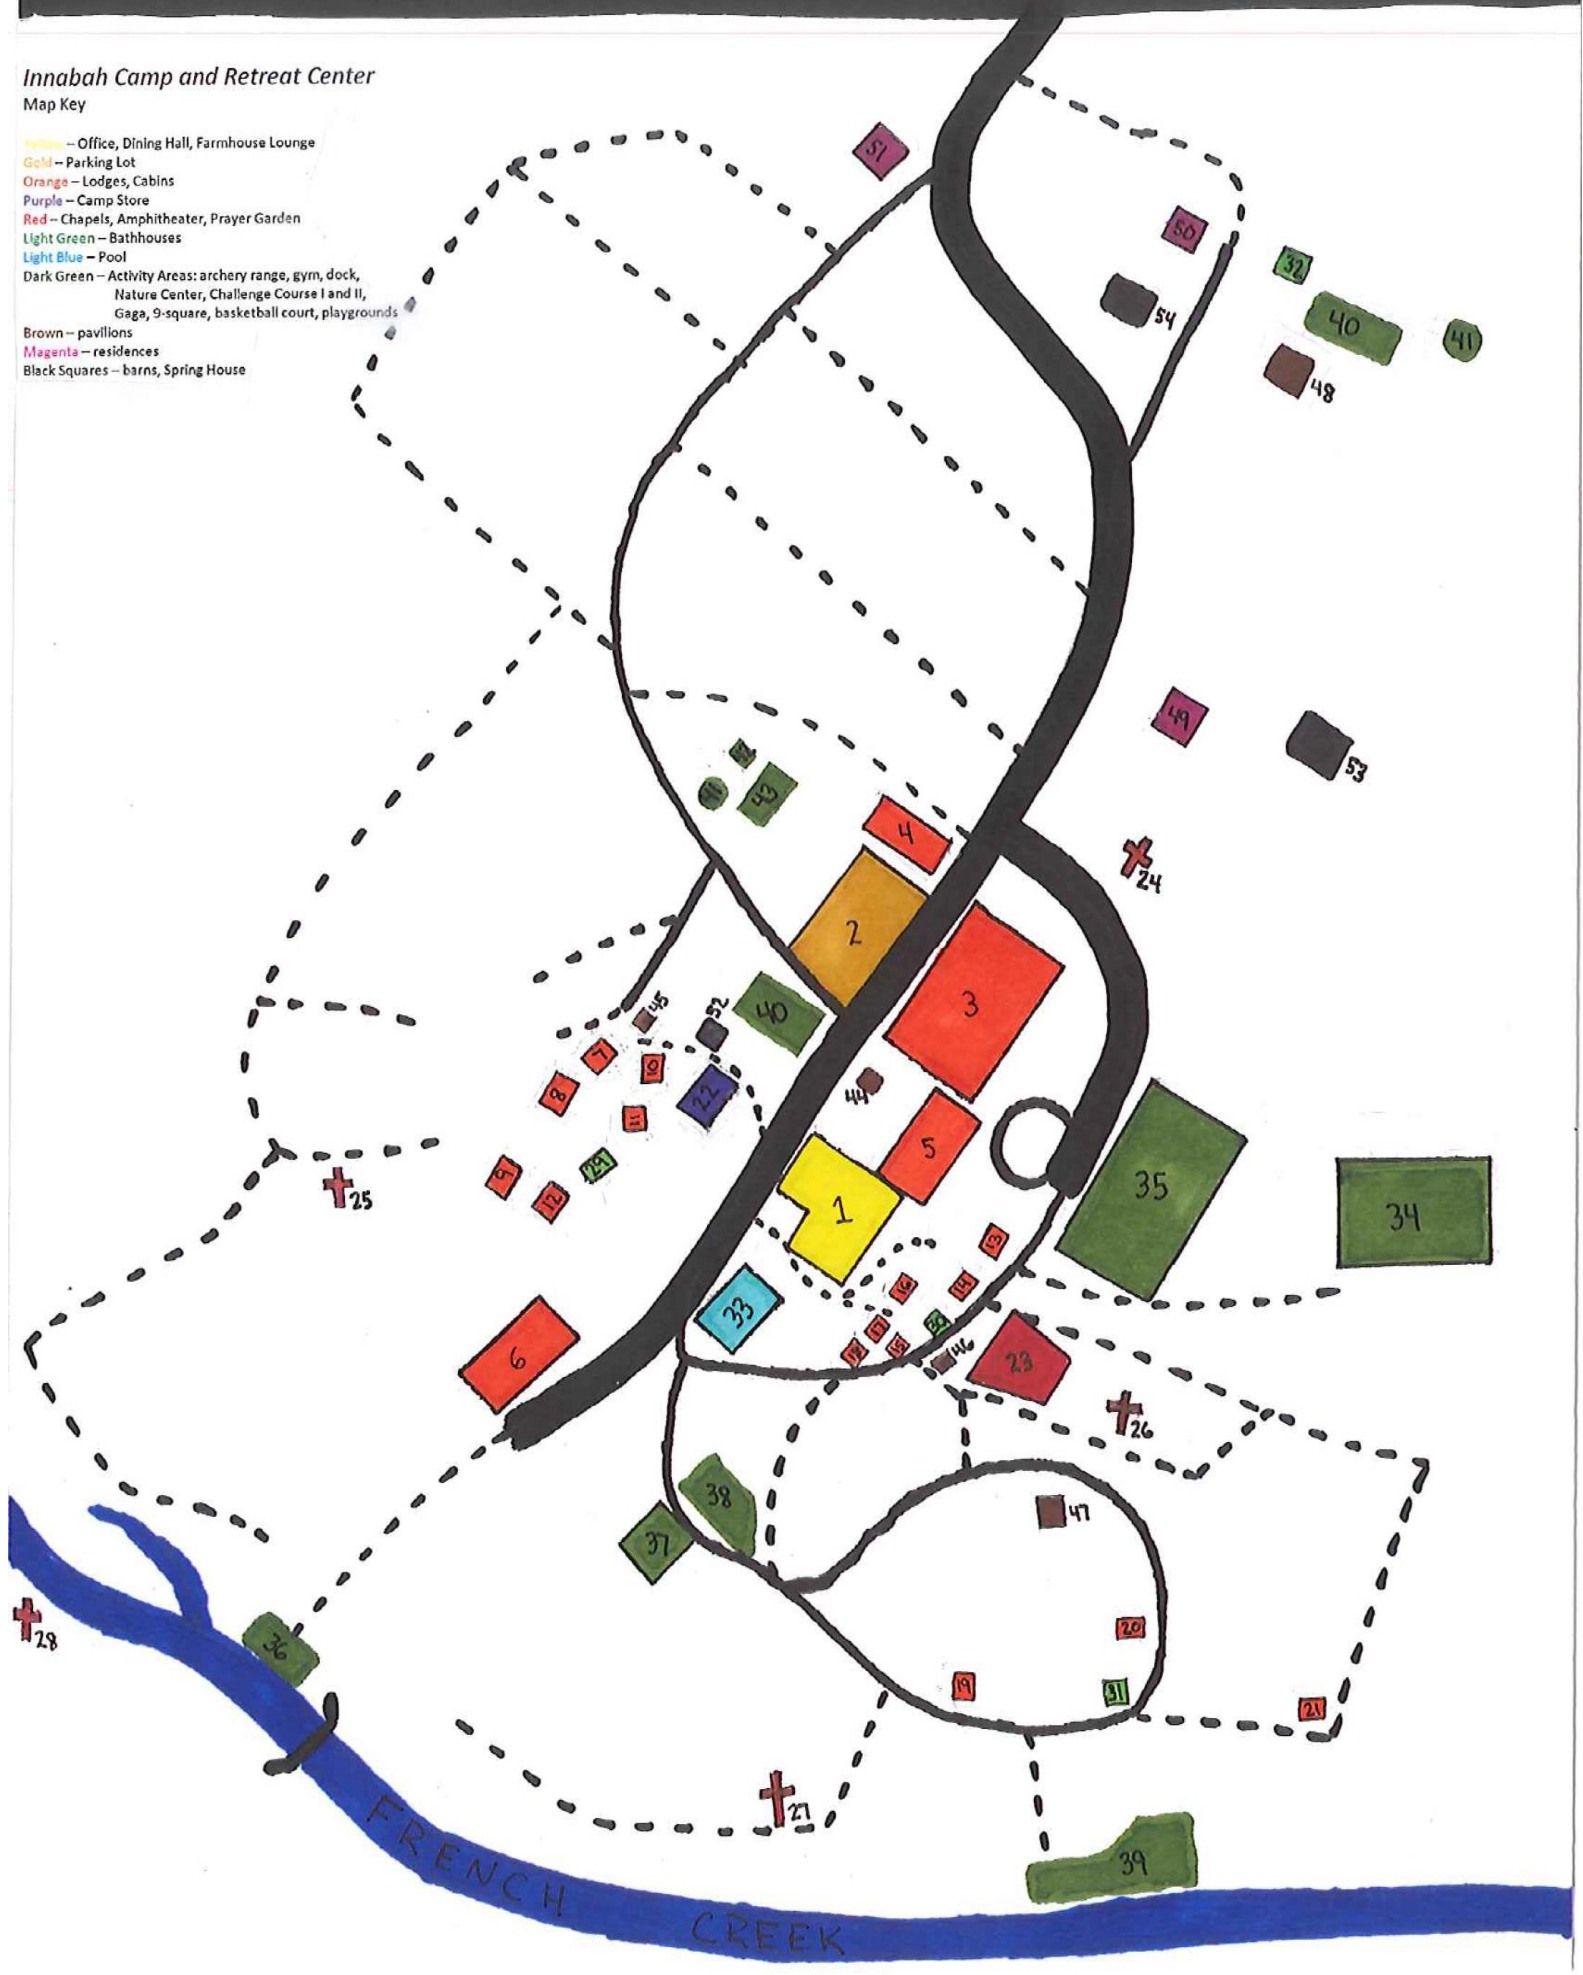

(← to Rt. 100)

PUGHTOWN RD

(to Bertolet School Rd. →)

Innabah Camp and Retreat Center

Map Key

- — Office, Dining Hall, Farmhouse Lounge
- — Parking Lot
- — Lodges, Cabins
- — Camp Store
- — Chapels, Amphitheater, Prayer Garden
- — Bathhouses
- — Pool
- — Activity Areas: archery range, gym, dock, Nature Center, Challenge Course I and II, Gaga, 9-square, basketball court, playgrounds
- — pavilions
- — residences
- — barns, Spring House

Innabah Camp and Retreat Center

Map Key

- Yellow – Office, Dining Hall, Farmhouse Lounge
- Gold – Parking Lot
- Orange – Lodges, Cabins
- Purple – Camp Store
- Red – Chapels, Amphitheater, Prayer Garden
- Light Green – Bathhouses
- Light Blue – Pool
- Dark Green – Activity Areas: archery range, gym, dock,
Nature Center, Challenge Course I and II,
Gaga, 9-square, basketball court, playgrounds
- Brown – pavilions
- Magenta – residences
- Black Squares – barns, Spring House