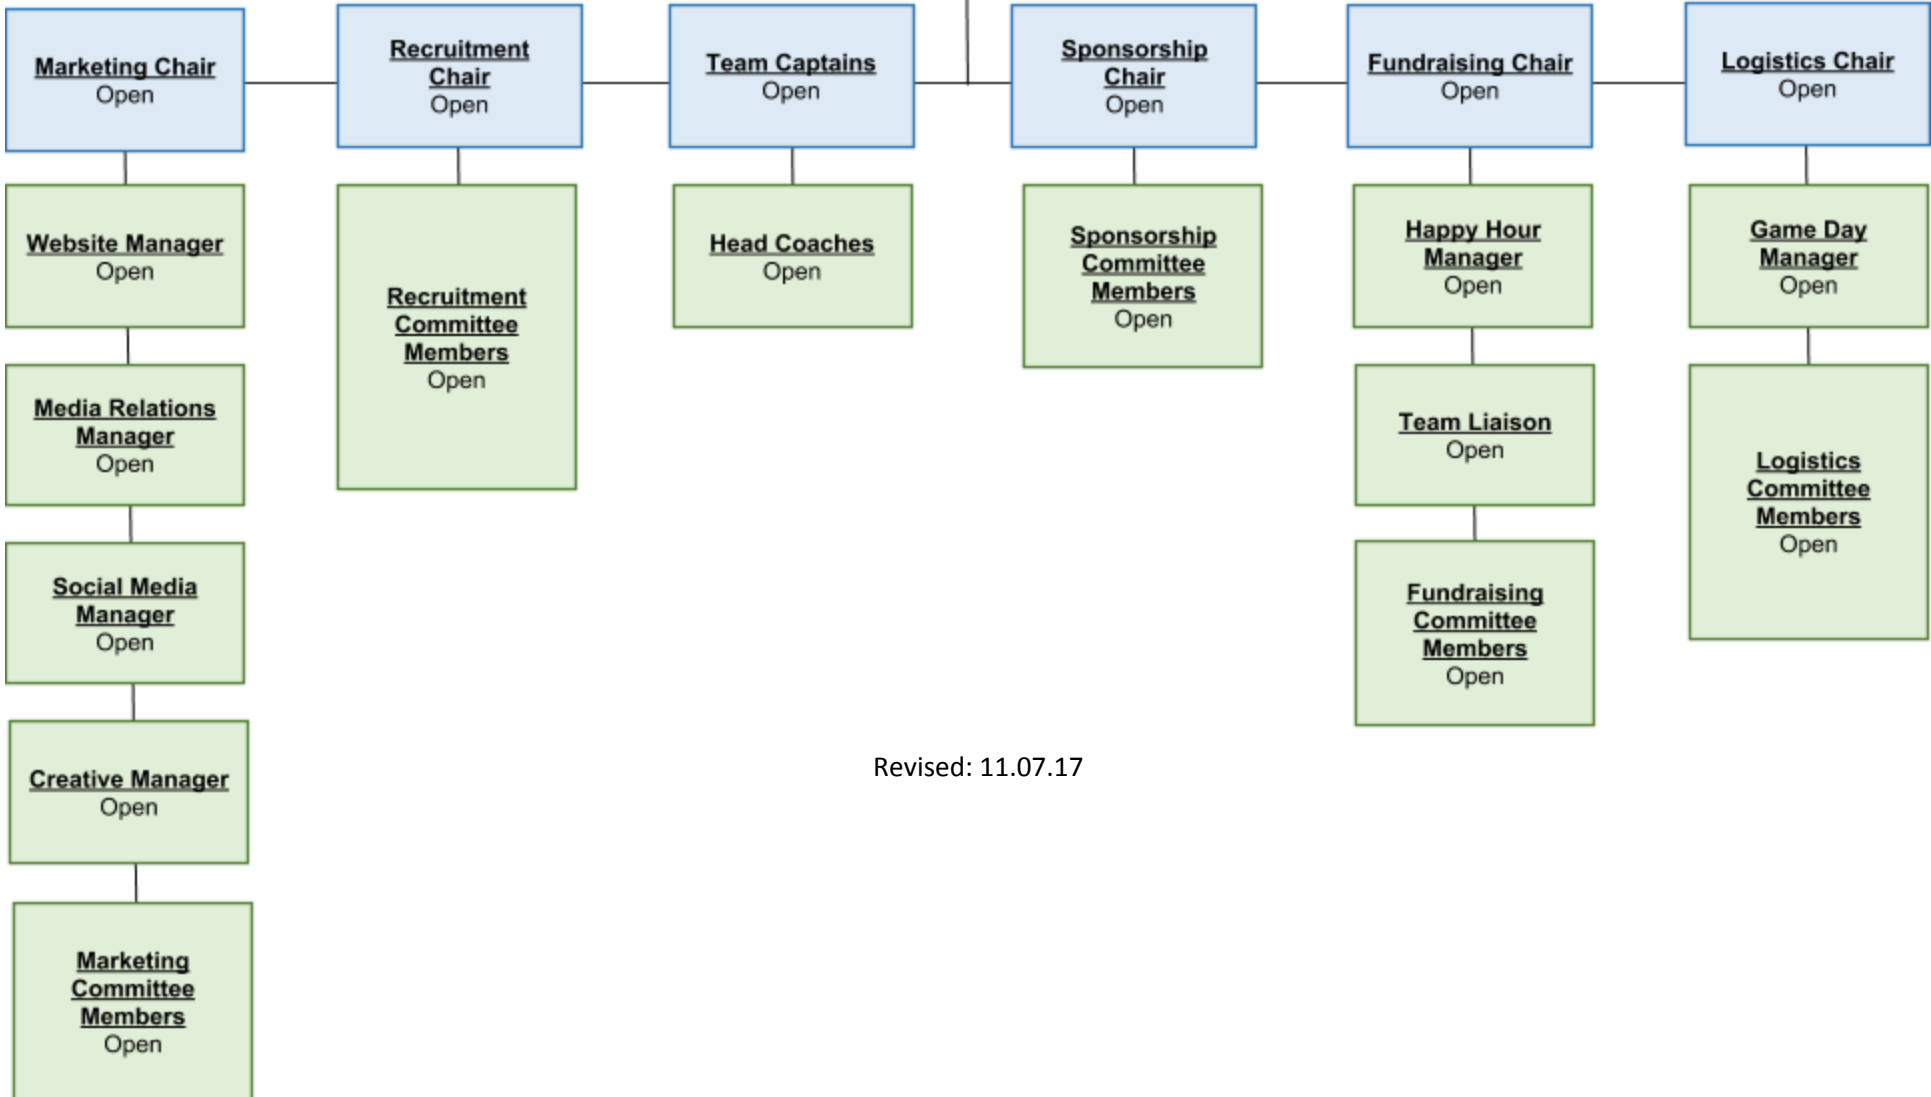

# RIVALZ COMMITTEE STRUCTURE

**RIVALZ Event Chairs**  
 Kaitlin Watterson  
 Kelly Smith  
 Meredith Zoul

**Staff Partner**  
 Lindsay Collins

Revised: 11.07.17