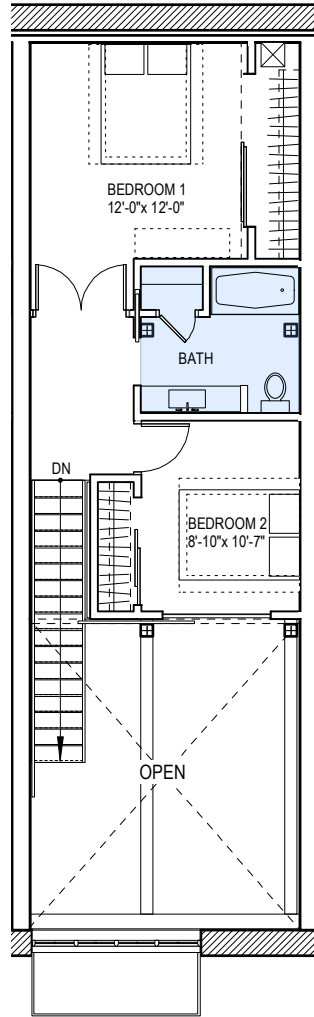

**NORTH RESIDENTIAL LEVEL 0**

TYP. LOWER UNIT LIVING LEVEL  
833 SQ. FT. LEVEL 0  
1,334 SQ. FT. TOTAL

**NORTH RESIDENTIAL LEVEL 1**

TYP. LOWER UNIT LOFT LEVEL OPTION A  
501 SQ. FT. LEVEL 1  
1,334 SQ. FT. TOTAL

**NORTH RESIDENTIAL LEVEL 1**

TYP. LOWER UNIT LOFT LEVEL OPTION B  
501 SQ. FT. LEVEL 1  
1,334 SQ. FT. TOTAL