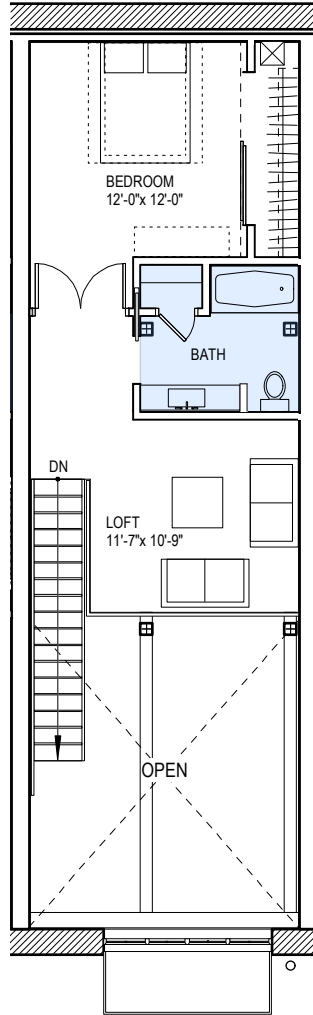

**NORTH RESIDENTIAL LEVEL 0**

TYP. LOWER UNIT LIVING LEVEL  
833 SQ. FT. LEVEL 0  
1,334 SQ. FT. TOTAL

**NORTH RESIDENTIAL LEVEL 1**

TYP. LOWER UNIT LOFT LEVEL OPTION A  
501 SQ. FT. LEVEL 1  
1,334 SQ. FT. TOTAL

**NORTH RESIDENTIAL LEVEL 1**

TYP. LOWER UNIT LOFT LEVEL OPTION B  
501 SQ. FT. LEVEL 1  
1,334 SQ. FT. TOTAL