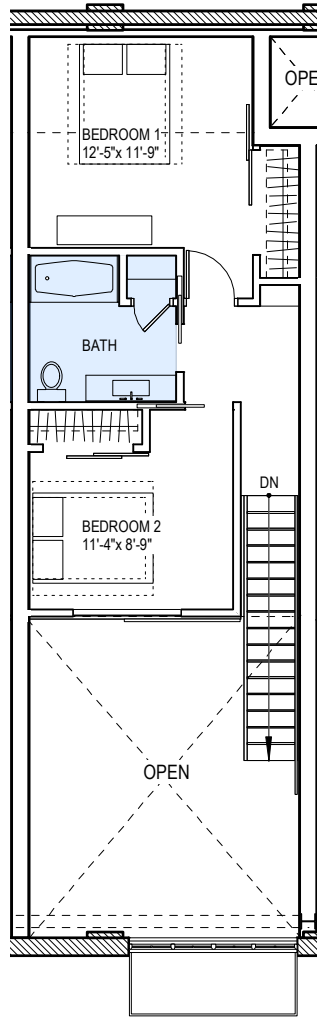

**NORTH RESIDENTIAL LEVEL 2**

TYP. UPPER UNIT LIVING LEVEL  
 718 SQ. FT. LEVEL 2  
 1,205 SQ. FT. TOTAL

**NORTH RESIDENTIAL LEVEL 3**

TYP. UPPER UNIT LOFT LEVEL OPTION A  
487 SQ. FT. LEVEL 3  
1,205 SQ. FT. TOTAL

**NORTH RESIDENTIAL LEVEL 3**

TYP. UPPER UNIT LOFT LEVEL OPTION B  
487 SQ. FT. LEVEL 3  
1,205 SQ. FT. TOTAL