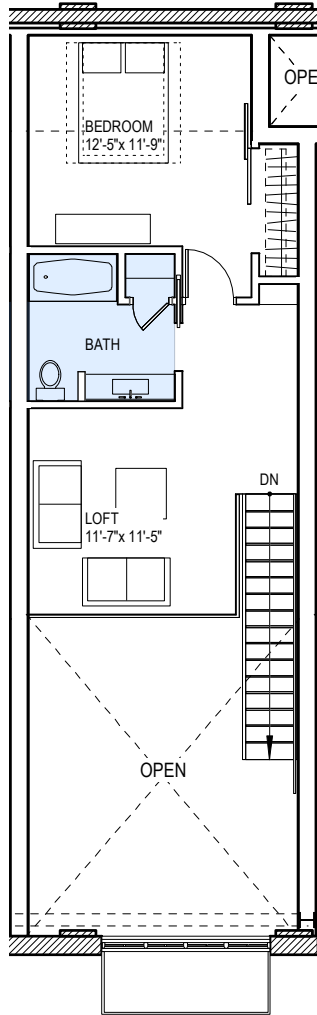

**NORTH RESIDENTIAL LEVEL 2**

TYP. UPPER UNIT LIVING LEVEL  
 718 SQ. FT. LEVEL 2  
 1,205 SQ. FT. TOTAL

**NORTH RESIDENTIAL LEVEL 3**

TYP. UPPER UNIT LOFT LEVEL OPTION A  
487 SQ. FT. LEVEL 3  
1,205 SQ. FT. TOTAL

**NORTH RESIDENTIAL LEVEL 3**

TYP. UPPER UNIT LOFT LEVEL OPTION B  
487 SQ. FT. LEVEL 3  
1,205 SQ. FT. TOTAL