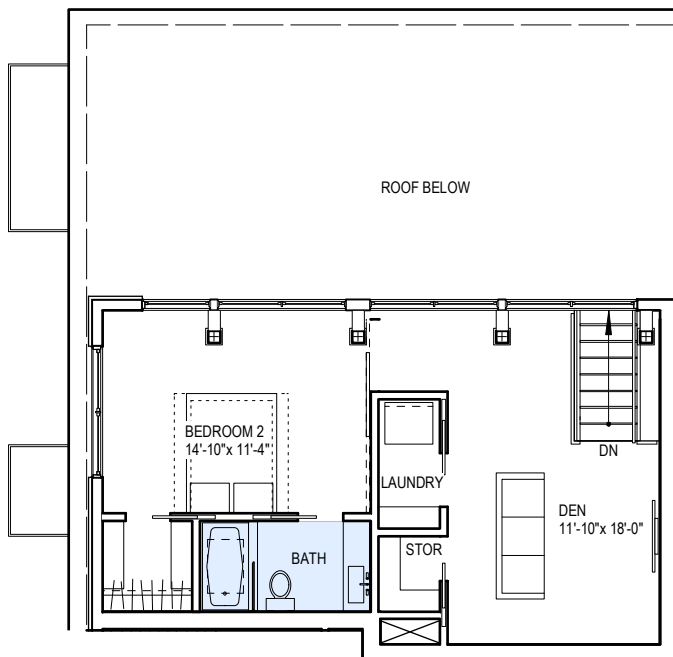

SOUTH RESIDENTIAL LEVEL 2

N. CORNER UPPER UNIT LIVING LEVEL
 1,166 SQ. FT. LEVEL 2
 1,725 SQ. FT. TOTAL

SOUTH RESIDENTIAL LEVEL 3

N. CORNER UPPER UNIT LOFT LEVEL
559 SQ. FT. LEVEL 3
1,725 SQ. FT. TOTAL