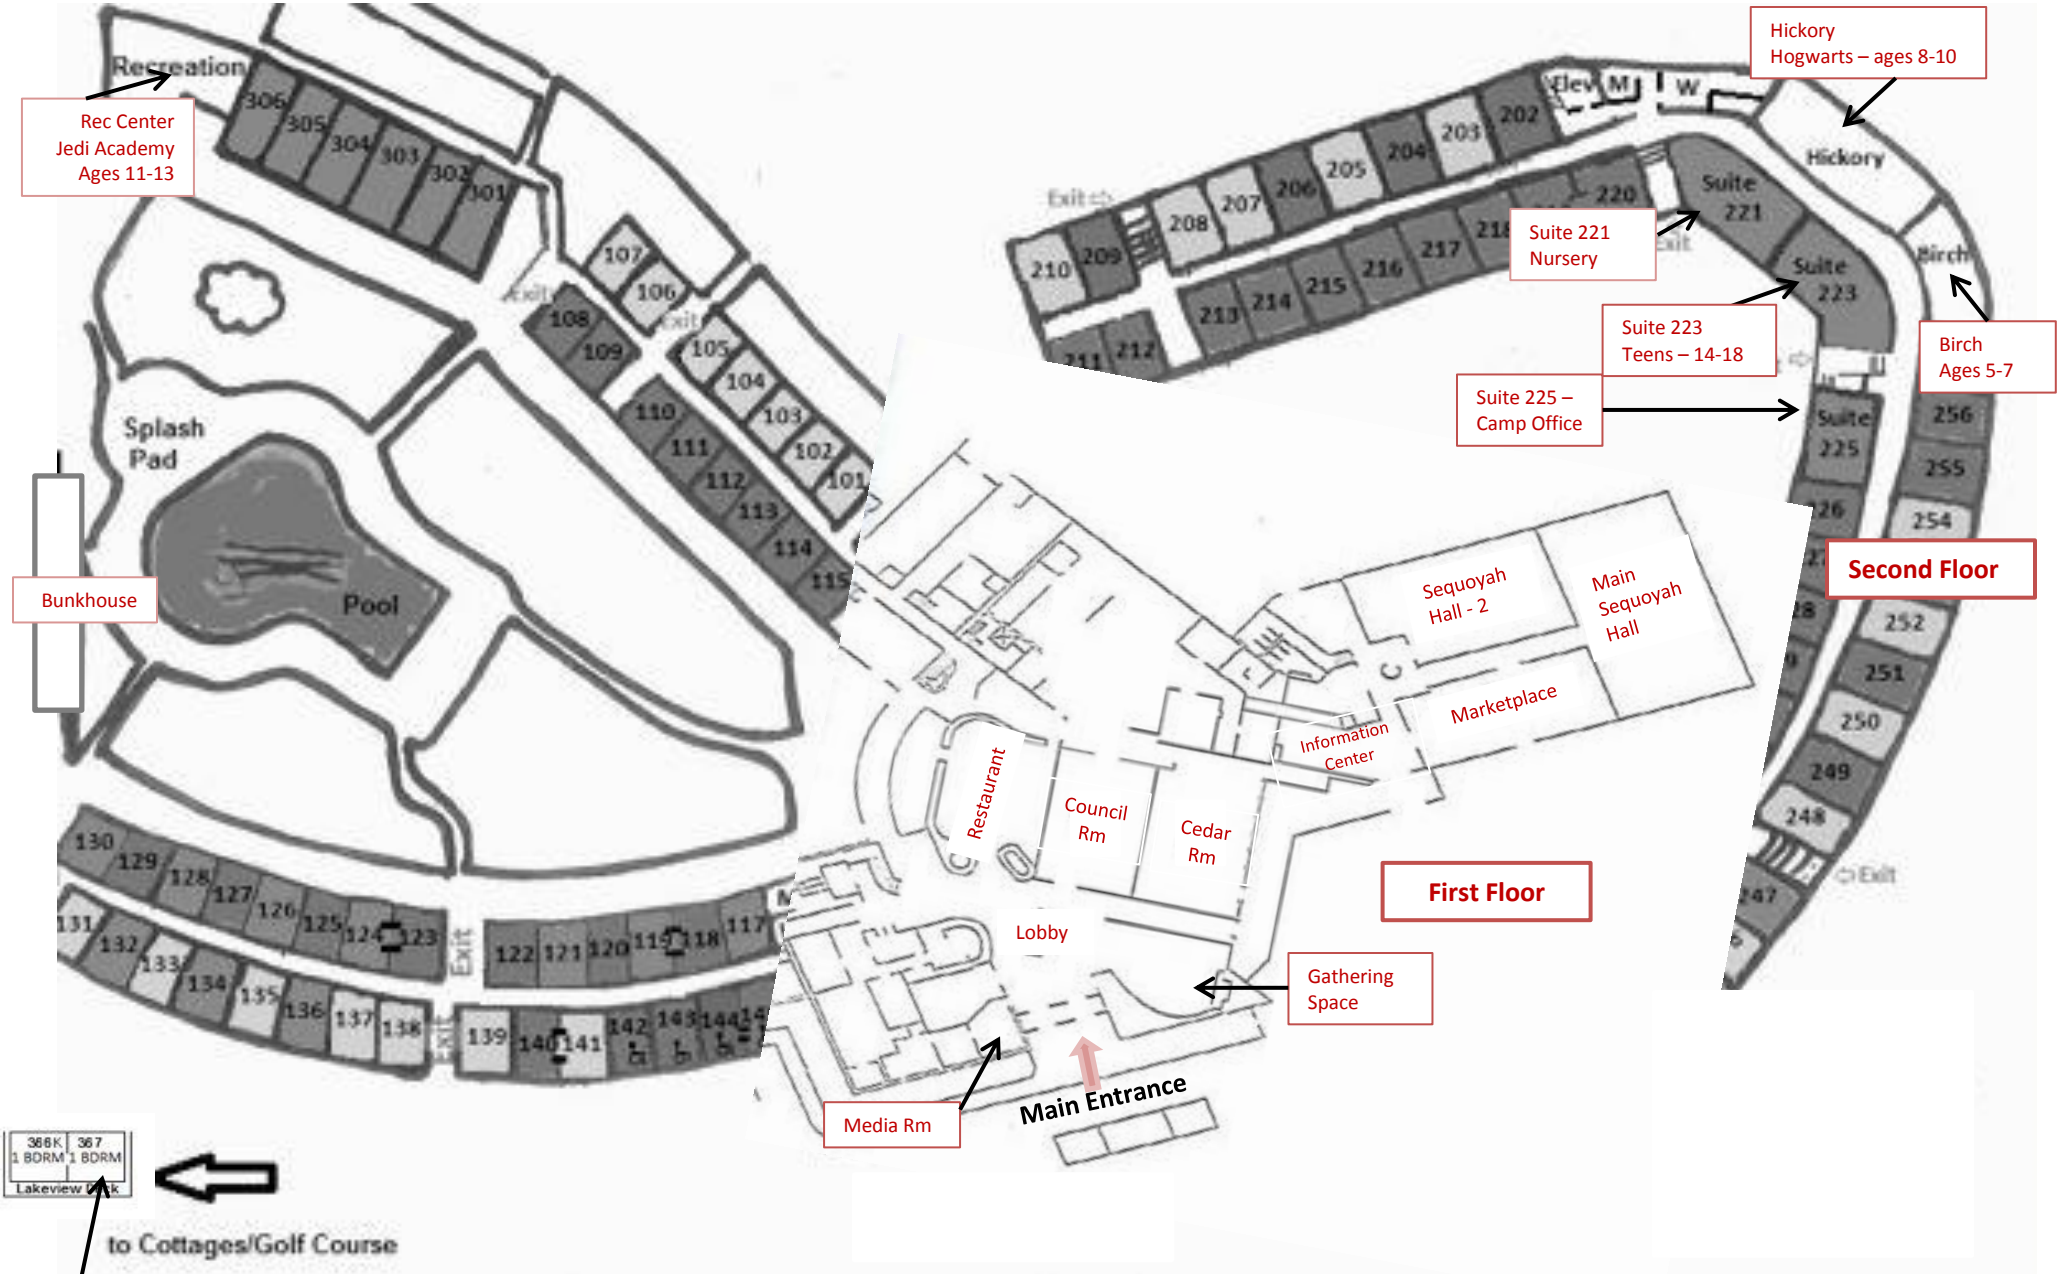

Rec Center
Jedi Academy
Ages 11-13

Bunkhouse

Hickory
Hogwarts – ages 8-10

Suite 221
Nursery

Suite 223
Teens – 14-18

Suite 225 –
Camp Office

Birch
Ages 5-7

Second Floor

First Floor

Gathering
Space

Media Rm

Main Entrance

366K | 367
1 BDRM | 1 BDRM
Lakeview
to Cottages/Golf Course

Cabin 367
Spiritual Directions Workshop
First cabin you come to
leaving the Lodge

The Point 2016 – Sequoyah Lodge Map
See other side for Camp Schedule and Workshop locations