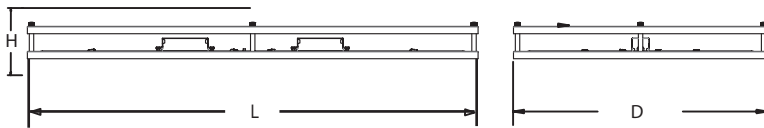

LISTING:

- ETL listed. (US, CANADA)
- 5 years limited warranty.
- JA8 Compliant.
- Title 24.

Specifications: CO2

Diameter: 18-9/32 (464)
Height: 4-7/32" (107)
Length: 32-3/8 (822)
Weight: 10.8 lbs (4.9 kg)

All dimensions are in inches (millimeters).

CONFIGURATIONS

	LED Watts	Lumen Output	Lumen Efficiency
CO2	53W	4322 lm	83 lm/W

ORDERING INFORMATION

EXAMPLE: CO2-53LED-30K-UNV-DM

MODEL		LED		COLOR TEMP.		VOLTAGE		DIMMING	
CO2	32"	53LED	53 Watts Power	-30K	3000K (Std.)	UNV	120-277V (Std.)	DM	1-10V Dimming (10%-100%)