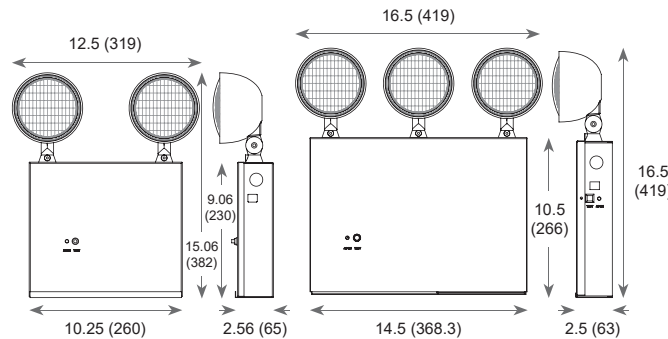

All dimensions are in inches (millimeters).

**ORDERING INFORMATION**

**EXAMPLE:** NYDXR-6-2-18-WH

MODEL	VOLTAGE		# OF HEAD		UNIT WATTAGE		LAMP WATTAGE		HOUSING COLOR		OPTION	
NYDXR	6	6V	2	Two Heads	18	18 W <sup>1</sup>	9	9W <sup>1</sup>	WH	White Housing	RC	Remote Capability
	12	12V	3	Three Heads	27	27 W <sup>1</sup>	12	12W <sup>2</sup>	BK	Black Housing		
					50	50 W <sup>2</sup>						