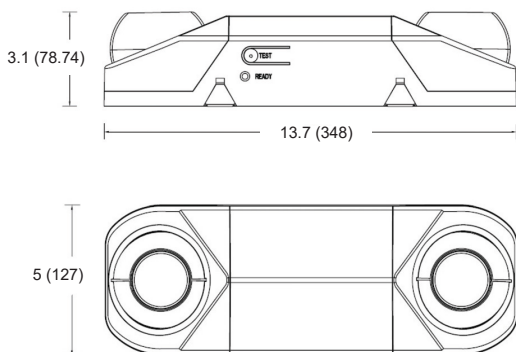

Dimensions

- A: Housing Width: 13.7 (348)
- B: Housing Height: 3.1 (78.74)
- C: Housing Depth: 5 (127)

All dimensions are in inches (millimeters).

All-LED Illumination

ORDERING INFORMATION

EXAMPLE: CEM-2-WH