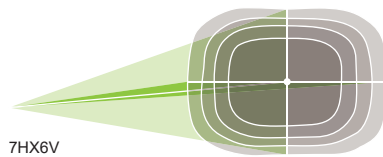

OPTIC:

- NEMA Type: 7H x 6V
- High performance acrylic optic securely attached to internal heat sink for maximum thermal dissipation.

ELECTRICAL:

- Non-dim (15LED ~ 60LED) and 0-10V dimming (70LED ~ 200LED)
- Input Voltage: 120-277VAC, 50-60Hz
- Optional: 347-480V
- Power Factor: >90%
- THD <20%

PHOTOMETRICS

EPA RATING

| | 1 | 2@90° | 2@120° | 2@180° | 3@90° | 3@120° | 4@90° |
|-----------|--------|--------|--------|--------|--------|--------|--------|
| 70W/100W | 0.2885 | 0.6097 | 0.7475 | 0.577 | 0.8982 | 0.8196 | 0.8982 |
| 135W/200W | 0.3868 | 0.8125 | 0.9973 | 0.7736 | 1.1993 | 1.0874 | 1.1993 |
| 350W | 0.536 | 1.061 | 1.278 | 1.072 | 1.597 | 1.803 | 1.597 |