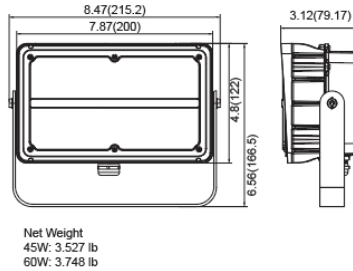

45LED & 60LED (TRUNNION MOUNT)