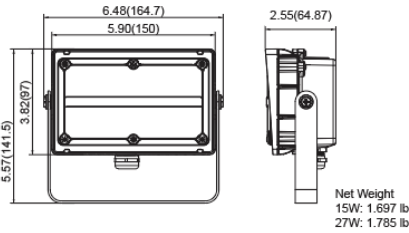

15LED & 27LED (TRUNNION MOUNT)