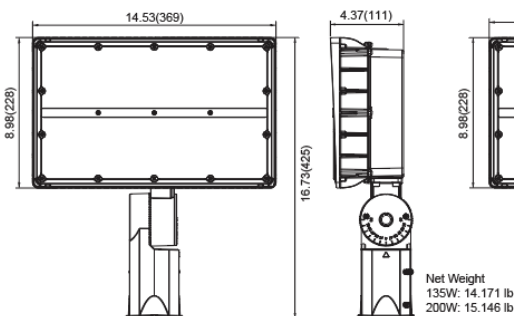

45LED & 60LED (KNUCKLE MOUNT)

45LED & 60LED (TRUNNION MOUNT)

70LED & 100LED (SLIP FITTER)

70LED & 100LED (YOKE MOUNT)

135LED & 200LED (SLIP FITTER)

135LED & 200LED (YOKE MOUNT)