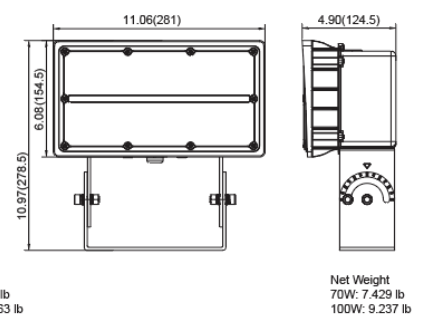

45LED & 60LED (KNUCKLE MOUNT)

45LED & 60LED (TRUNNION MOUNT)

70LED & 100LED (SLIP FITTER)

70LED & 100LED (YOKE MOUNT)

135LED & 200LED (SLIP FITTER)

135LED & 200LED (YOKE MOUNT)