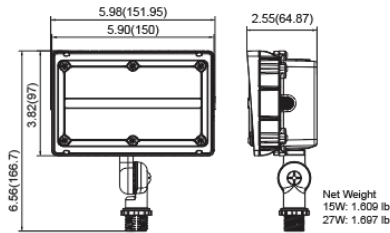

MFL6 LED

ORDERING INFORMATION

EXAMPLE: MFL6-60LED-50K-UNV-ND-BZ-KN

MODEL	LED	COLOR TEMP.	VOLTAGE	DIMMING	FINISH	OPTICS			
MFL6	15LED	15W LED	-40K 4000K ¹	UNV 120-277V	ND Non-dim ²	(Blank) 7H x 6V			
	27LED	27W LED					-50K 5000K (Std.)	HV 277-480V ¹	D 0-10V dim ³
	45LED	45W LED	* Available custom color (RAL) Please provide us with the RAL number. * Non-standard finish with extra charge.						
	60LED	60W LED							
	70LED	70W LED							
	100LED	100W LED							
	135LED	135W LED							
200LED	200W LED								

MOUNTING		OPTIONS	
KN Knuckle Mount	PC3 Photocell 120-277V ARRA Assembled in USA for Buy American act		
TR Trunnion Mount			
YK Yoke Mount			
SF Slip Fitter			

* Refer to configuration chart for availability

NOTES:
1. Only available on 135LED and 200LED.
2. Only available on 15LED ~ 60LED.
3. Only available on 70LED ~ 200LED.

15LED & 27LED (KNUCKLE MOUNT)