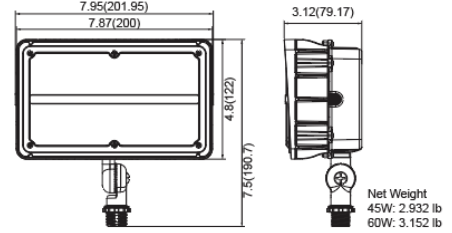

45LED & 60LED (KNUCKLE MOUNT)