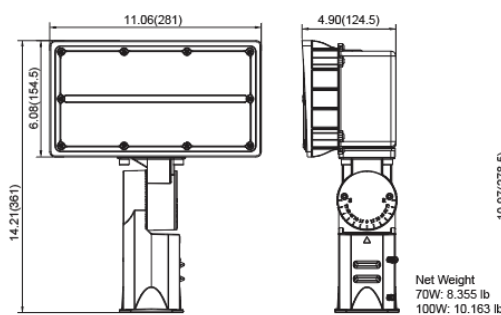

70LED & 100LED (SLIP FITTER)