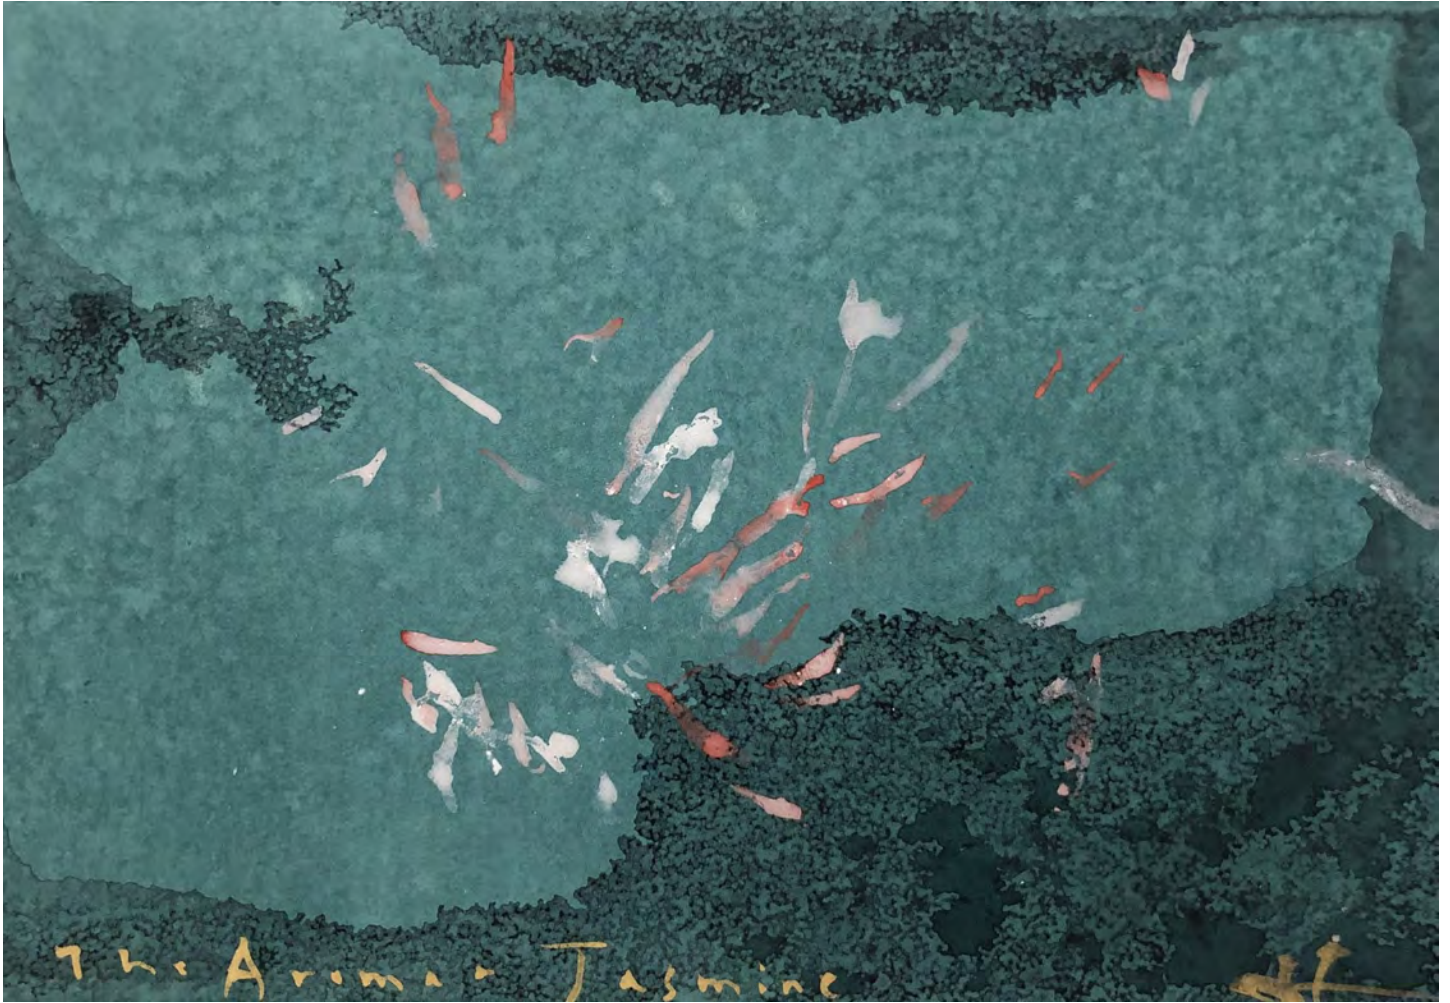

Mercy's Garden_14
Artwork Size: 7H x 10W in.
Framed Size: 18H x 19W in.
Framed Price: **$5,800**