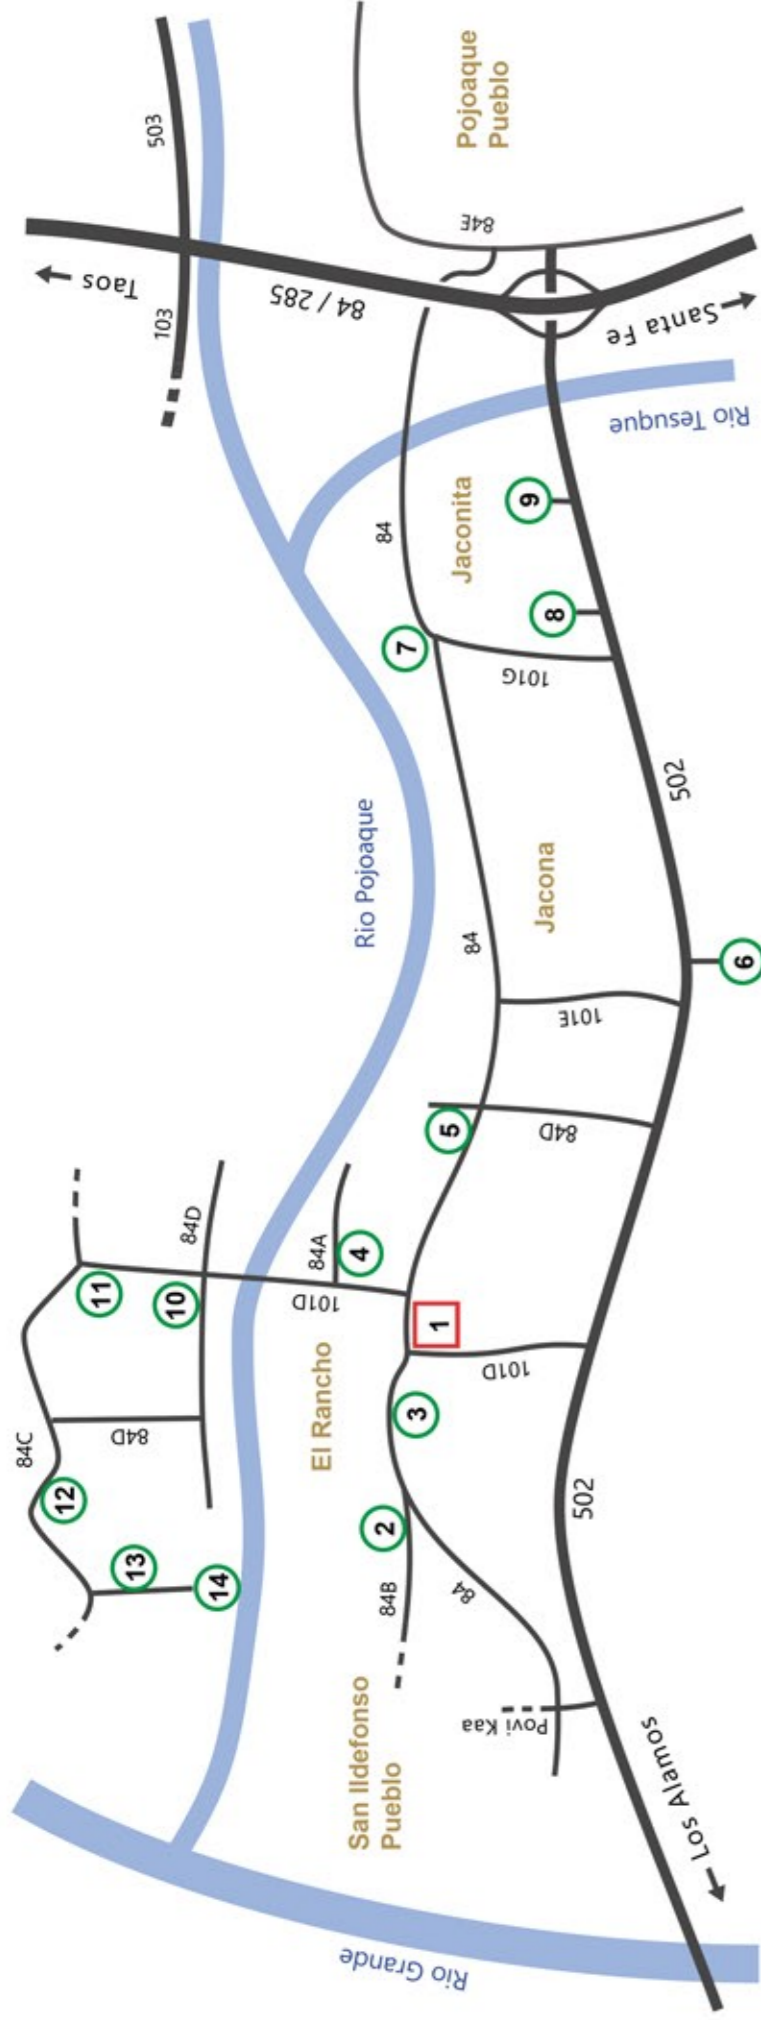

Merrimon & Tom Kennedy

COMMUNITY

Santa Fe Flea Market at Buffalo Thunder
www.thesantafefleamarket.net

Studio 17
17A County Rd 84B, Santa Fe NM 87506

CARING

Sprouts 706
www.sprouts.com

Clo Mingo

1 CASA DEL RANCHO Tour Headquarters
 Artists Demonstrations Silent Auction
 386 County Rd 84

Maps Reception Tour Videos Food Concession Restrooms

Look for the Tour signs

1 MOLLY HODOSKO
 Jewelry
 386 County Rd 84

1 NARRIE TOOLE
 Painting Giclee Greeting Cards
 386 County Rd 84

1 SONDRA SAGE
 Folk Art Jewelry Decorative concrete Demonstrations
 386 County Rd 84