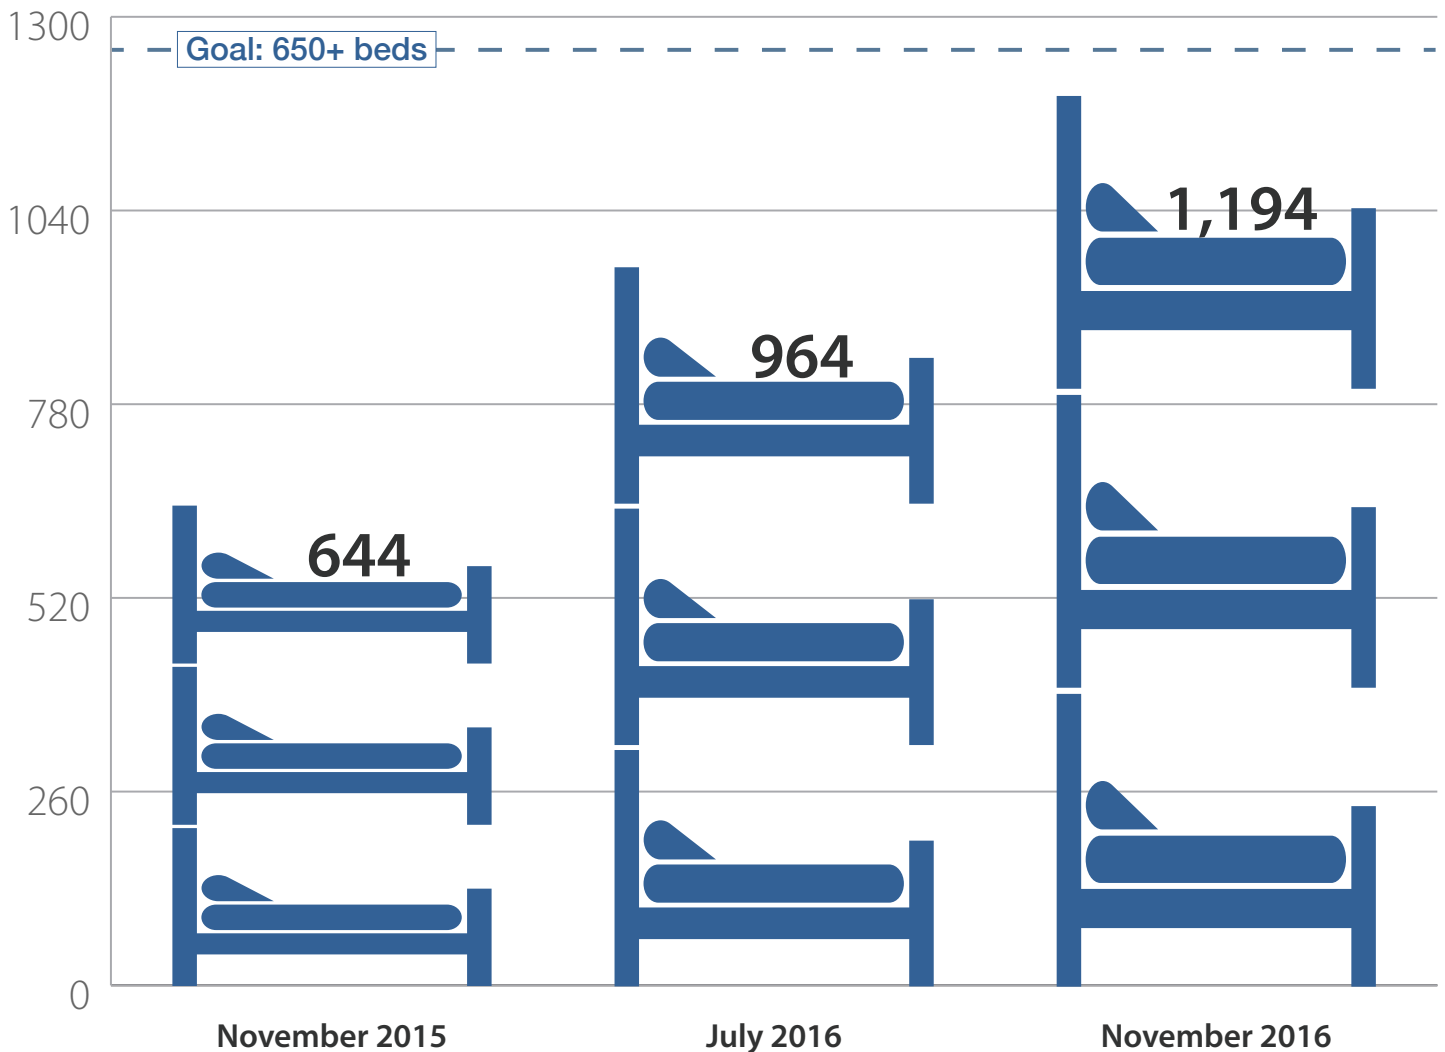

Shelter Beds Added in 2016

Multnomah County and the City of Portland fund year-round, winter and severe weather emergency shelter, as do some private organizations. As of November 2016, there were **1,189 year-round** emergency shelter spaces funded by Multnomah County and the City of Portland. Through A Home for Everyone, our community plan to end homelessness, we're meeting the **goal of opening 650 year-round spaces by the end of 2017**. Visit ahomeforeveryone.net for more information.

- There are currently **125 short-term or winter** emergency shelter spaces
- And **265 severe weather** emergency shelter spaces
- Total progress toward goal: **550 year-round** shelter spaces added since November 2015