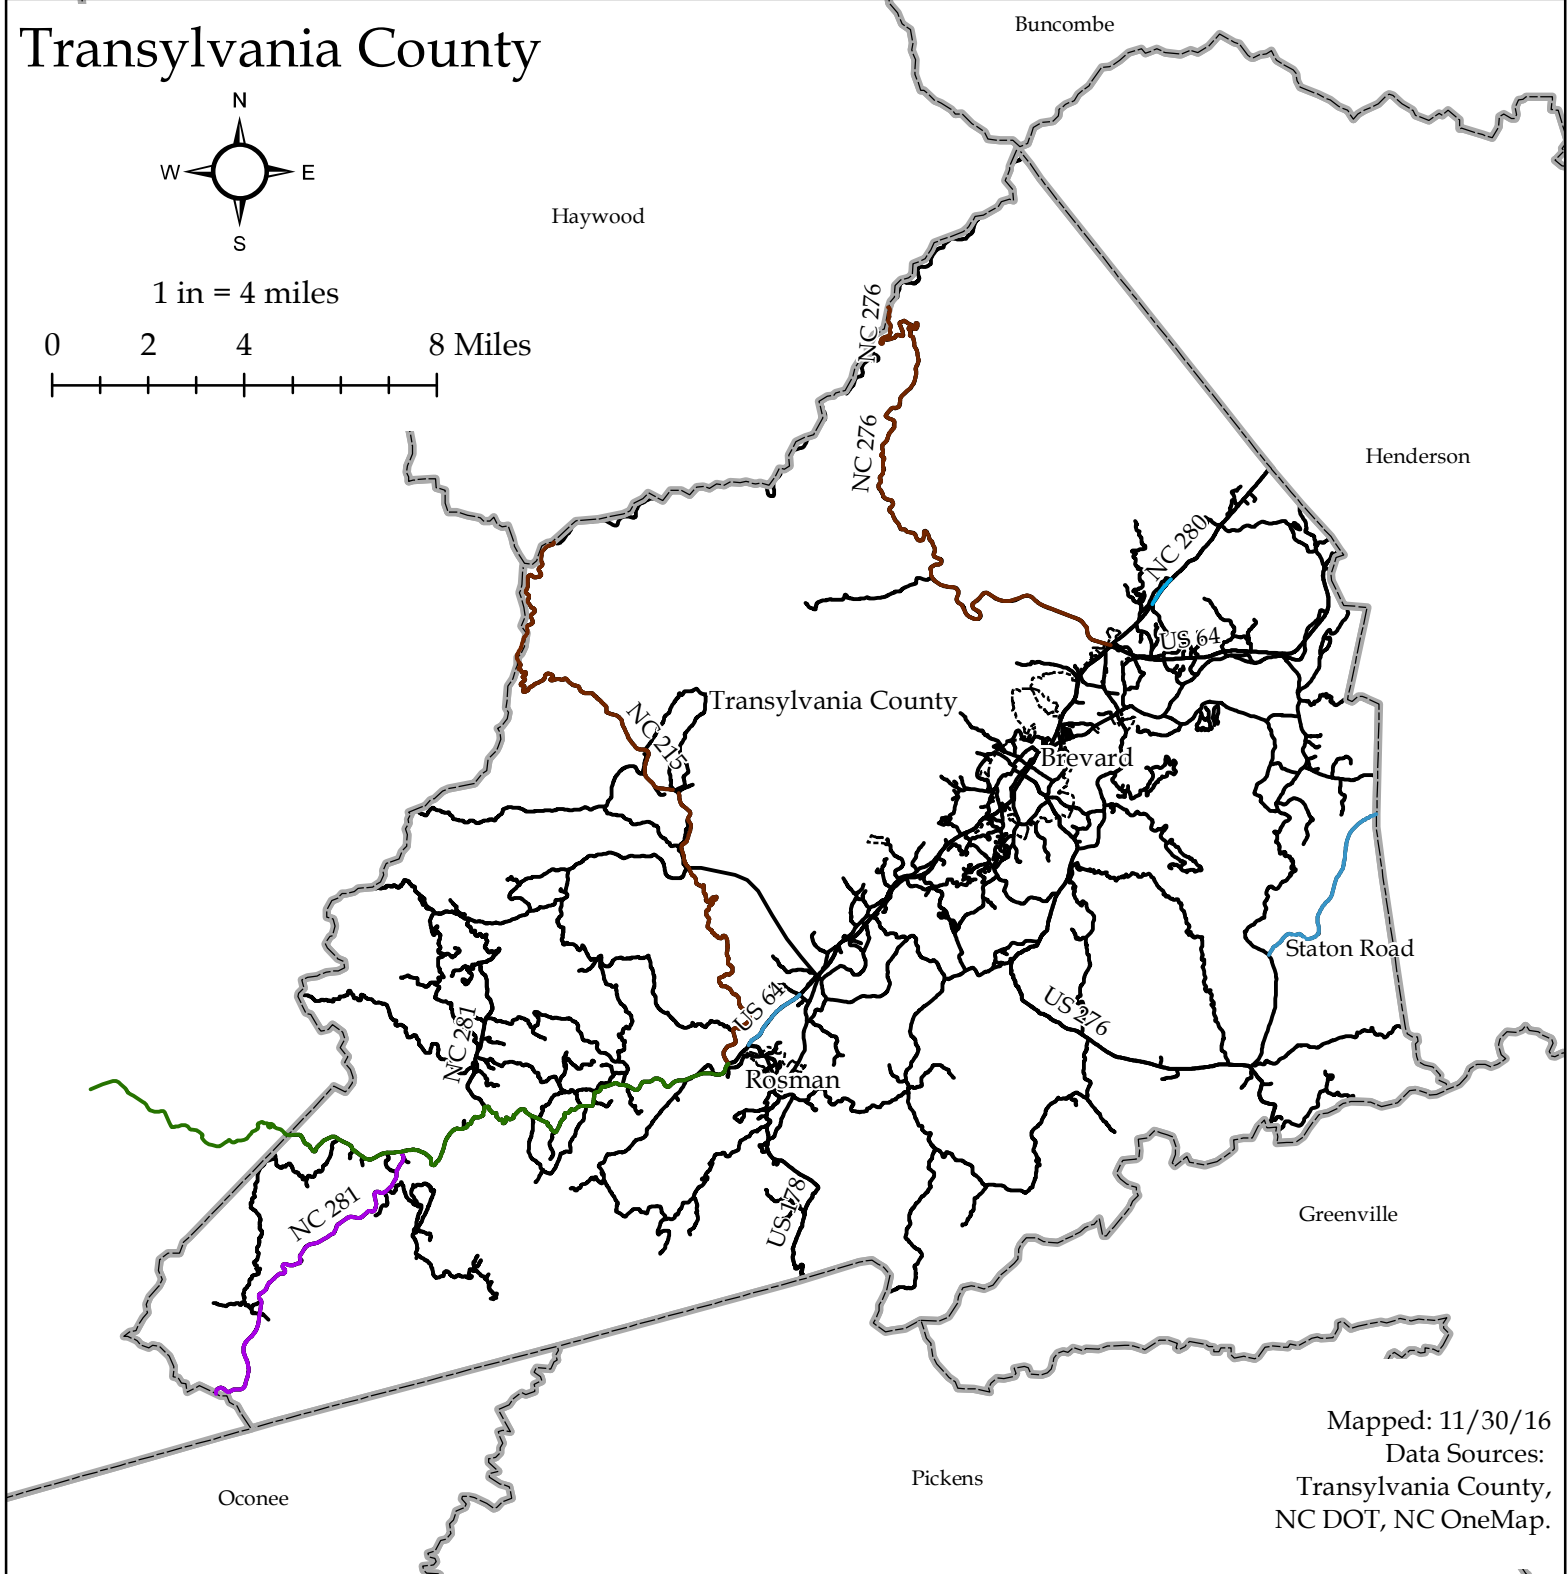

# Transylvania County

1 in = 4 miles

Mapped: 11/30/16  
 Data Sources:  
 Transylvania County,  
 NC DOT, NC OneMap.

## Legend

- County Boundary
- Municipal Boundaries
- State Maintained Roads
- Waterfall Byway Scenic Byway and NC 281 Scenic Corridor
- Whitewater Way Scenic Byway and Toxaway Falls Scenic Corridor
- Forest Heritage Scenic Byway and US 276 Scenic Corridor
- Staton Road Scenic Corridor
- NC 280 Scenic Corridor
- US 64 New Cut Scenic Corridor
- Forest Heritage Scenic Byway and NC 215 Scenic Corridor