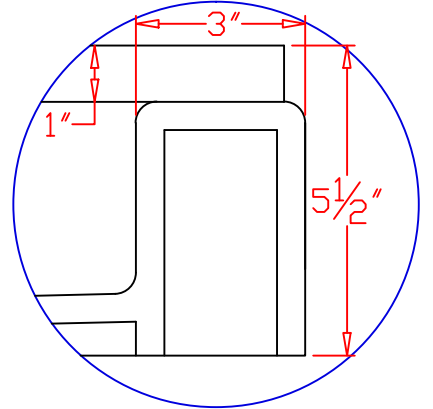

REVISIONS		
REV	DESCRIPTION	DATE
00	INITIAL DRAWING	02/02/15

WATERDAM/PANEL PLATFORM
DETAIL

THRESHOLD
DETAIL

DESCRIPTION 36" x 36" Neo Shower Pan with Center Hub

 <p>durasein[®] World's Leading Surfacing Innovator</p>	CODE
	PROJECT
	LOCATION
	COLOR

DRAWING NOT TO SCALE
TOLERANCES: ±1/8"