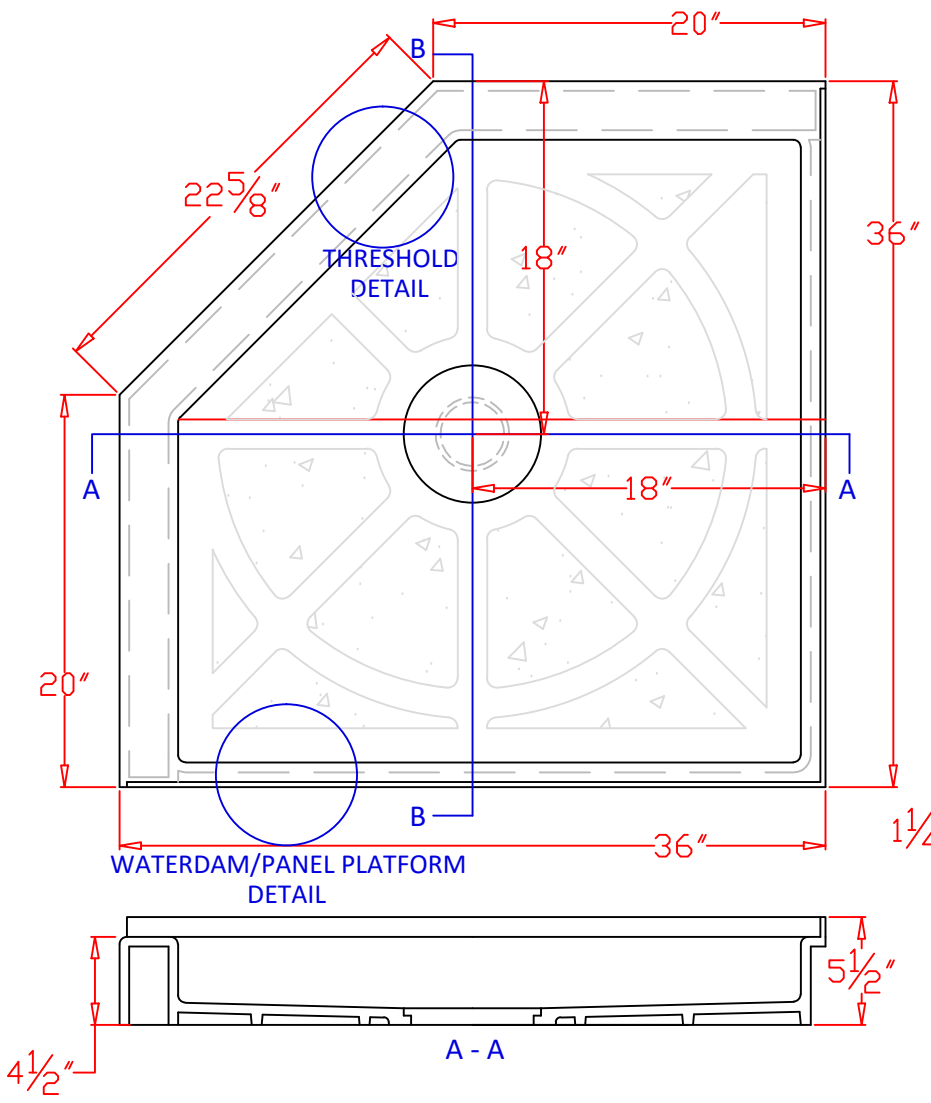

REVISIONS		
REV	DESCRIPTION	DATE
00	INITIAL DRAWING	02/02/15

WATERDAM/PANEL PLATFORM
DETAIL

THRESHOLD
DETAIL

DESCRIPTION 36" x 36" Neo Shower Pan with Center Hub

 <p>durasein[®] World's Leading Surfacing Innovator</p>	CODE
	PROJECT
	LOCATION
	COLOR

DRAWING NOT TO SCALE
TOLERANCES: ±1/8"