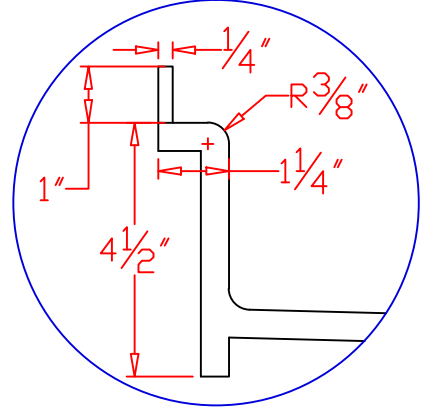

REVISIONS		
REV	DESCRIPTION	DATE
00	INITIAL DRAWING	02/02/15

WATERDAM/PANEL PLATFORM
DETAIL

THRESHOLD
DETAIL

DESCRIPTION 36" x 36" Neo Shower Pan with Center Hub

 <p>durasein[®] World's Leading Surfacing Innovator</p>	CODE
	PROJECT
	LOCATION
	COLOR

DRAWING NOT TO SCALE
TOLERANCES: ±1/8"