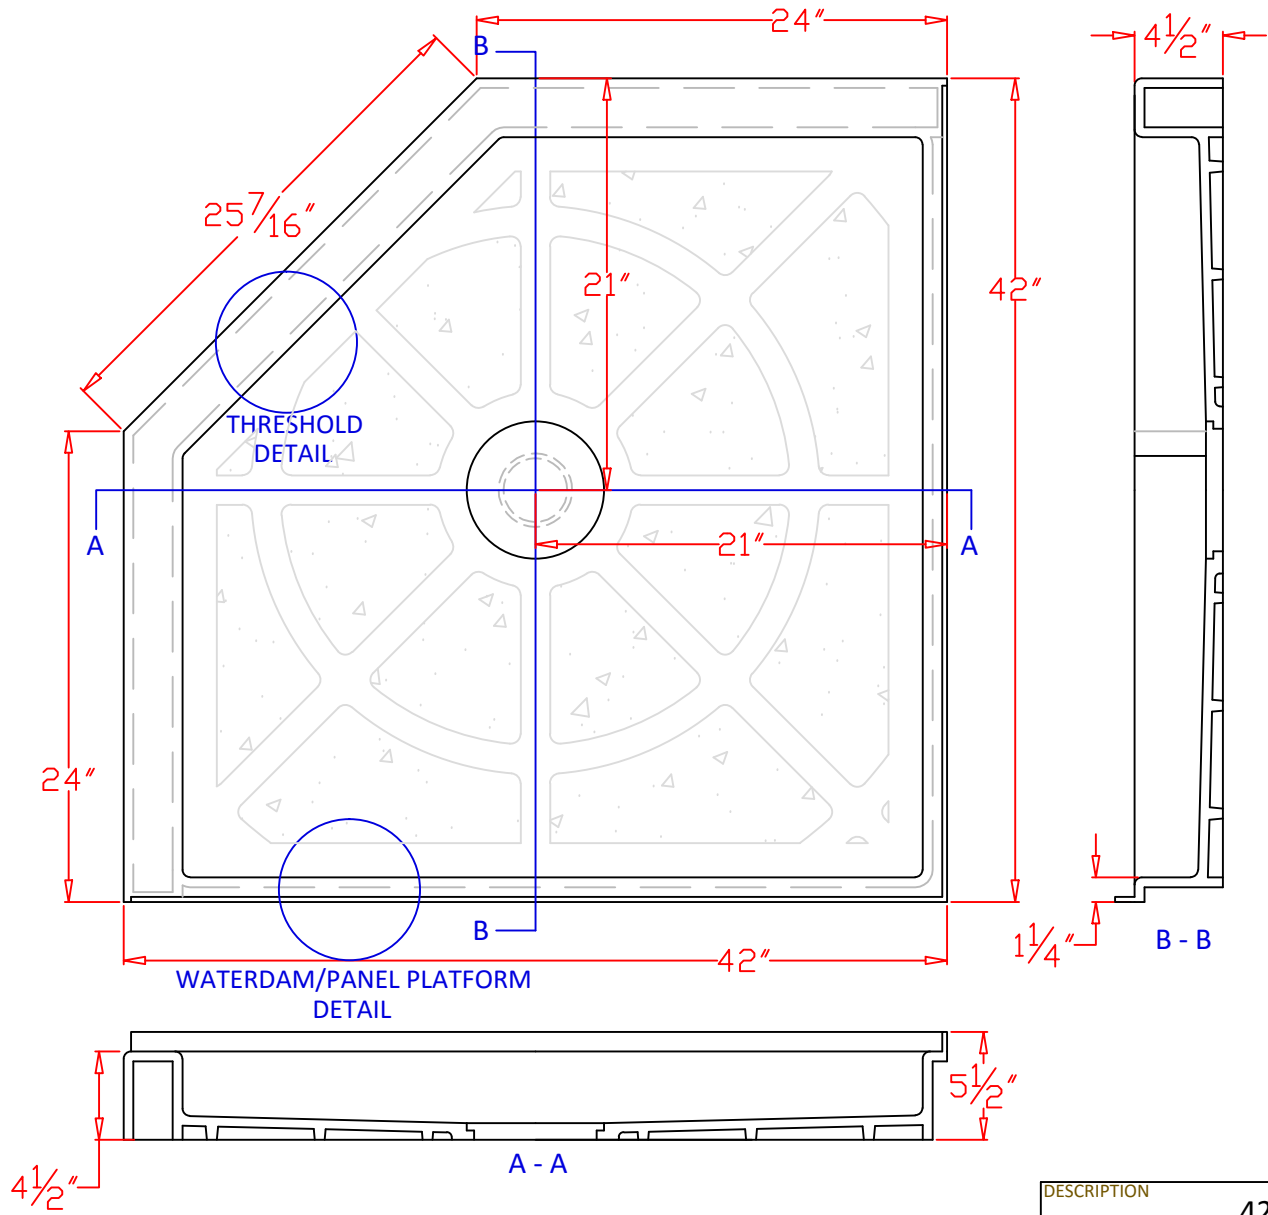

REVISIONS		
REV	DESCRIPTION	DATE
00	INITIAL DRAWING	02/02/15

WATERDAM/PANEL PLATFORM
DETAIL

THRESHOLD
DETAIL

DRAWING NOT TO SCALE
TOLERANCES: ±1/8"

DESCRIPTION	42" x 42" Neo Shower Pan with Center Hub		
			
	CODE		
	PROJECT		
	LOCATION		
	COLOR		