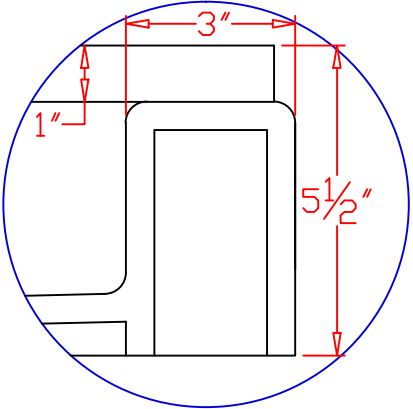

REVISIONS		
REV	DESCRIPTION	DATE
00	INITIAL DRAWING	02/02/15

WATERDAM/PANEL PLATFORM
DETAIL

THRESHOLD
DETAIL

DRAWING NOT TO SCALE
TOLERANCES: ±1/8"

DESCRIPTION	42" x 42" Neo Shower Pan with Center Hub		
			
	CODE		
	PROJECT		
	LOCATION		
	COLOR		