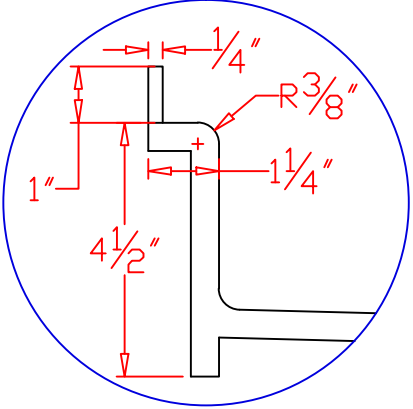

REVISIONS		
REV	DESCRIPTION	DATE
00	INITIAL DRAWING	02/02/15

WATERDAM/PANEL PLATFORM
DETAIL

THRESHOLD
DETAIL

DRAWING NOT TO SCALE
TOLERANCES: ±1/8"

DESCRIPTION	42" x 42" Neo Shower Pan with Center Hub		
			
	CODE		
	PROJECT		
	LOCATION		
	COLOR		