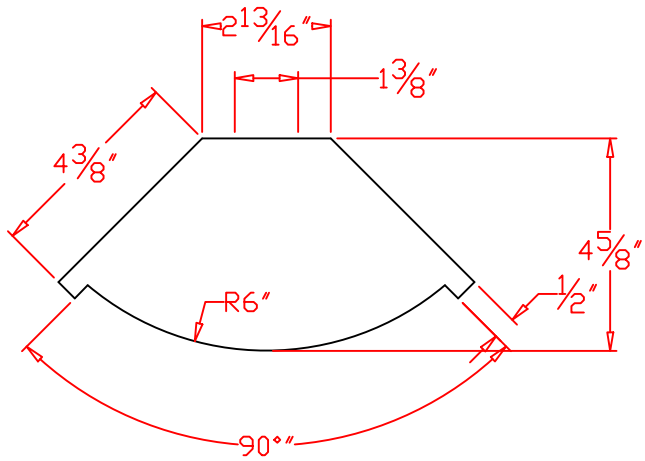

REVISIONS		
REV	DESCRIPTION	DATE
00	INITIAL DRAWING	30/03/16

DRAWING NOT TO SCALE
TOLERANCES: ±1/8"

DESCRIPTION		Corner Shower Caddy	
 World's Leading Surfacing Innovator		CODE	
		PROJECT	
		LOCATION	
		COLOR	
		PAGE	01 of 01