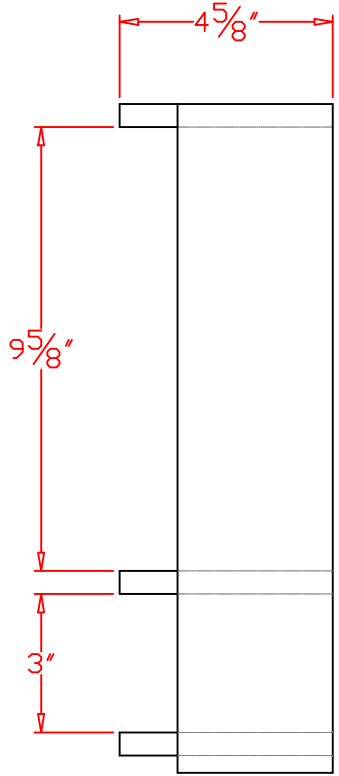

REVISIONS		
REV	DESCRIPTION	DATE
00	INITIAL DRAWING	30/03/16

DRAWING NOT TO SCALE
TOLERANCES: ±1/8"

DESCRIPTION		Corner Shower Caddy	
 World's Leading Surfacing Innovator		CODE	
		PROJECT	
		LOCATION	
		COLOR	
		PAGE	01 of 01