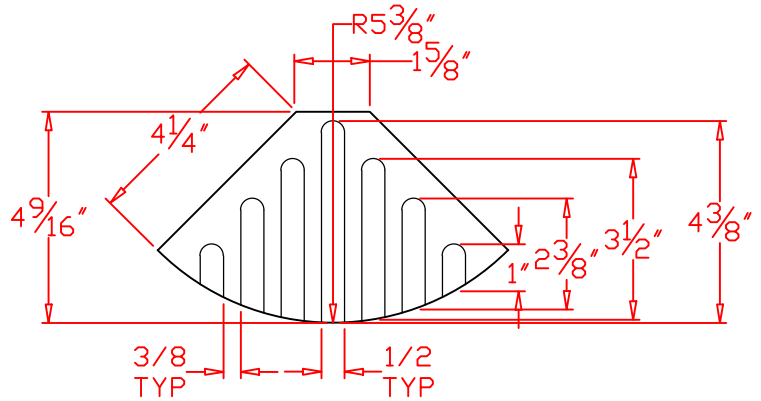

REVISIONS		
REV	DESCRIPTION	DATE
00	INITIAL DRAWING	30/03/16

DRAWING NOT TO SCALE
TOLERANCES: ±1/8"

DESCRIPTION		Corner Shower Caddy	
 World's Leading Surfacing Innovator		CODE	
		PROJECT	
		LOCATION	
		COLOR	
		PAGE	01 of 01