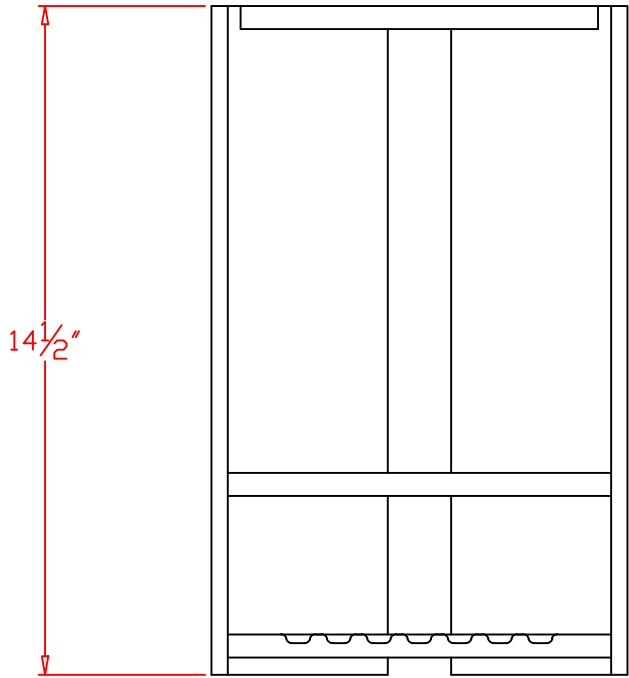

REVISIONS		
REV	DESCRIPTION	DATE
00	INITIAL DRAWING	30/03/16

DRAWING NOT TO SCALE
TOLERANCES: ±1/8"

DESCRIPTION		Corner Shower Caddy	
 World's Leading Surfacing Innovator		CODE	
		PROJECT	
		LOCATION	
		COLOR	
		PAGE	01 of 01