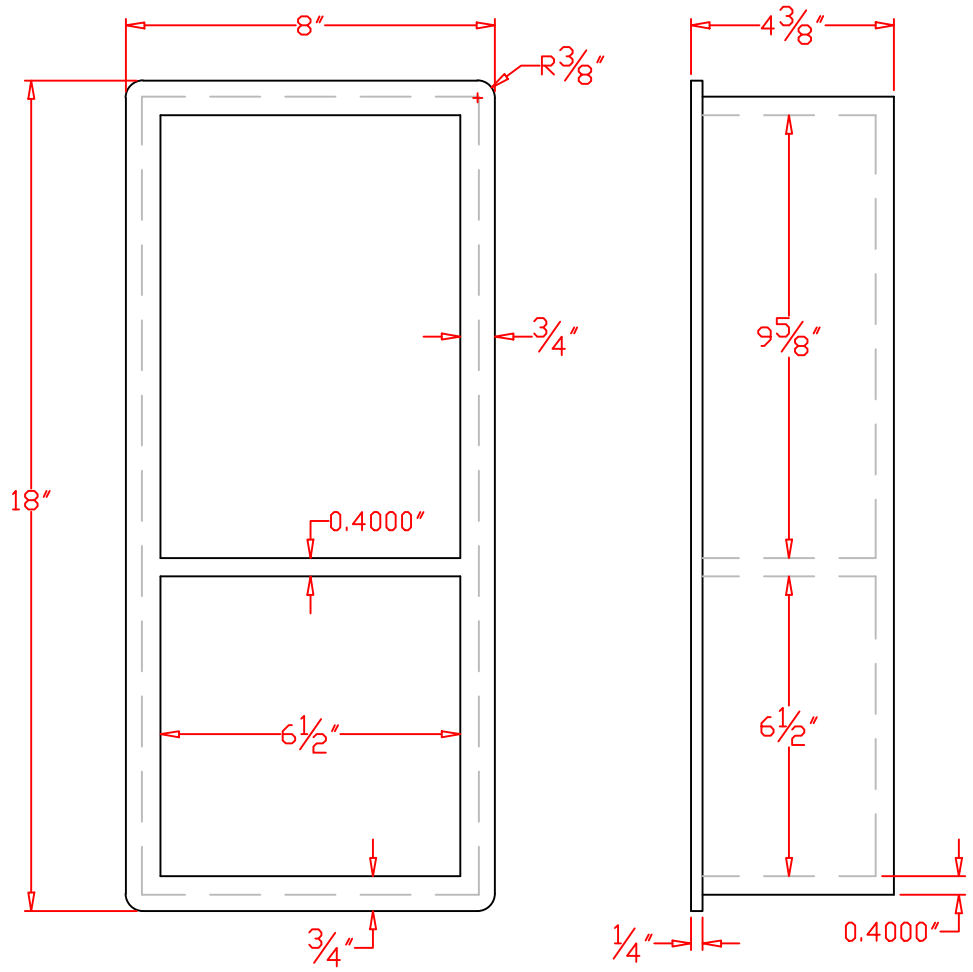

REVISIONS		
REV	DESCRIPTION	DATE
00	INITIAL DRAWING	30/10/14

DESCRIPTION 8" x 18" Recessed Box Caddy

CODE	
PROJECT	
LOCATION	
COLOR	
PAGE	01 of 01

DRAWING NOT TO SCALE  
TOLERANCES: ±1/8"