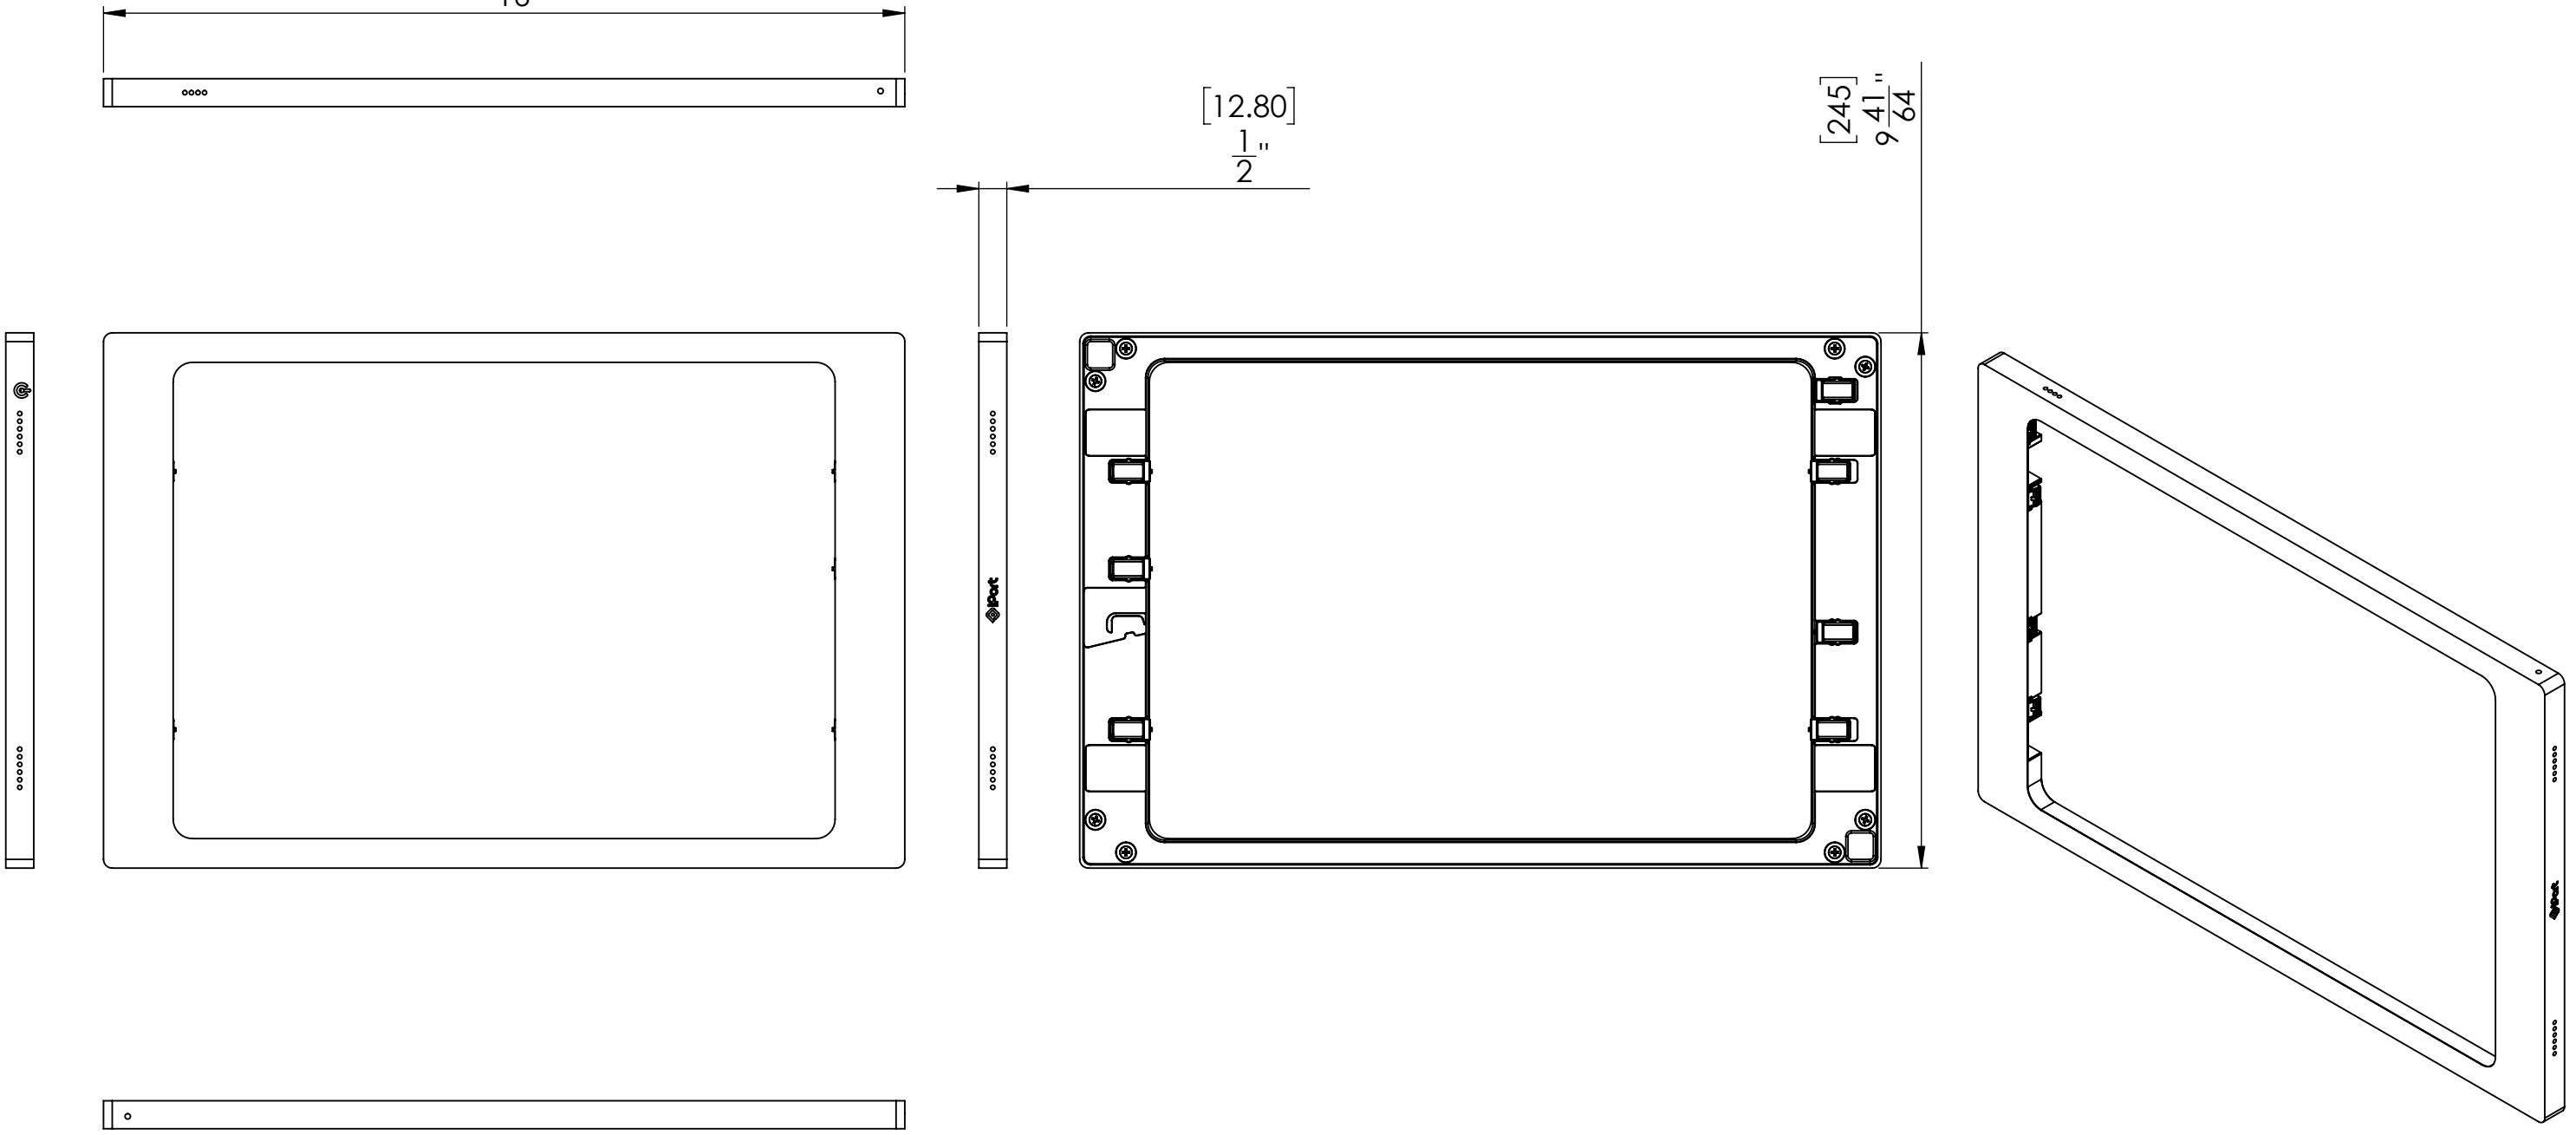

4

3

2

1

[366.90]
14 ⁷/₁₆"

[12.80]
¹/₂"

[245]
9 ⁴¹/₆₄"

B

B

A

A

METRIC/INCHES		 iPort a DANA INNOVATIONS COMPANY	
DESIGNED IN SAN CLEMENTE, CALIFORNIA BY iPORT		NAME SURFACE MOUNT PRO	
<small>NOTICE OF PROPRIETARY INFORMATION: THE INFORMATION CONTAINED HEREIN IS THE PROPRIETARY PROPERTY OF DANA INNOVATIONS. THE POSSESSOR AGREES TO THE FOLLOWING: 1. TO MAINTAIN THIS DOCUMENT IN CONFIDENCE 2. NOT TO REPRODUCE OR COPY IT 3. NOT TO REVEAL OR PUBLISH IT IN WHOLE OR IN PART 4. ALL RIGHTS RESERVED</small>		SIZE B	SKU 70743, 70744, and 70745
SCALE: 1:3		WEIGHT: 2.4 lbs	SHEET 1 OF 1