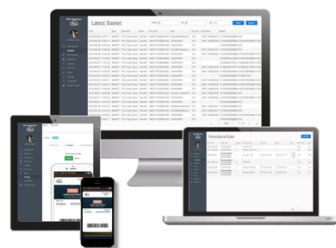

PiCoConnect

Delight your customers with a more personalized in-store experience.

PiCoConnect works with PiCoHub to provide you with real time data, flexible pricing and tailored promotions at your fingertips. Unlock valuable insights and create a real-time engagement with your customer at the cash register.

Remote control your register. Centrally control dynamic pricing and promotion across all your stores from any browser in real time.

Make your customers feel special. Provide real time, tailored offers and rewards at the register.

Loyalty programs with a difference. Improve your existing loyalty program or create a new one with personalized offers and experiences.

How it works

Data is collected in real-time and can be adjusted via the PiCoConnect platform. PiCoConnect is a SaaS solution running in the Microsoft Azure™ cloud that allows a retailer to control all data and promotions from any device. When a product is scanned, the barcode is intercepted and replaced with a new code that varies the offer or price based on the shoppers' status and preferences.

Retailers can also export data directly to their own CRM or data warehouse and PiCo integrates beautifully with the world's leading marketing automation tools via RESTful API.

Manage pricing and promotions anywhere from any device.