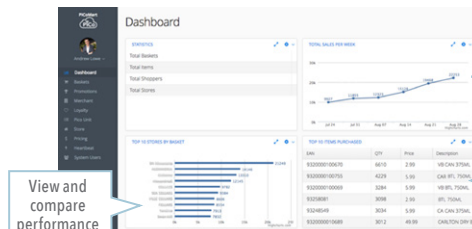

Loyalty programs with a difference. Improve your existing loyalty program or create a new one with personalized offers and experiences.

How it works

Data is collected in real-time and can be adjusted via the PiCoConnect platform. PiCoConnect is a SaaS solution running in the Microsoft Azure™ cloud that allows a retailer to control all data and promotions from any device. When a product is scanned, the barcode is intercepted and replaced with a new code that varies the offer or price based on the shoppers' status and preferences.

Retailers can also export data directly to their own CRM or data warehouse and PiCo integrates beautifully with the world's leading marketing automation tools via RESTful API.

Manage pricing and promotions anywhere from any device.

View and compare performance by store

Dashboard view provides total sales performance at a glance.

Track and compare total sales week to week
Track performance of individual products

FEATURES

- ✓ Dynamic and instant pricing
- ✓ Real-time tailored offers for any P.O.S at any store
- ✓ Easy to use browser interface
- ✓ Integrate with existing loyalty programs
- ✓ API for leading marketing automation tools