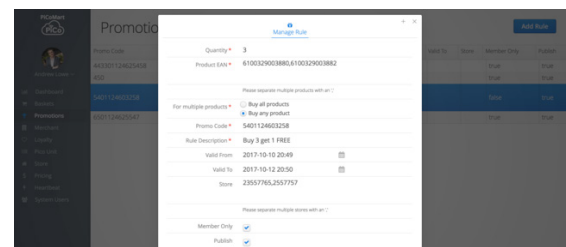

Remote control dynamic pricing and promotions easy to implement.