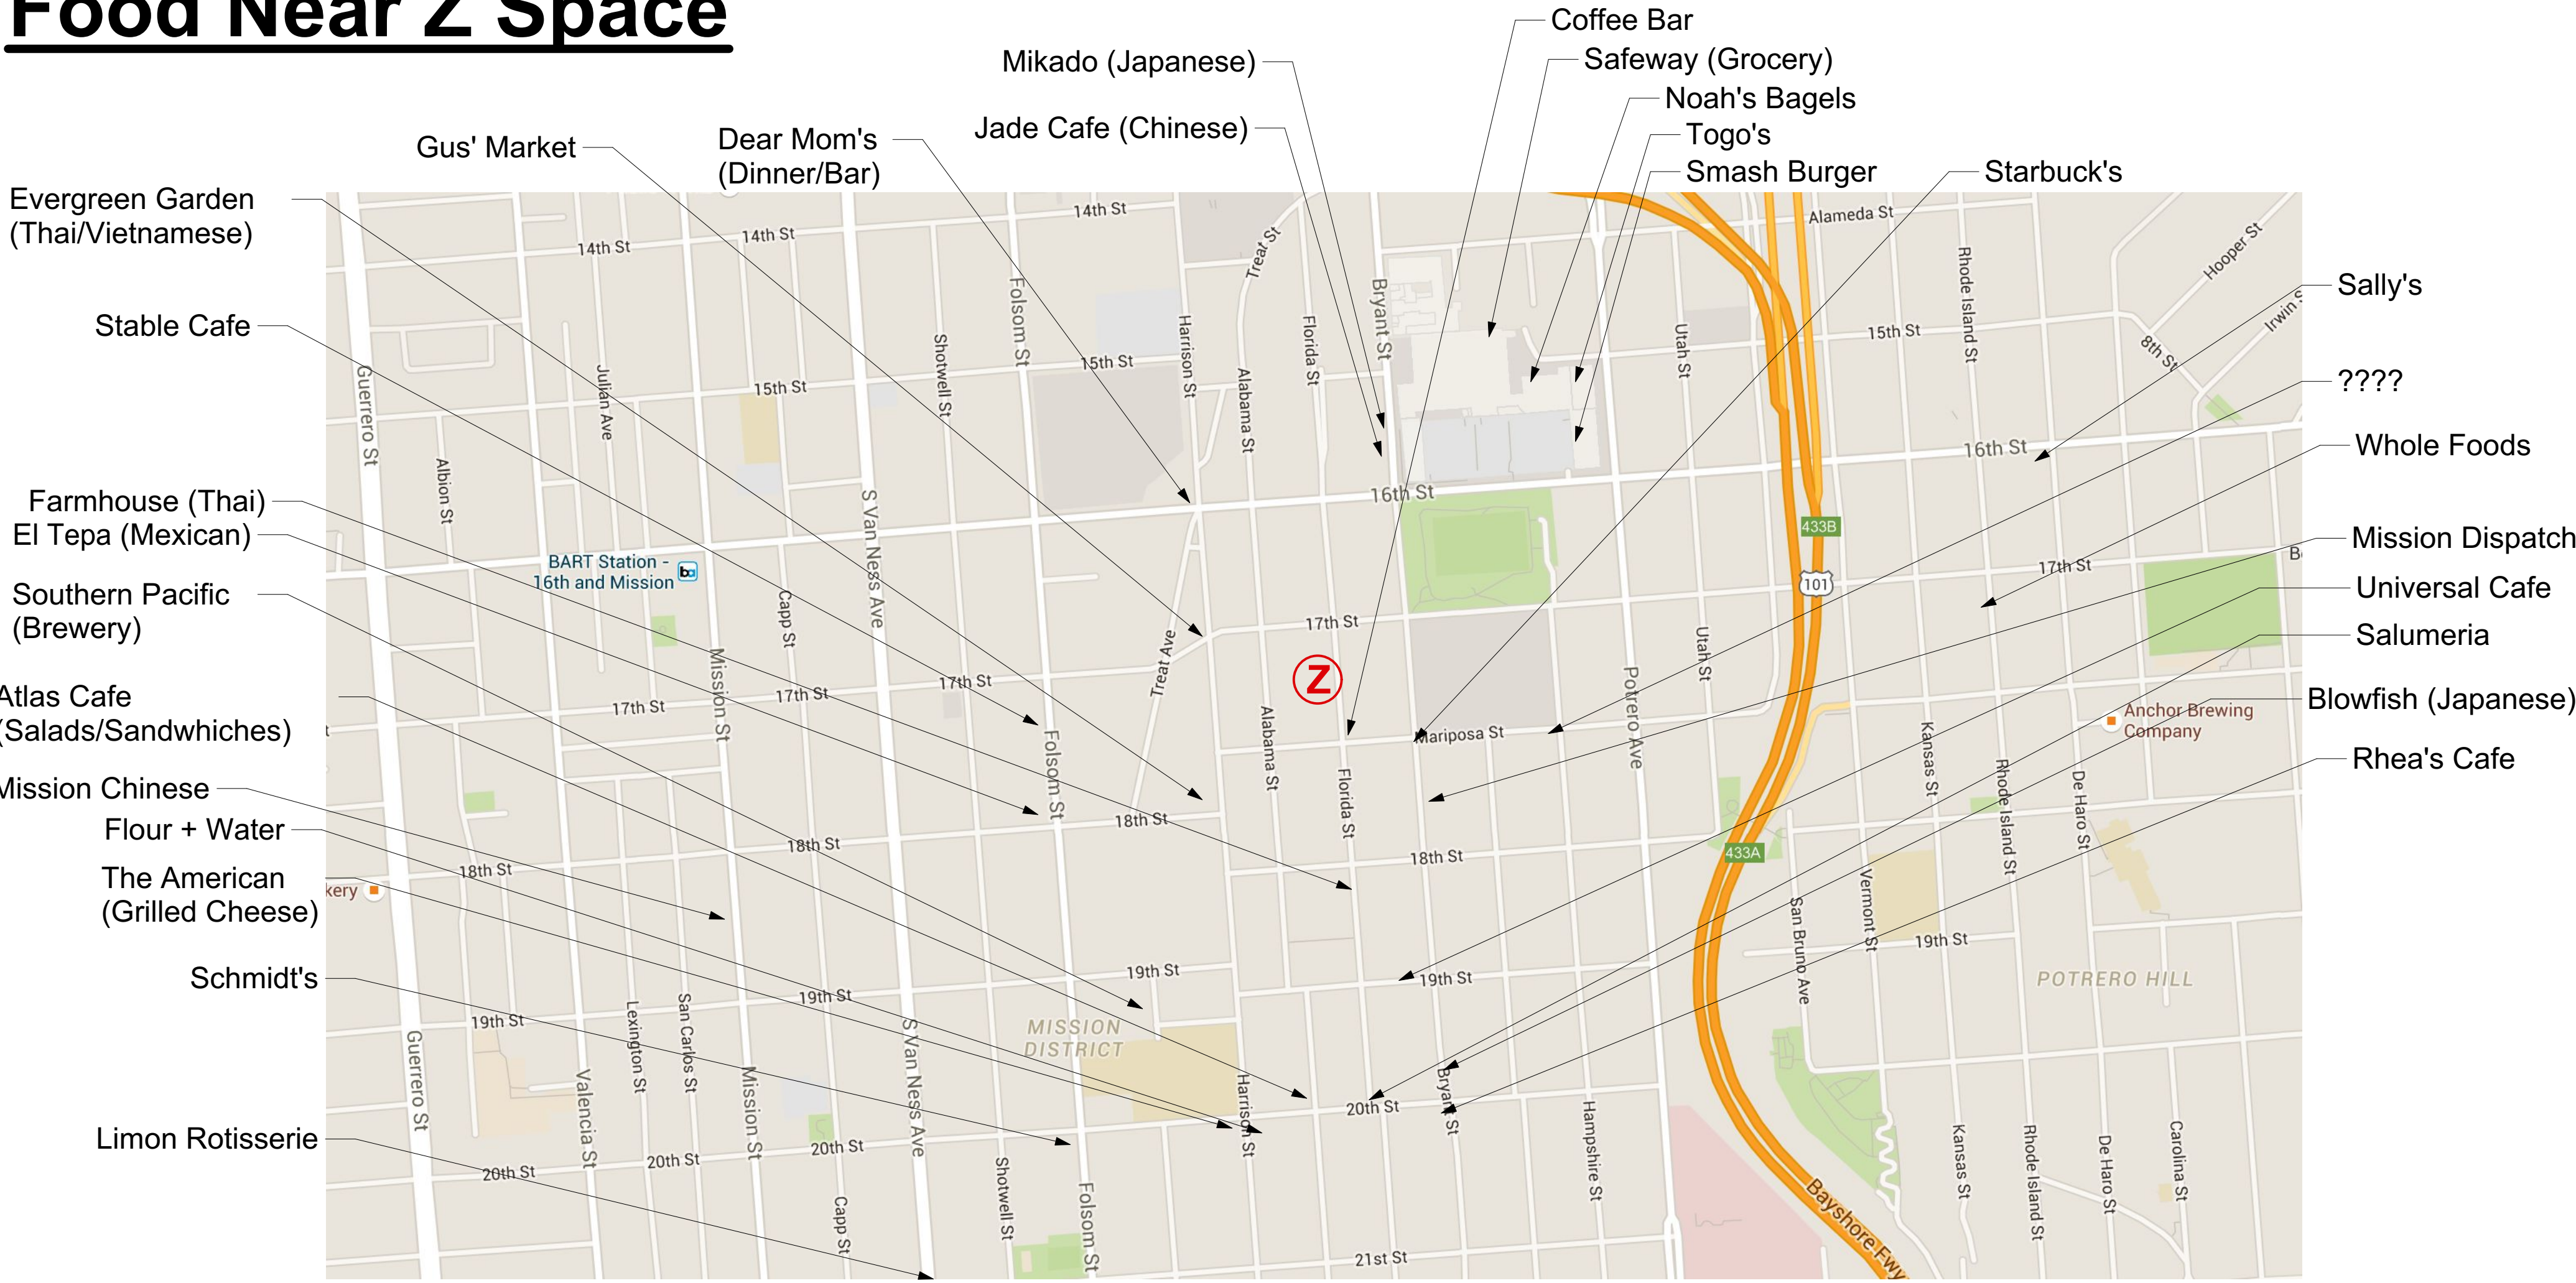

Food Near Z Space

Evergreen Garden
(Thai/Vietnamese)

Stable Cafe

Farmhouse (Thai)
El Tepa (Mexican)

Southern Pacific
(Brewery)

Atlas Cafe
(Salads/Sandwiches)

Mission Chinese

Flour + Water

The American
(Grilled Cheese)

Schmidt's

Limon Rotisserie

Gus' Market

Dear Mom's
(Dinner/Bar)

Jade Cafe (Chinese)

Mikado (Japanese)

Coffee Bar

Mission Dispatch

Universal Cafe

Salumeria

Blowfish (Japanese)

Rhea's Cafe