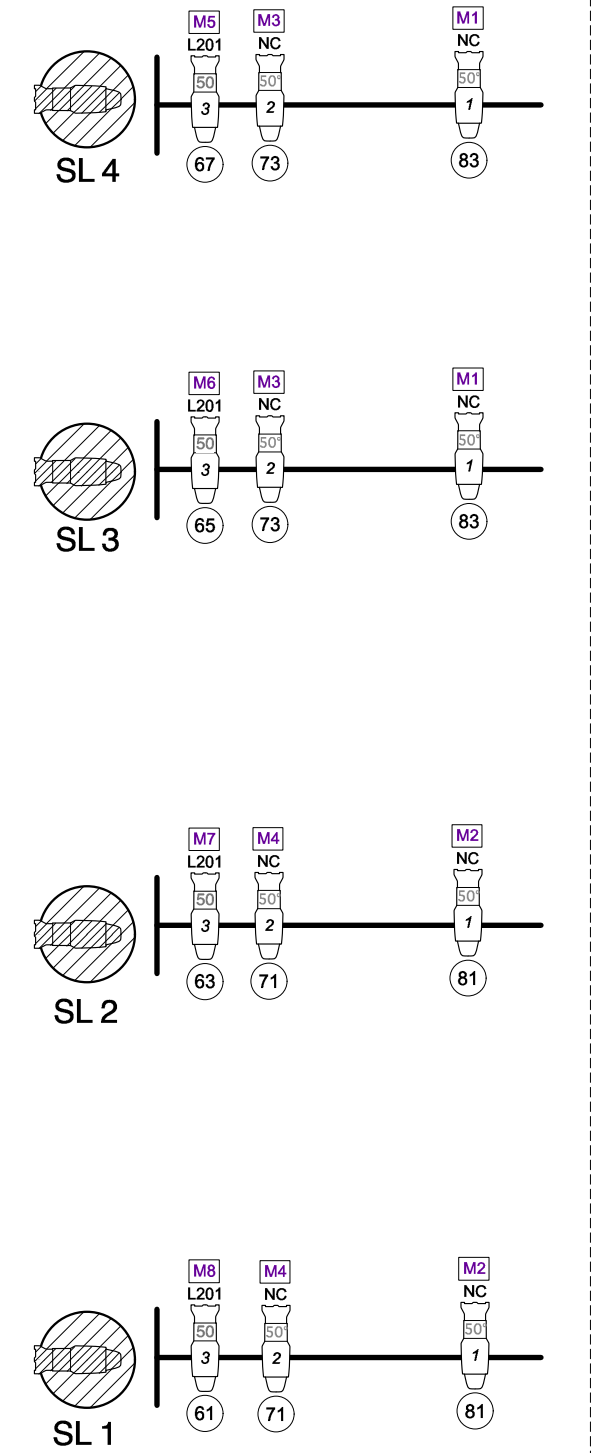

Blackout Curtain

Dressing Rooms

18  
17  
16  
15  
14  
13  
12  
11  
10  
9  
8  
7  
6  
5  
4  
3  
2  
1

Cyc Electric

RP Screen

Black Traveler

Black Scrim

Border

Legs

SR Side Boom detail:

SL Side Boom detail:

Custodial Closet

Storage Bays

Fire Exit To Artaud Hallway

Tech Room Closet

Fire Exit To Artaud Hallway