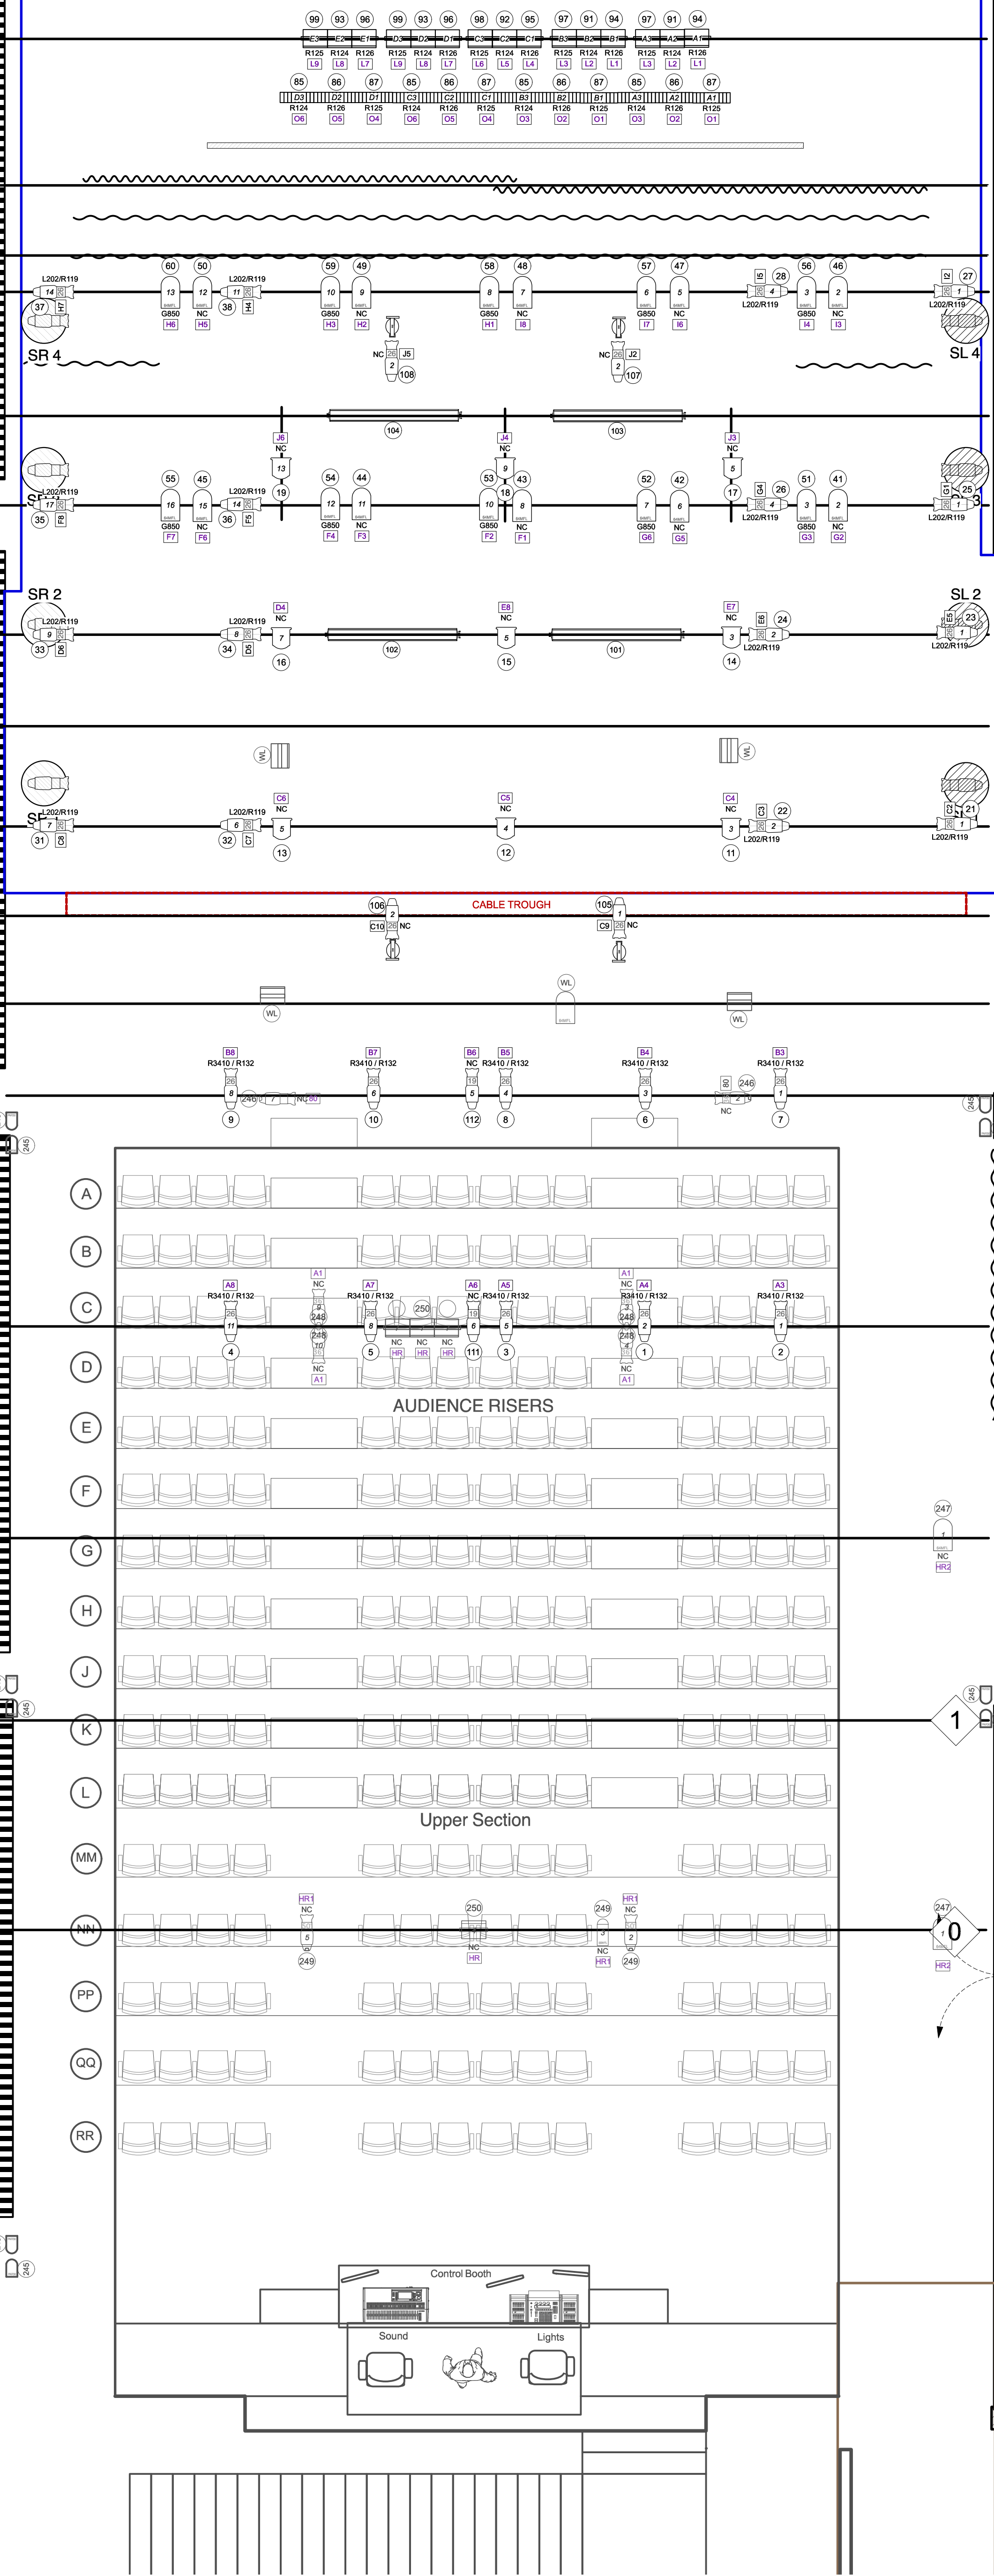

Blackout Curtain

Dressing Rooms

18  
17  
16  
15  
14  
13  
12  
11  
10  
9  
8  
7  
6  
5  
4  
3  
2  
1

Cyc Electric

RP Screen

Black Traveler

Black Scrim

Border

Legs

SR Side Boom detail:

SL Side Boom detail:

Custodial Closet

Storage Bays

Fire Exit To Artaud Hallway

Tech Room Closet

Fire Exit To Artaud Hallway