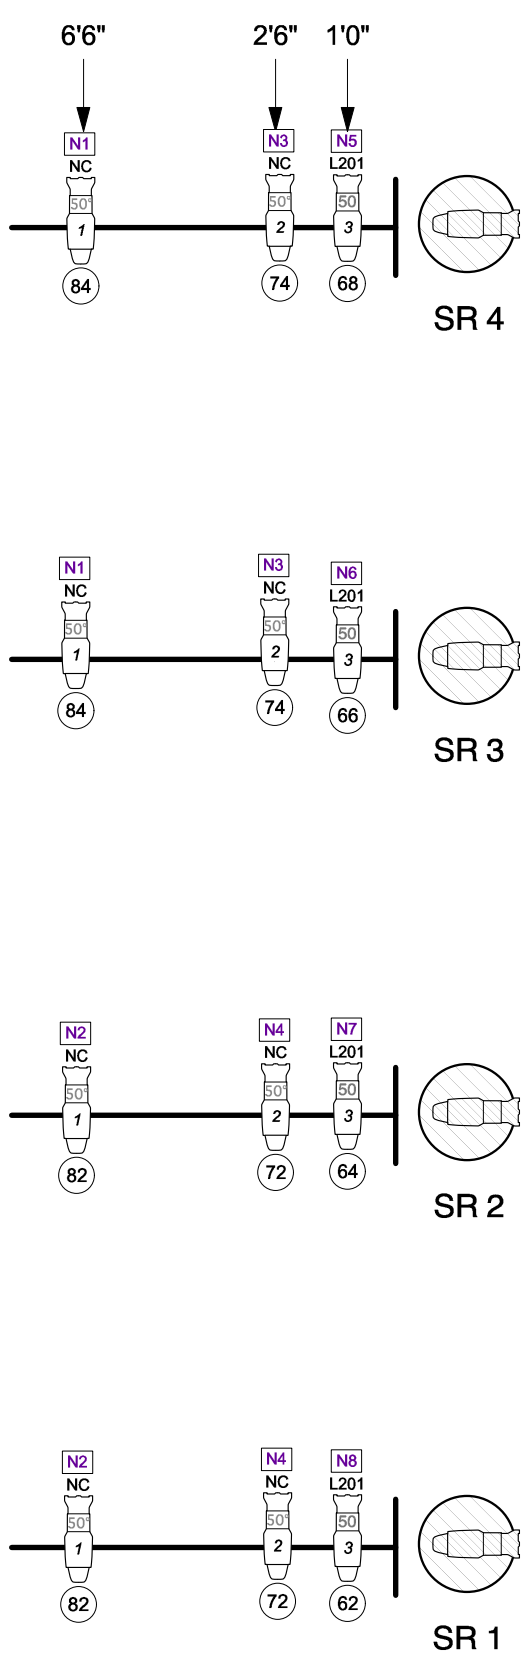

Blackout Curtain

Dressing Rooms

18  
17  
16  
15  
14  
13  
12  
11  
10  
9  
8  
7  
6  
5  
4  
3  
2  
1

Cyc Electric

RP Screen

Black Traveler

Black Scrim

Border

Legs

SR Side Boom detail:

SL Side Boom detail:

Custodial Closet

Storage Bays

Fire Exit To Artaud Hallway

Tech Room Closet

Fire Exit To Artaud Hallway