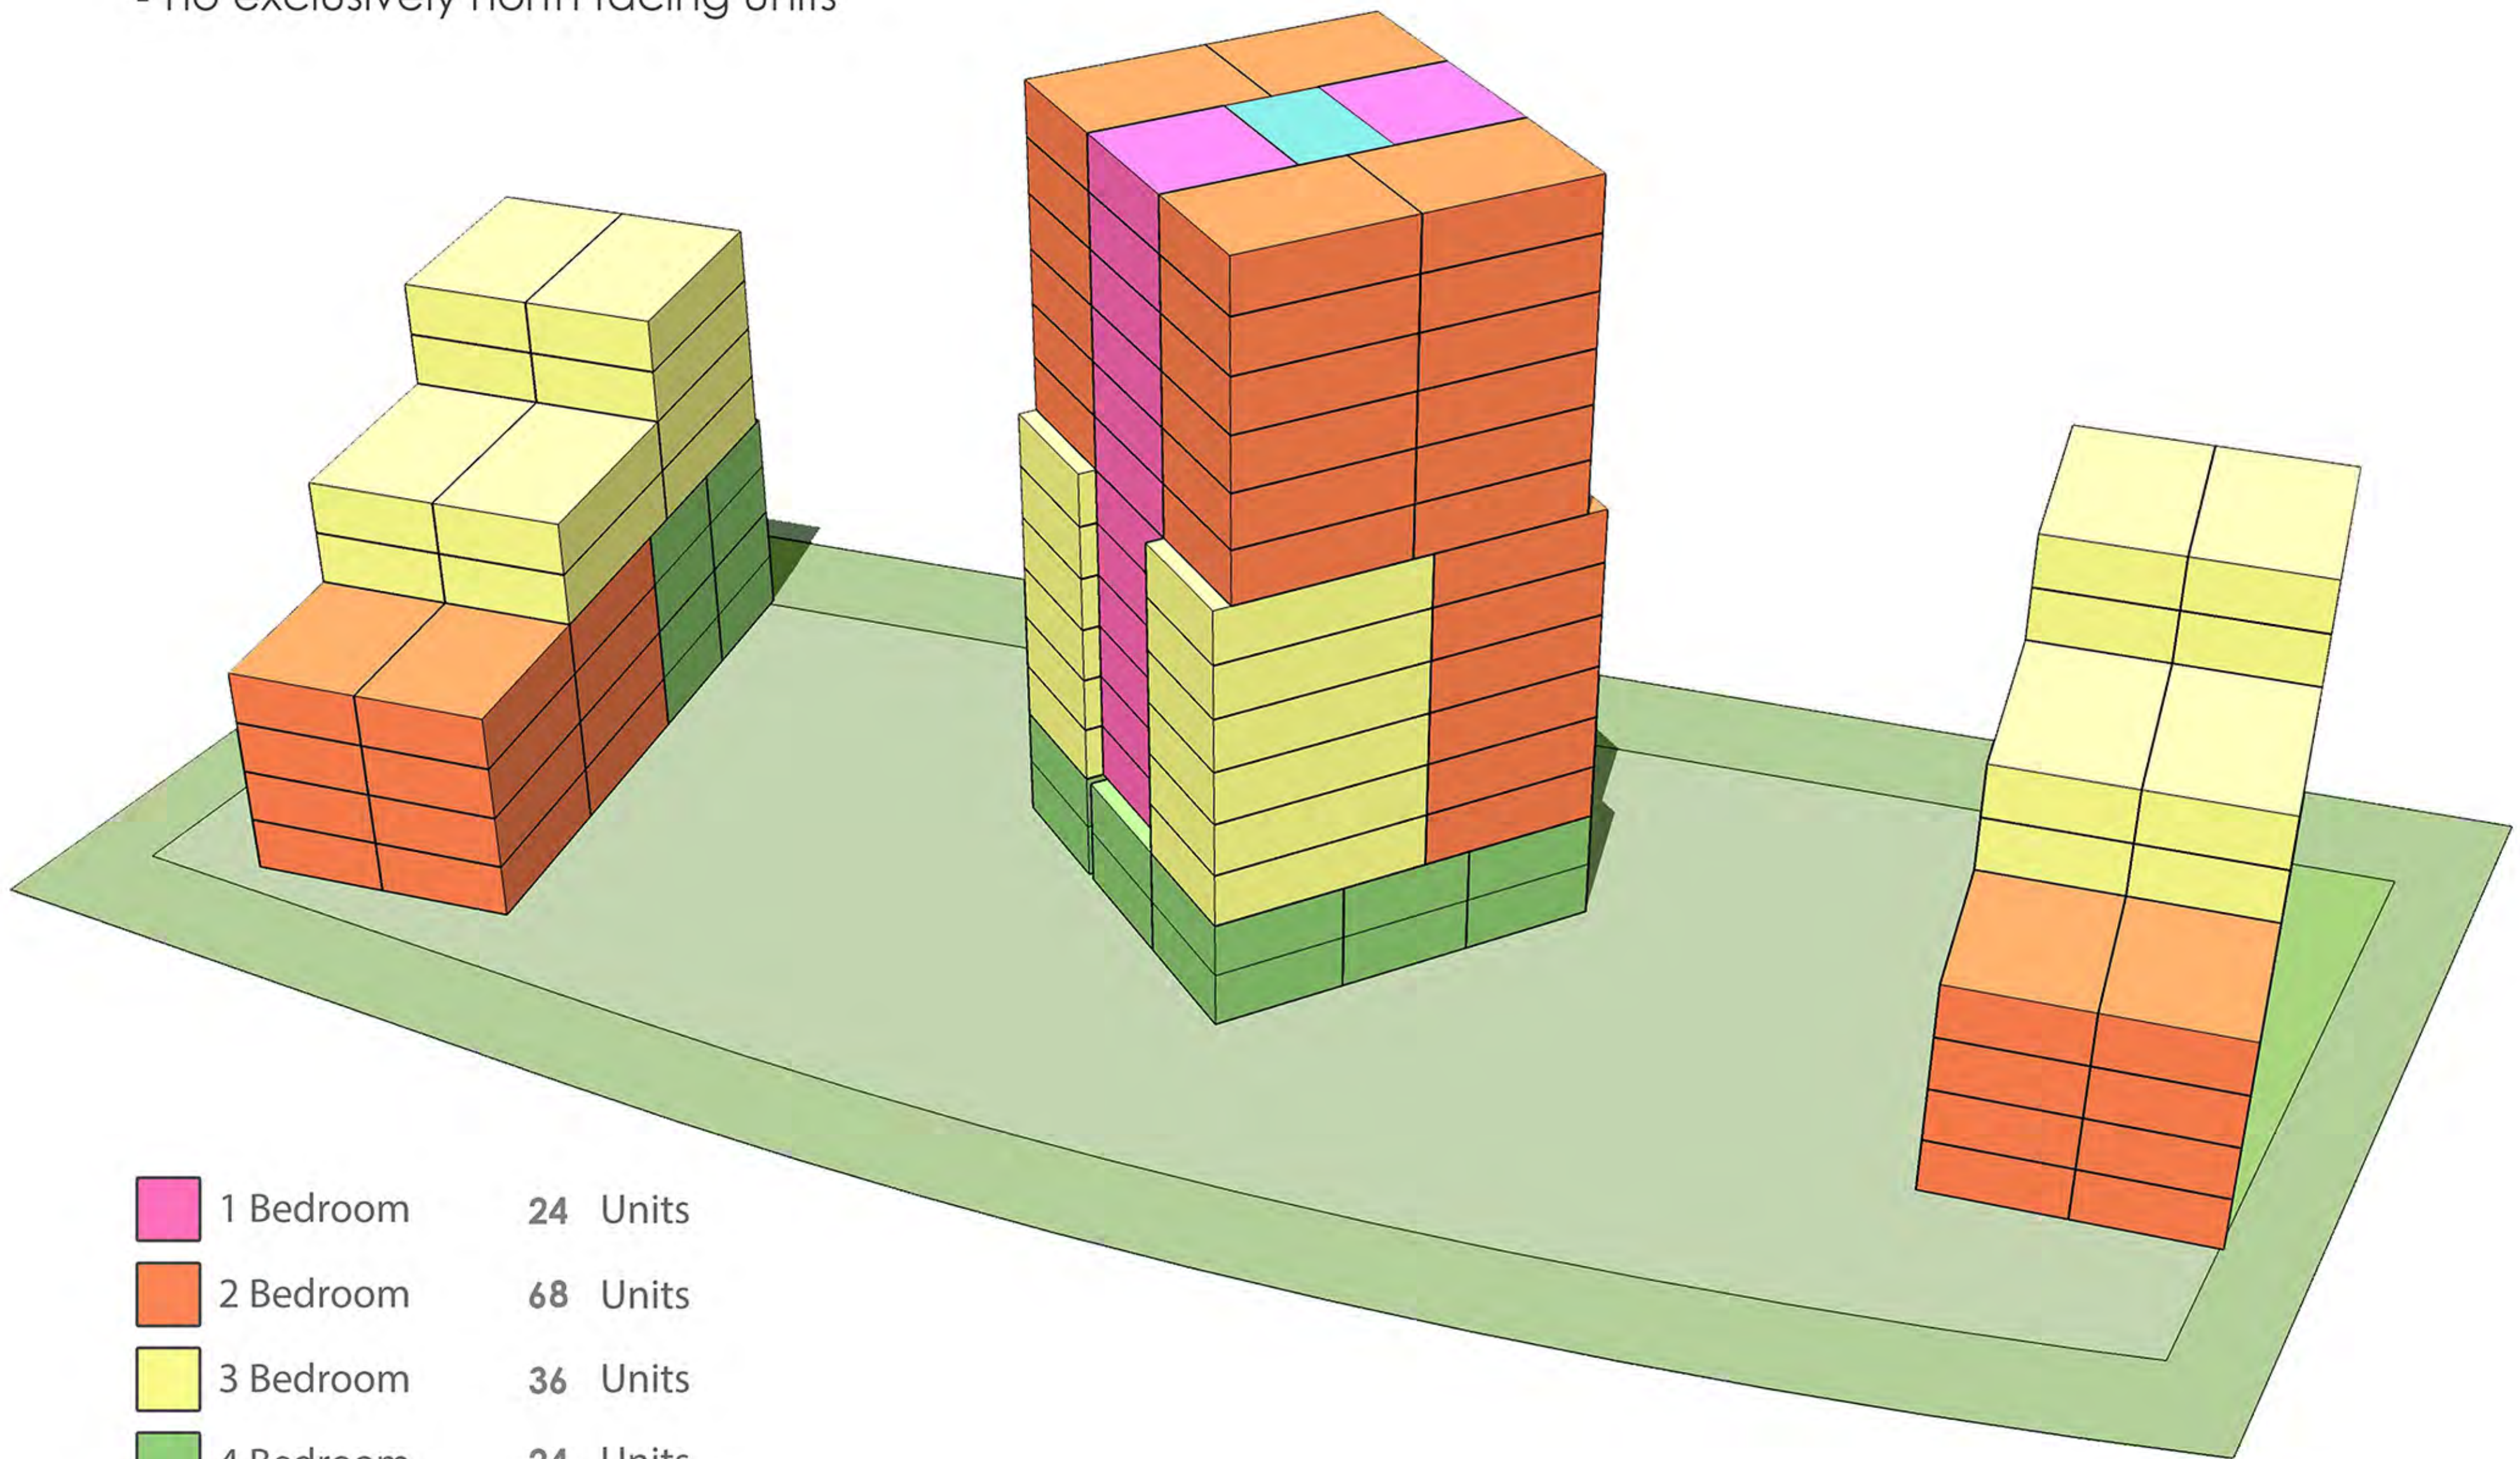

Capital Region Housing

The Way Home

OPTION 3

- maximum 14 story tower
- 4 stories facing 60th Avenue
- tiered configuration
- largest landscaped area, primarily faces 60th Avenue
- no exclusively north facing units

	1 Bedroom	24 Units
	2 Bedroom	68 Units
	3 Bedroom	36 Units
	4 Bedroom	24 Units
	Total	152 Units

Your Comments :

**Capital Region
Housing**
The Way Home

OPTION 3 STREETSCAPE

AERIAL VIEW LOOKING NW

STREETSCAPE LOOKING NORTH