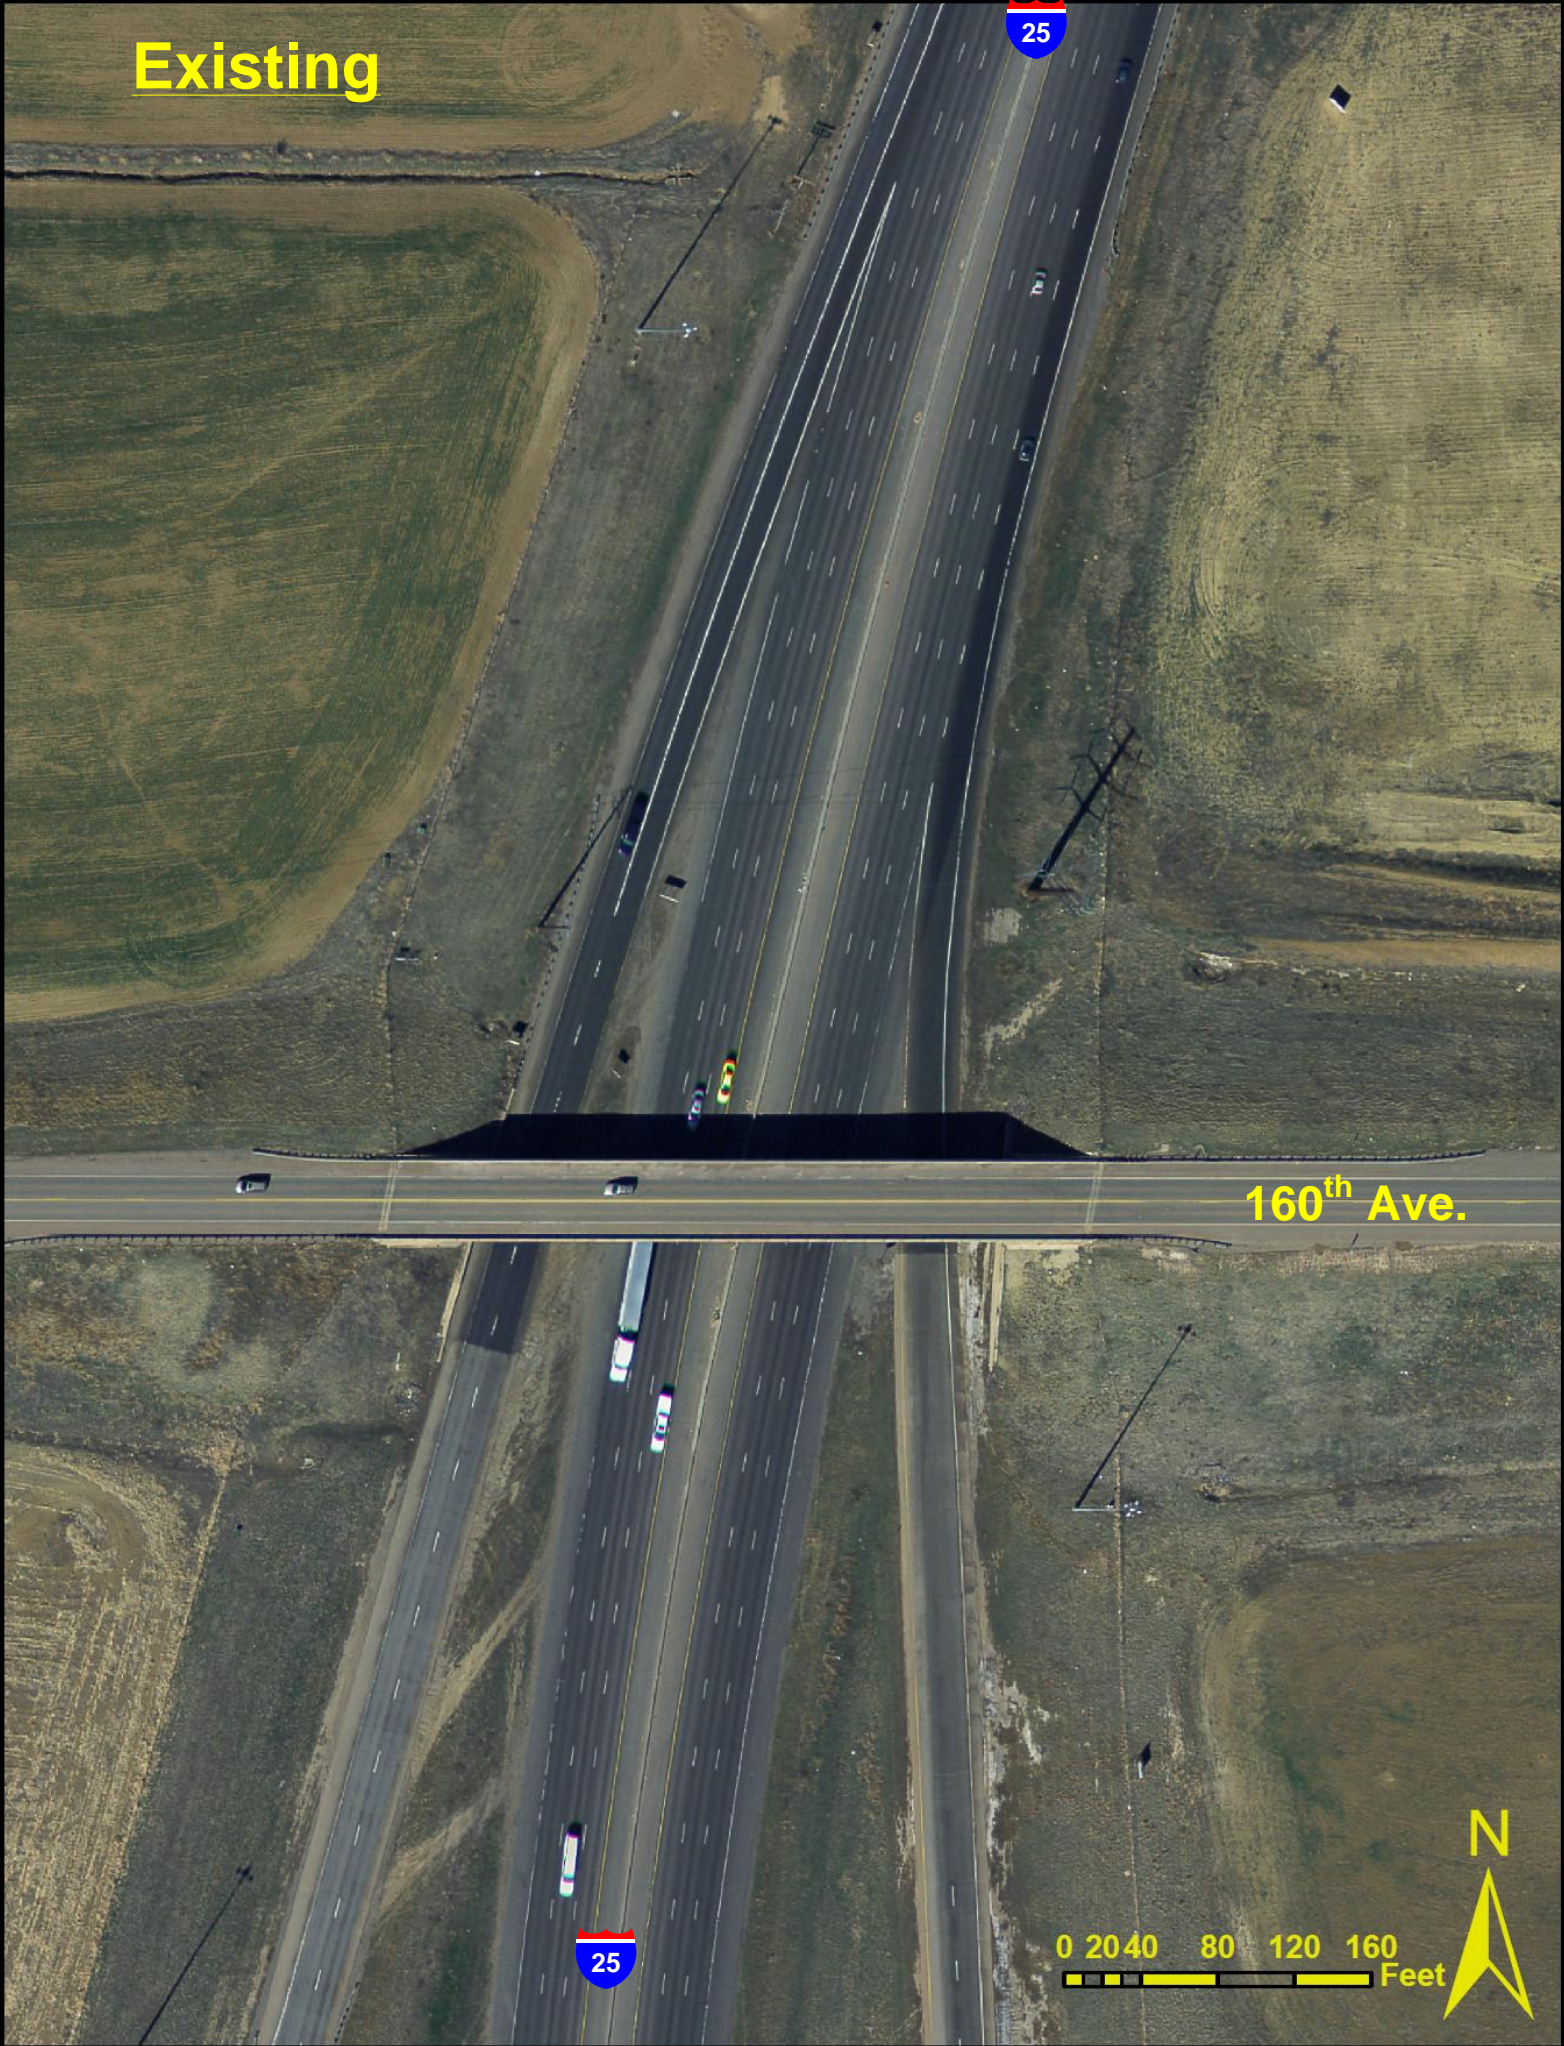

25

NWpk

E-470

25

0 250 500 1,000 1,500 2,000 Feet

Existing

160th Ave.

0 20 40 80 120 160 Feet

0 25 50 100 150 200 Feet

NW Parkway

E-470

25

0 25 50 100 150 200 Feet

North Bound I-25

South Bound I-25