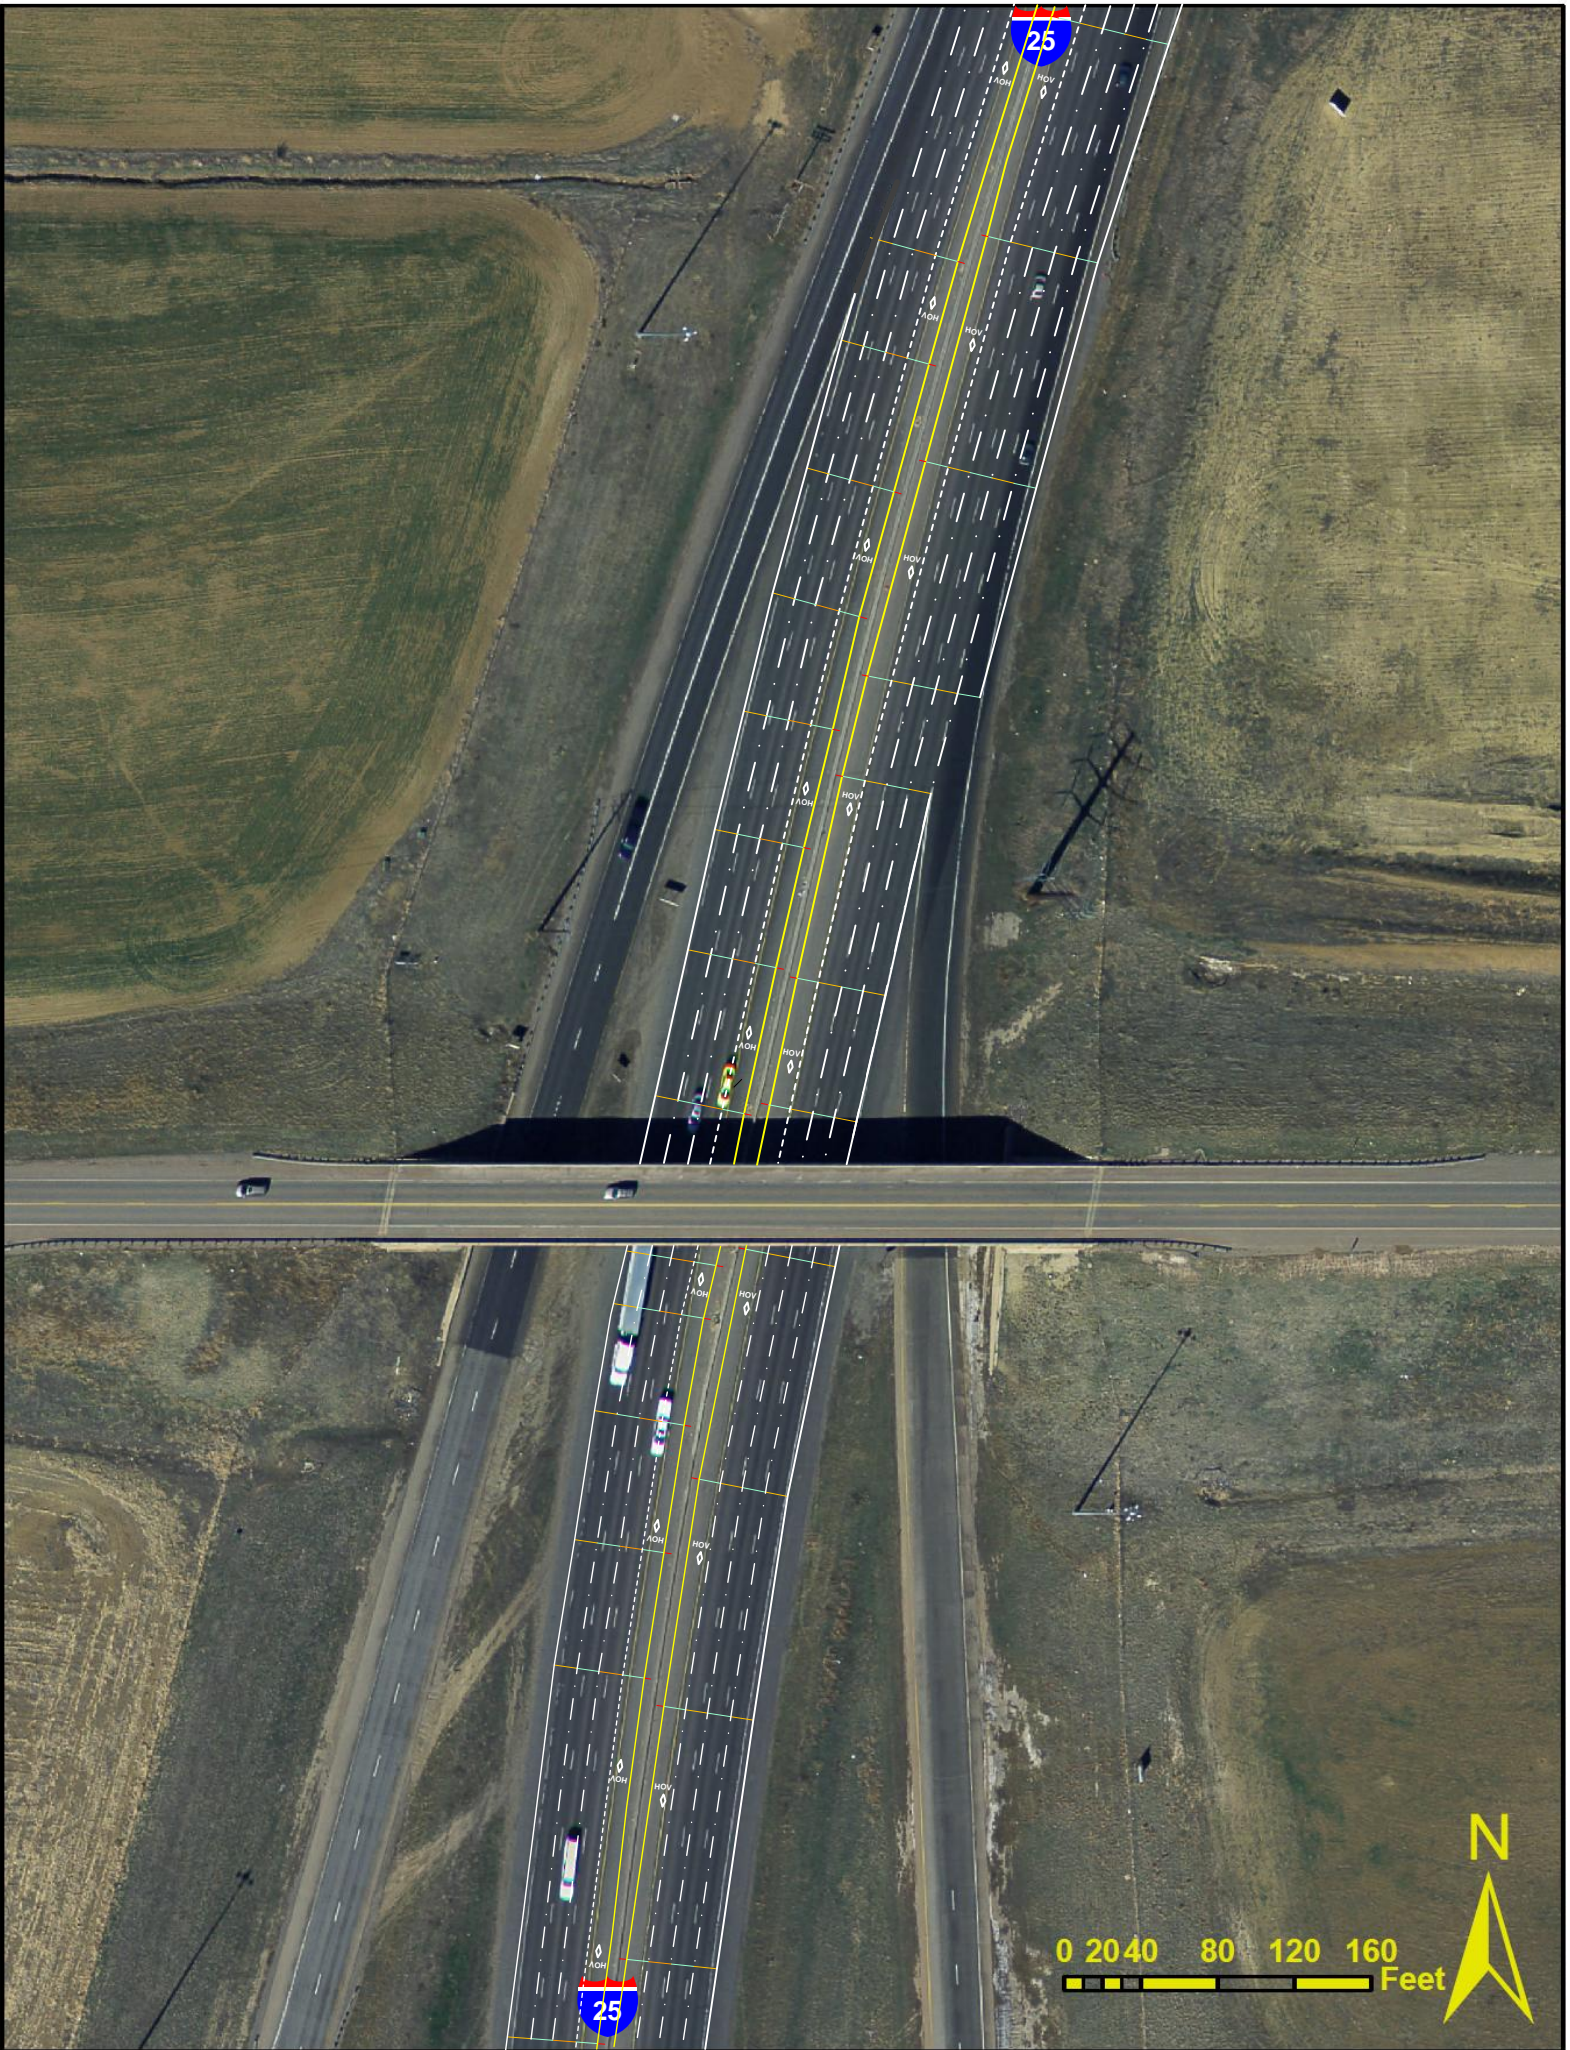

25

NWpk

E-470

25

0 250 500 1,000 1,500 2,000 Feet

Existing

160th Ave.

0 20 40 80 120 160 Feet

0 25 50 100 150 200 Feet

NW Parkway

E-470

25

0 25 50 100 150 200 Feet

North Bound I-25

South Bound I-25