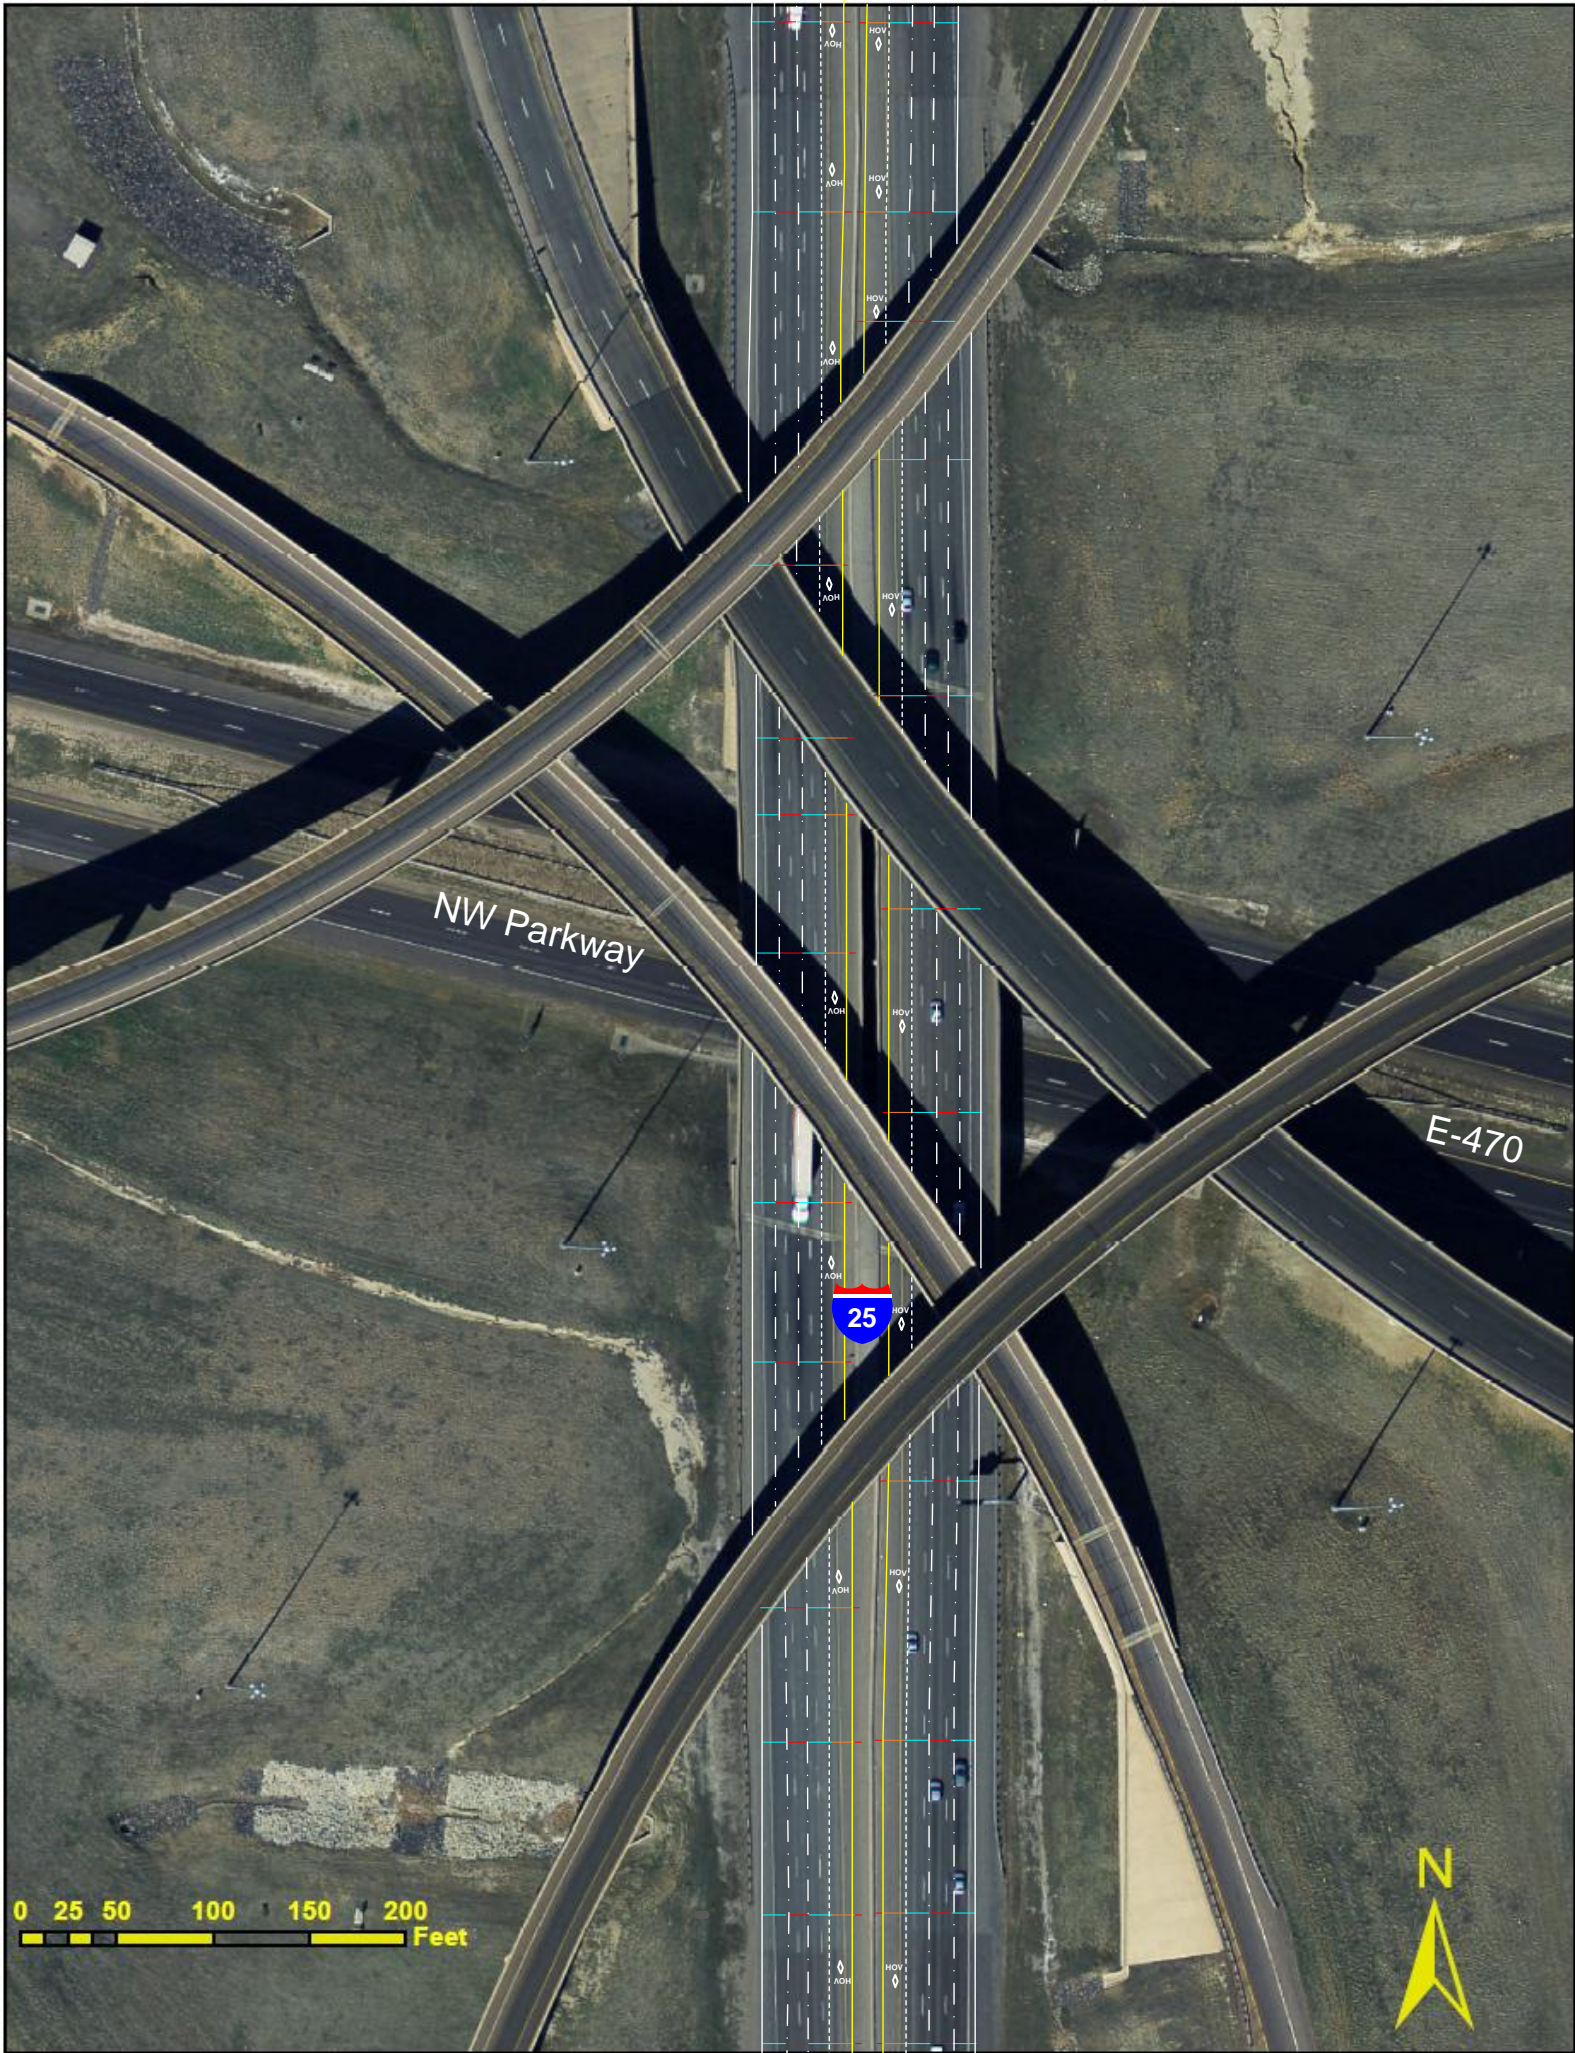

25

NWpk

E-470

25

0 250 500 1,000 1,500 2,000 Feet

Existing

160th Ave.

0 20 40 80 120 160 Feet

0 25 50 100 150 200 Feet

NW Parkway

E-470

25

0 25 50 100 150 200 Feet

North Bound I-25

South Bound I-25