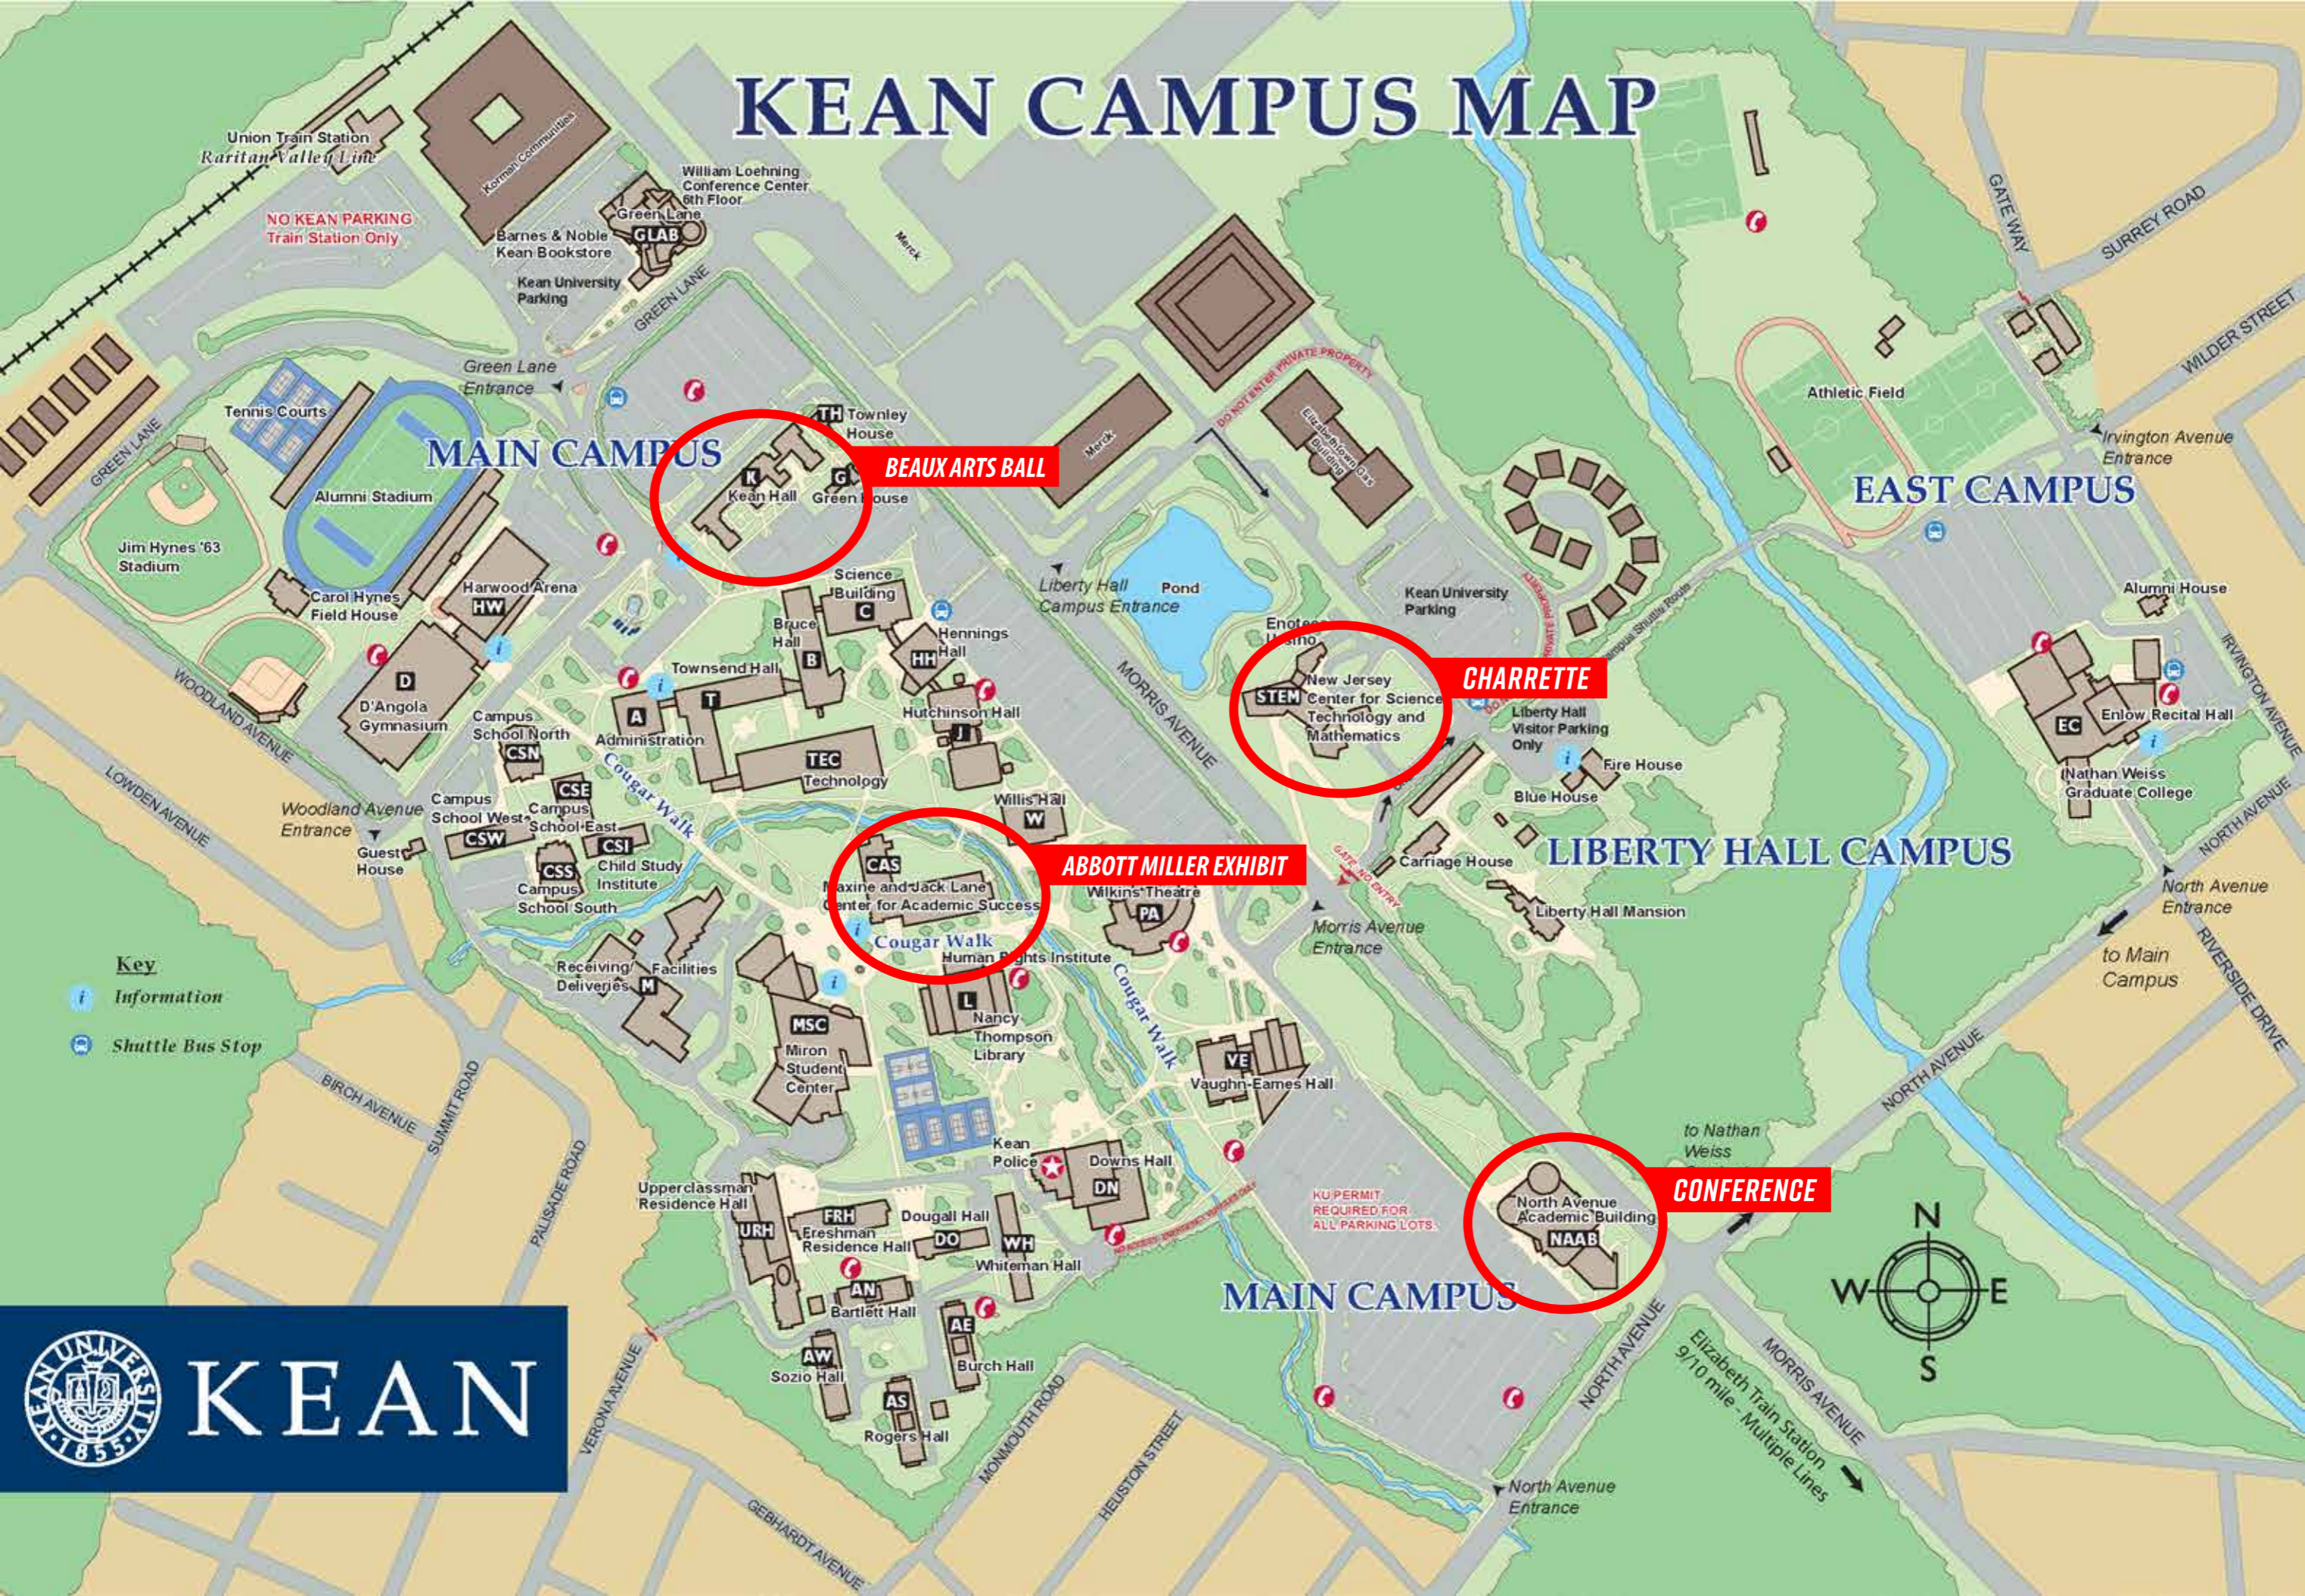

KEAN CAMPUS MAP

NO KEAN PARKING
Train Station Only

BEAUX ARTS BALL

CHARRETTE

ABBOTT MILLER EXHIBIT

CONFERENCE

Key

- Information
- Shuttle Bus Stop

KEAN