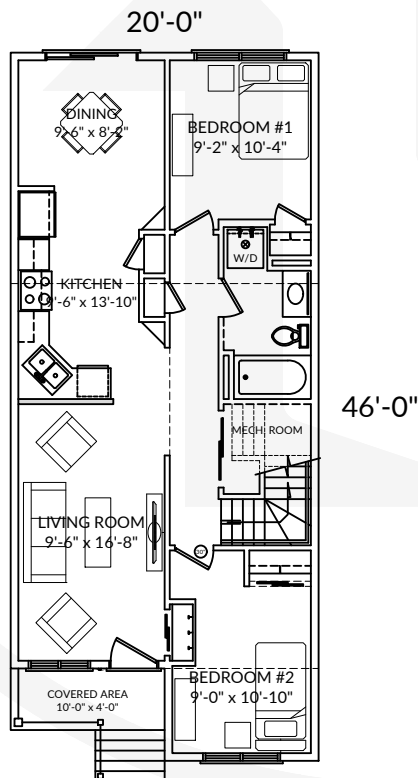

TRADEMARK HOMES

FREEDOM SERIES
ONE & HALF STOREY
1000 SQFT / 3 BED / 2 BATH

Tudor Style

Craftsman Style

MAIN FLOOR PLAN (860 Sq. Ft.)
SECOND FLOOR - 500 Sq. Ft.
BEDROOM, BATH & CLOSETS - 272 Sq. Ft.

This plan is published by Trademark Homes Inc. - All rights reserved, including the rights of reproduction in whole or in part and in any form. These are artist sketches only. Actual building design may vary at builders discretion.