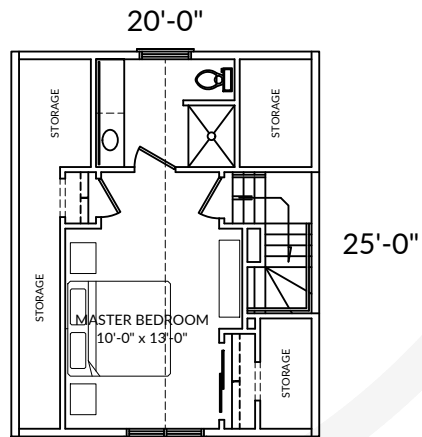

TRADEMARK HOMES

FREEDOM SERIES
ONE & HALF STOREY
1000 SQFT / 3 BED / 2 BATH

Tudor Style

Craftsman Style

MAIN FLOOR PLAN (860 Sq. Ft.)
SECOND FLOOR - 500 Sq. Ft.
BEDROOM, BATH & CLOSETS - 272 Sq. Ft.

This plan is published by Trademark Homes Inc. - All rights reserved, including the rights of reproduction in whole or in part and in any form. These are artist sketches only. Actual building design may vary at builders discretion.