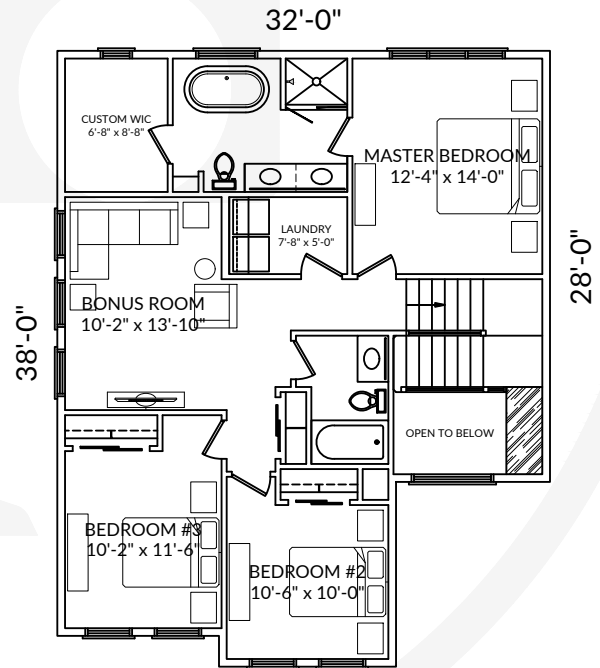

ARTIST'S REPRESENTATION - EXTERIOR MAY VARY

MAIN FLOOR PLAN (1003 Sq. Ft.)  
UPPER FLOOR PLAN (1043 Sq. Ft.)

This plan is published by Trademark Homes Inc. - All rights reserved, including the rights of reproduction in whole or in part and in any form. These are artist sketches only. Actual building design may vary at builders discretion.