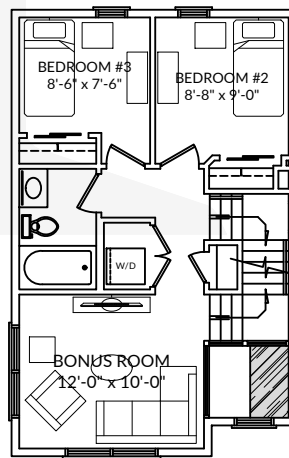

# TRADEMARK HOMES

**FREEDOM SERIES**  
TWO & HALF STOREY  
1312 SQFT / 3 BED / 2.5 BATH

Tudor Style

468 Sq.Ft.  
MAIN FLOOR PLAN

18'-6"

500 Sq.Ft.  
SECOND FLOOR PLAN

18'-6"

388 Sq.Ft.  
THIRD FLOOR PLAN

18'-6"

112 Sq.Ft. - STORAGE

This plan is published by Trademark Homes Inc. - All rights reserved, including the rights of reproduction in whole or in part and in any form. These are artist sketches only. Actual building design may vary at builders discretion.