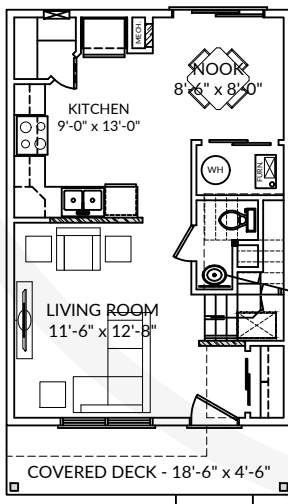

# TRADEMARK HOMES

**FREEDOM SERIES**  
TWO & HALF STOREY  
1312 SQFT / 3 BED / 2.5 BATH

Tudor Style

468 Sq.Ft.  
MAIN FLOOR PLAN

18'-6"

500 Sq.Ft.  
SECOND FLOOR PLAN

18'-6"

388 Sq.Ft.  
THIRD FLOOR PLAN

18'-6"

112 Sq.Ft. - STORAGE

This plan is published by Trademark Homes Inc. - All rights reserved, including the rights of reproduction in whole or in part and in any form. These are artist sketches only. Actual building design may vary at builders discretion.