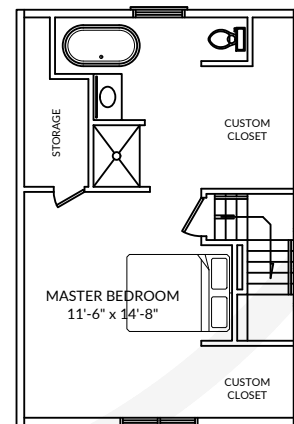

# TRADEMARK HOMES

**FREEDOM SERIES**  
TWO & HALF STOREY  
1312 SQFT / 3 BED / 2.5 BATH

Tudor Style

468 Sq.Ft.  
MAIN FLOOR PLAN

18'-6"

500 Sq.Ft.  
SECOND FLOOR PLAN

18'-6"

388 Sq.Ft.  
THIRD FLOOR PLAN

18'-6"

112 Sq.Ft. - STORAGE

This plan is published by Trademark Homes Inc. - All rights reserved, including the rights of reproduction in whole or in part and in any form. These are artist sketches only. Actual building design may vary at builders discretion.