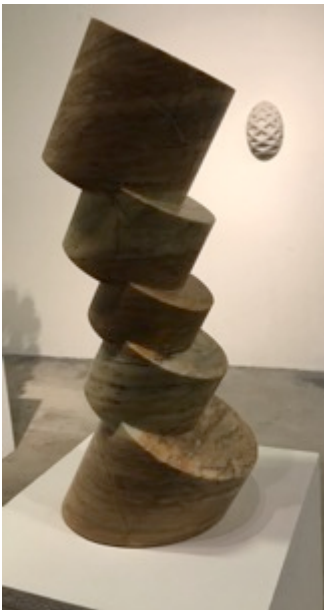

\$22,500

Shield II

2015

Marble (Carrara, Italy)

36 x 24 x 12 cm

\$2000

x 4

2013

Marble (Buchan, Vic)

116 x 38 x 17 cm

\$12,500

Cylinders

2014

Marble (Bindi, Vic)

56 x 36 x 14 cm

\$3000