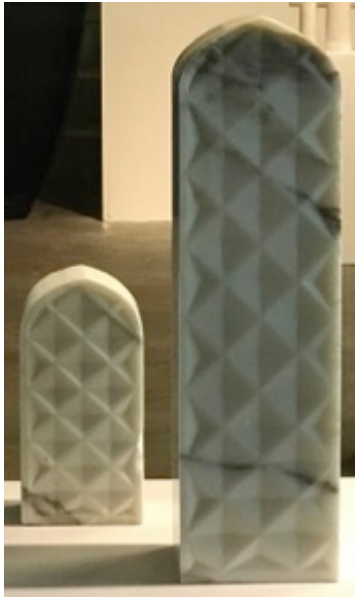

FAUSTAS SADAUSKAS

INTERSECTING PARALLES

18TH March – 29TH April 2017

& Gallery 220 Spencer Street Melbourne Open wed- Sat 12.00-5.00 or by appointment.

Tower/s

2012

Marble (Carrara, Italy)

41 x 12 x 11 cm

\$1500 (Tall)

\$500 (Small)

X

2014

Marble (Painters Creek, Vic)

47 x 20 x 16 cm

\$4500

Shield