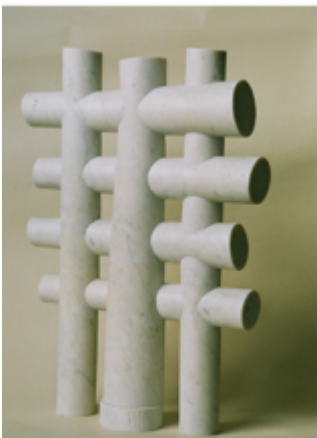

Marble (Buchan, Vic)

116 x 38 x 17 cm

\$12,500

Cylinders

2014

Marble (Bindi, Vic)

56 x 36 x 14 cm

\$3000