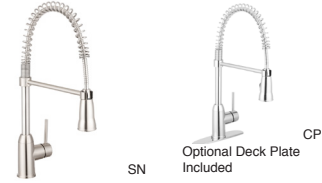

SHOWER
ACCESSORIES

BAR
FAUCETS

REPLACEMENT
PARTS

Pull-Down RV Kitchen Faucet
15" Tall Spout, Heavy Duty Metal Construction

MFG# Finish
DF-NMK503-SN Satin Nickel (SN)
DF-NMK503-VB Ven. Bronze (VB)

KITCHEN

Coil Spring Pull-Down RV Kitchen Faucet
Residential Grade Heavy Duty Construction

MFG# Finish
DF-NMK504-CP Chrome Polished (CP)
DF-NMK504-SN Satin Nickel (SN)

Goose Neck Pedestal RV Kitchen Faucet w/Side Spray
11" Tall Spout, Heavy Duty Metal Construction

Part# MFG# Finish
10-0340 DF-NMK301-VB Venetian Bronze (VB)
10-0341 DF-NMK301-SN Satin Nickel (SN)

Fix up your kitchen with the finest fixtures

Non-Metallic Dual Lever Pull-Down RV Kitchen Faucet
15" Tall Spout, Synthetic Waterways

MFG# Finish
DF-PK350L-SN Satin Nickel (SN)
DF-PK350L-CP Chrome Polished (CP)
DF-PK350L-VB Venetian Bronze (VB)

Single Lever RV Kitchen Faucet
Heavy Duty Metal Construction, Stainless Steel Ball Valve

MFG# Finish
DF-NMK600-WT White (WT)
DF-NMK600-CP Chrome (CP)
DF-NMK600-SN Satin Nickel (SN)

Single Handle Pull-Down RV Kitchen Faucet
15" Spout, Metal Body, SS Hoses, Ceramic Valve, 1 Hole