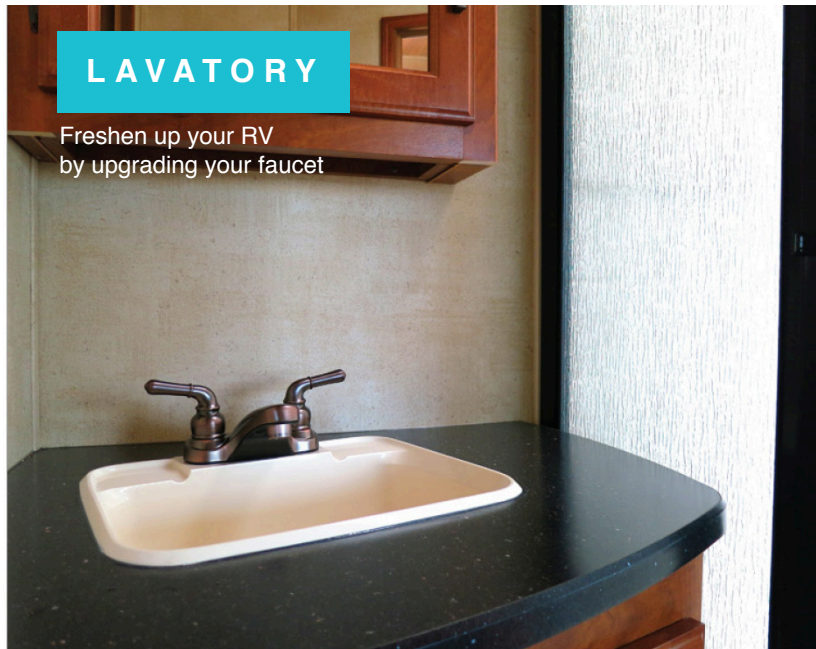

SN

J-Spout RV Kitchen Faucet
12" Tall Brass Spout, Synthetic Waterways

MFG#   **Finish**
DF-PK330HC-ORB Oil Rub.Bronze (ORB)
DF-PK330HC-SN Satin Nickel (SN)
DF-PK330HC-BQ Bisque (BQ)
DF-PK330HC-CP Chrome (CP)
DF-PK330HC-WT White (WT)

ORB

Classical Hi-Rise RV Kitchen Faucet
10" Tall Brass Spout, Synthetic Waterways

MFG#   **Finish**
DF-PK210C-ORB Oil Rub. Bronze (ORB)
DF-PK210C-SN Satin Nickel (SN)
DF-PK210C-WT White (WT)
DF-PK210C-BQ Bisque (BQ)
DF-PK210C-CP Chrome (CP)

CP

Two Handle Non-Metallic RV Kitchen Faucet
Synthetic Waterways, Crystal Acrylic Knobs

MFG#   **Finish**
DF-PK600A-CP Chrome Polished (CP)

WT

Two Handle Non-Metallic RV Kitchen Faucet
Synthetic Waterways, Smoked Knobs

MFG#   **Finish**
DF-PK600S-SN Satin Nickel (SN)
DF-PK600S-WT White (WT)
DF-PK600S-BQ Bisque (BQ)

CP

4" Non-Metallic Kitchen/Bar/Galley Faucet
Synthetic Waterways, 8" Long Spout

MFG#   **Finish**
Crystal Acrylic Knobs
DF-PK640A-CP Chrome (CP)
Smoked Knobs
DF-PK640S-WT White (WT)

WT

Hi-Rise RV Kitchen Faucet
10" Tall Brass Spout, Synthetic Waterways, Smoked Knobs

MFG#   **Finish**
DF-PK210S-BQ Bisque (BQ)
DF-PK210S-WT White (WT)

CP

Hi-Rise RV Kitchen Faucet
10" Tall Brass Spout, Synthetic Waterways, Crystal Acrylic Knobs

MFG#   **Finish**
DF-PK210A-CP Chrome (CP)

VB

RV Drinking Fountain Faucet
6" Metal Drinking Fountain Faucet 3/8" Internal Pipe

MFG#   **Finish**
DF-DF350-CP Chrome (CP)
DF-DF350-SN Satin Nickel (SN)
DF-DF350-VB Ven. Bronze (VB)

CP

ORB

RV Bar Faucet
6" Brass Spout, Synthetic Waterways

MFG#   **Finish**
Crystal Acrylic Knobs
DF-PB150A-CP Chrome (CP)
Classical RV Bar Faucet
DF-PB150C-ORB O.R. Bronze (ORB)
DF-PB150C-SN Satin Nickel (SN)

VB