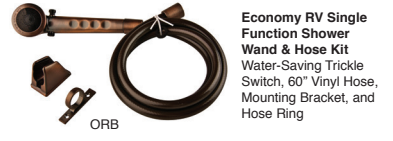

Economy RV Single Function Shower Wand & Hose Kit
Water-Saving Trickle Switch, 60" Vinyl Hose, Mounting Bracket, and Hose Ring

MFG#	Finish
DF-SA130-ORB	Oil Rub. Bronze (ORB)
DF-SA130-BQ	Bisque (BQ)
DF-SA130-BK	Black (BK)
DF-SA130-CP	Chrome (CP)
DF-SA130-SN	Satin Nickel (SN)
DF-SA130-WT	White (WT)
DF-SA130-MB	Matte Black (MB)