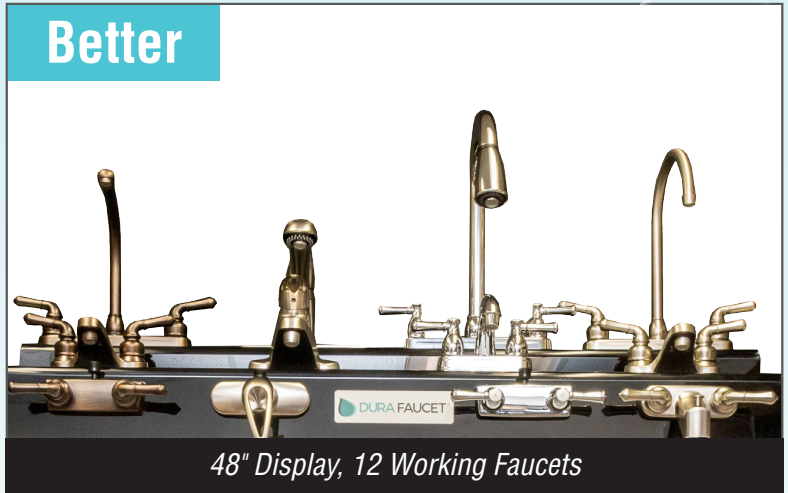

Professional PLAN-O-GRAMS

*Call your RV Aftermarket Distributor for details on your Dura Faucet plan-o-gram. durafaucet.com