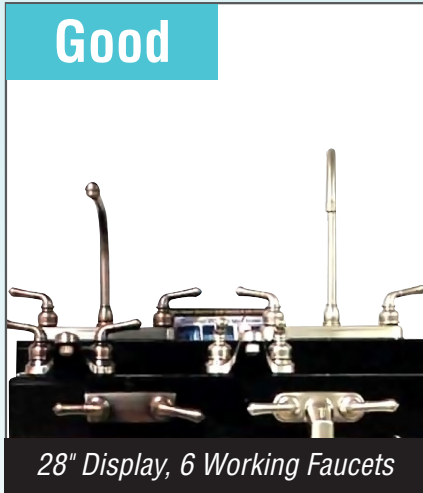

Professional PLAN-O-GRAMS

*Call your RV Aftermarket Distributor for details on your Dura Faucet plan-o-gram. durafaucet.com