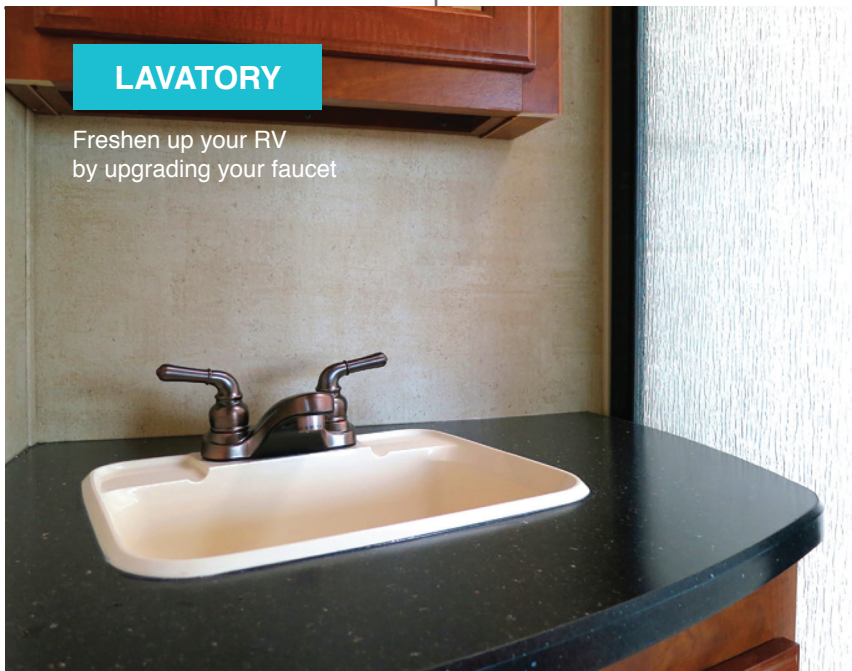

Designer Arc Spout RV Lavatory Faucet
Non-Metallic, Less Pop-Up

MFG#	Finish
DF-PL620L-CP	Chrome (CP)
DF-PL620L-SN	Satin Nickel (SN)