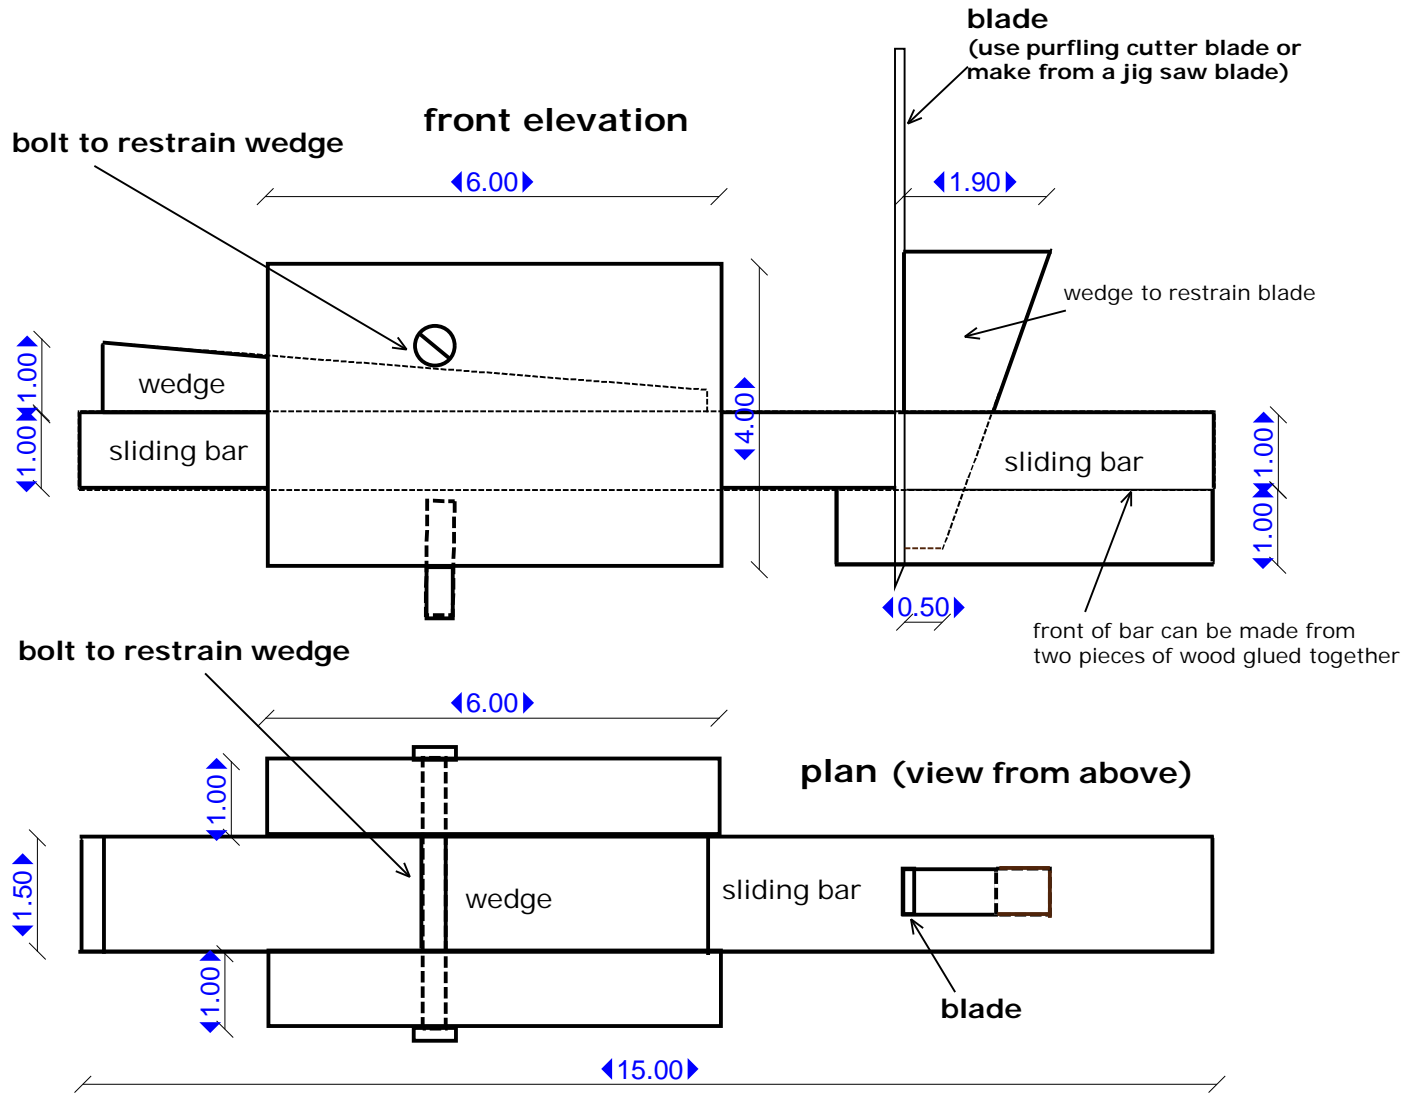

Stanley Doubtfire Circle Cutter measurements in cm. Make from Beech or similar hardwood

Stanley Doubtfire Circle Cutter measurements in cm. make from Beech or similar hardwood