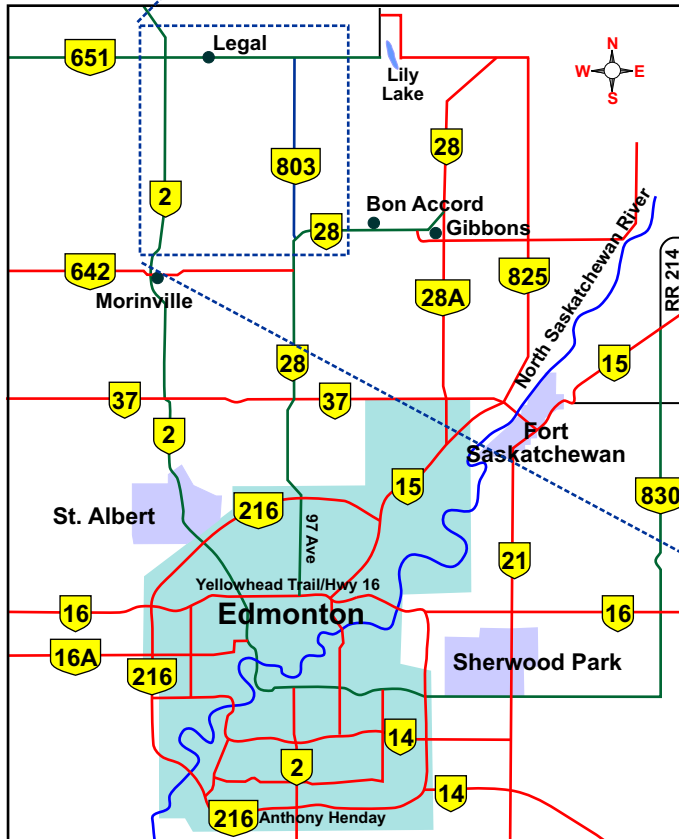

Edmonton & Area
Land Trust

Boisvert's GreenWoods Property

- Directions to Boisvert's GreenWoods Property north from Edmonton** (three choices below):
1. Take HWY 2 through St. Albert and continue north until TWP 564; turn east (right). Continue east until RR 250. Turn north (left) on RR 250. The property is on the left, approximately 0.4 Km north from the TWP 564/RR 250 intersection. (Gated driveway at property.)
 2. Take 97 Street north from the Yellowhead Trail which becomes HWY 28. Turn west (left) (small curve) onto HWY 803 and continue north until TWP 564. Turn west on TWP 564 until RR 250. Turn north (right) onto RR 250. The property is on the left, approximately 0.4 Km north from the TWP 564/RR 250 intersection. (Gated driveway at property.)
 3. Take west Anthony Henday Drive (HWY 216) north until HWY 28. Go north (left) on HWY 28. Follow instructions from #2 above.