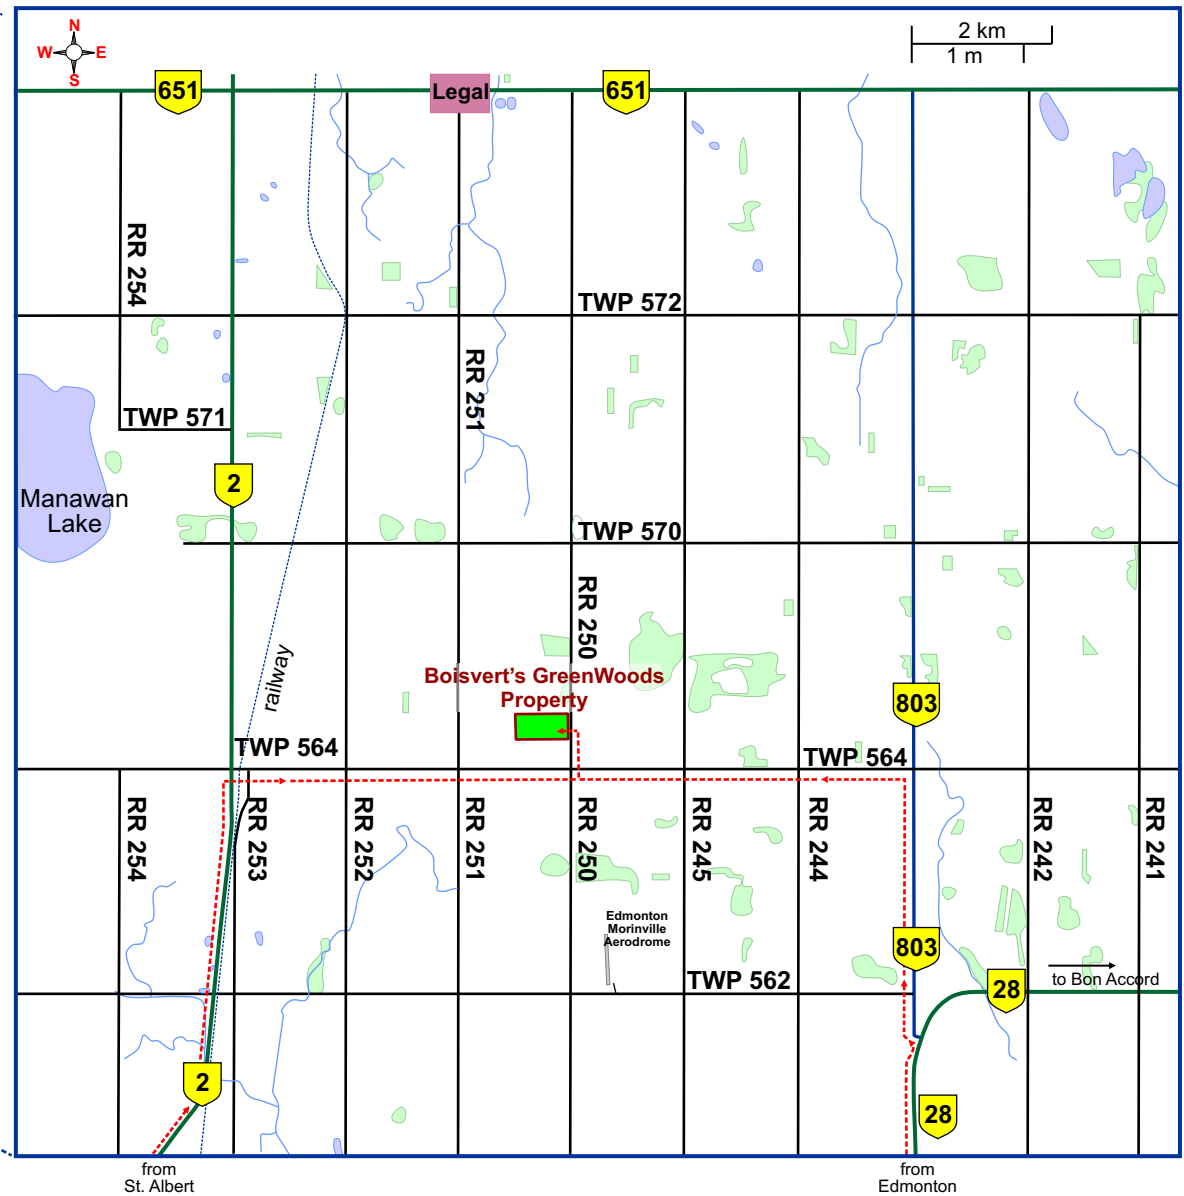

Edmonton & Area
Land Trust

Boisvert's GreenWoods Property

- Directions to Boisvert's GreenWoods Property north from Edmonton** (three choices below):
1. Take HWY 2 through St. Albert and continue north until TWP 564; turn east (right). Continue east until RR 250. Turn north (left) on RR 250. The property is on the left, approximately 0.4 Km north from the TWP 564/RR 250 intersection. (Gated driveway at property.)
 2. Take 97 Street north from the Yellowhead Trail which becomes HWY 28. Turn west (left) (small curve) onto HWY 803 and continue north until TWP 564. Turn west on TWP 564 until RR 250. Turn north (right) onto RR 250. The property is on the left, approximately 0.4 Km north from the TWP 564/RR 250 intersection. (Gated driveway at property.)
 3. Take west Anthony Henday Drive (HWY 216) north until HWY 28. Go north (left) on HWY 28. Follow instructions from #2 above.