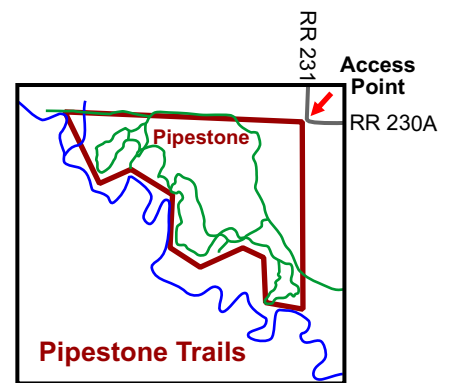

Pipestone Property

Pipestone Directions from Leduc:
 South from Leduc on HWY 2A then East on HWY 13. Turn north on RR 231A. Continue north to the junction of RR 231A and RR 231. Access to Pipestone is at this point.

Alternate route: East on Rollyview Rd (aka Hwy 623/Twp Rd 494). Turn South on HWY 814 until you reach HWY 13. Turn East on HWY 13, then go North at RR 231A to the junction of RR 231A and RR 231. Access is at this point.