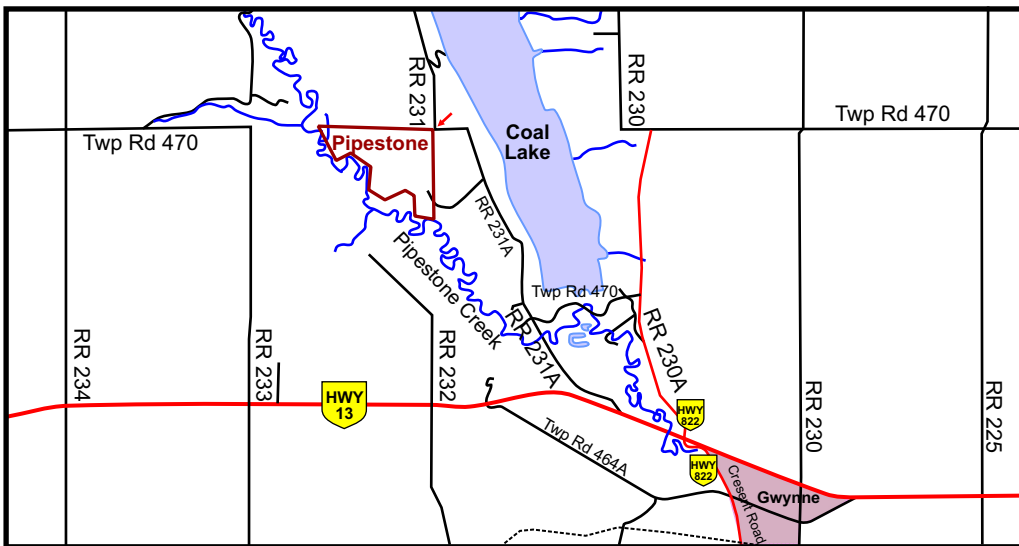

Pipestone Property

Pipestone Directions from Leduc:
 South from Leduc on HWY 2A then East on HWY 13. Turn north on RR 231A. Continue north to the junction of RR 231A and RR 231. Access to Pipestone is at this point.

Alternate route: East on Rollyview Rd (aka Hwy 623/Twp Rd 494). Turn South on HWY 814 until you reach HWY 13. Turn East on HWY 13, then go North at RR 231A to the junction of RR 231A and RR 231. Access is at this point.