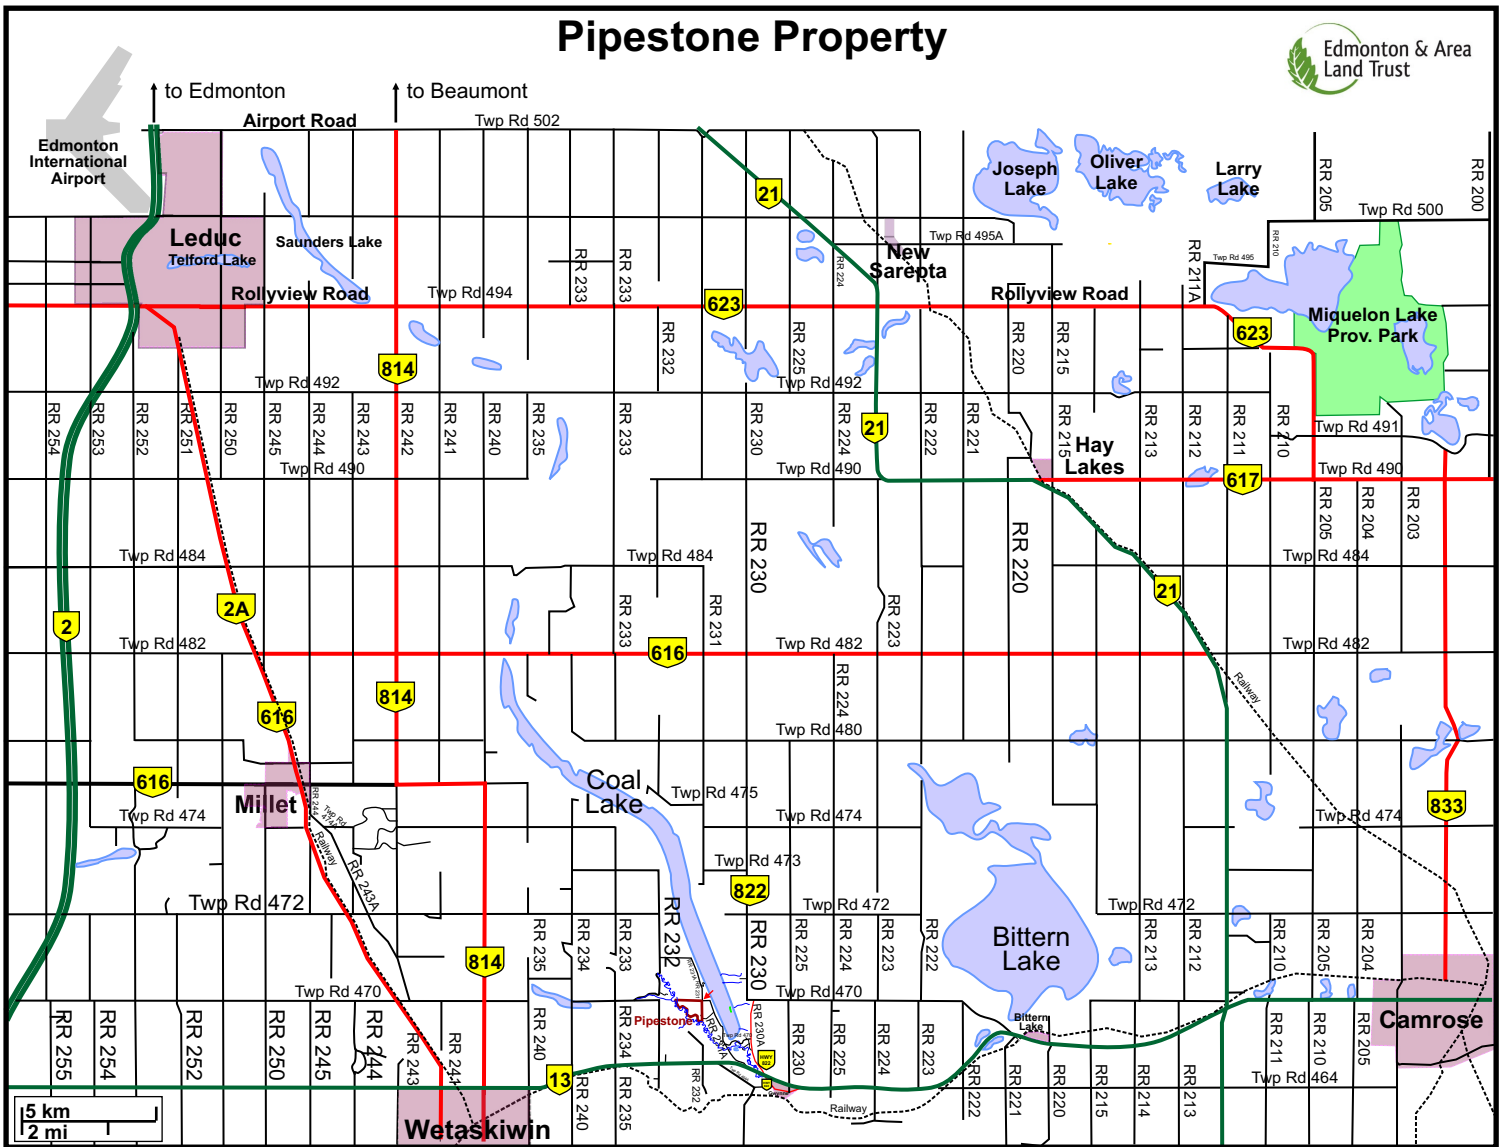

Pipestone Property

Pipestone Directions from Leduc:
 South from Leduc on HWY 2A then East on HWY 13. Turn north on RR 231A. Continue north to the junction of RR 231A and RR 231. Access to Pipestone is at this point.

Alternate route: East on Rollyview Rd (aka Hwy 623/Twp Rd 494). Turn South on HWY 814 until you reach HWY 13. Turn East on HWY 13, then go North at RR 231A to the junction of RR 231A and RR 231. Access is at this point.