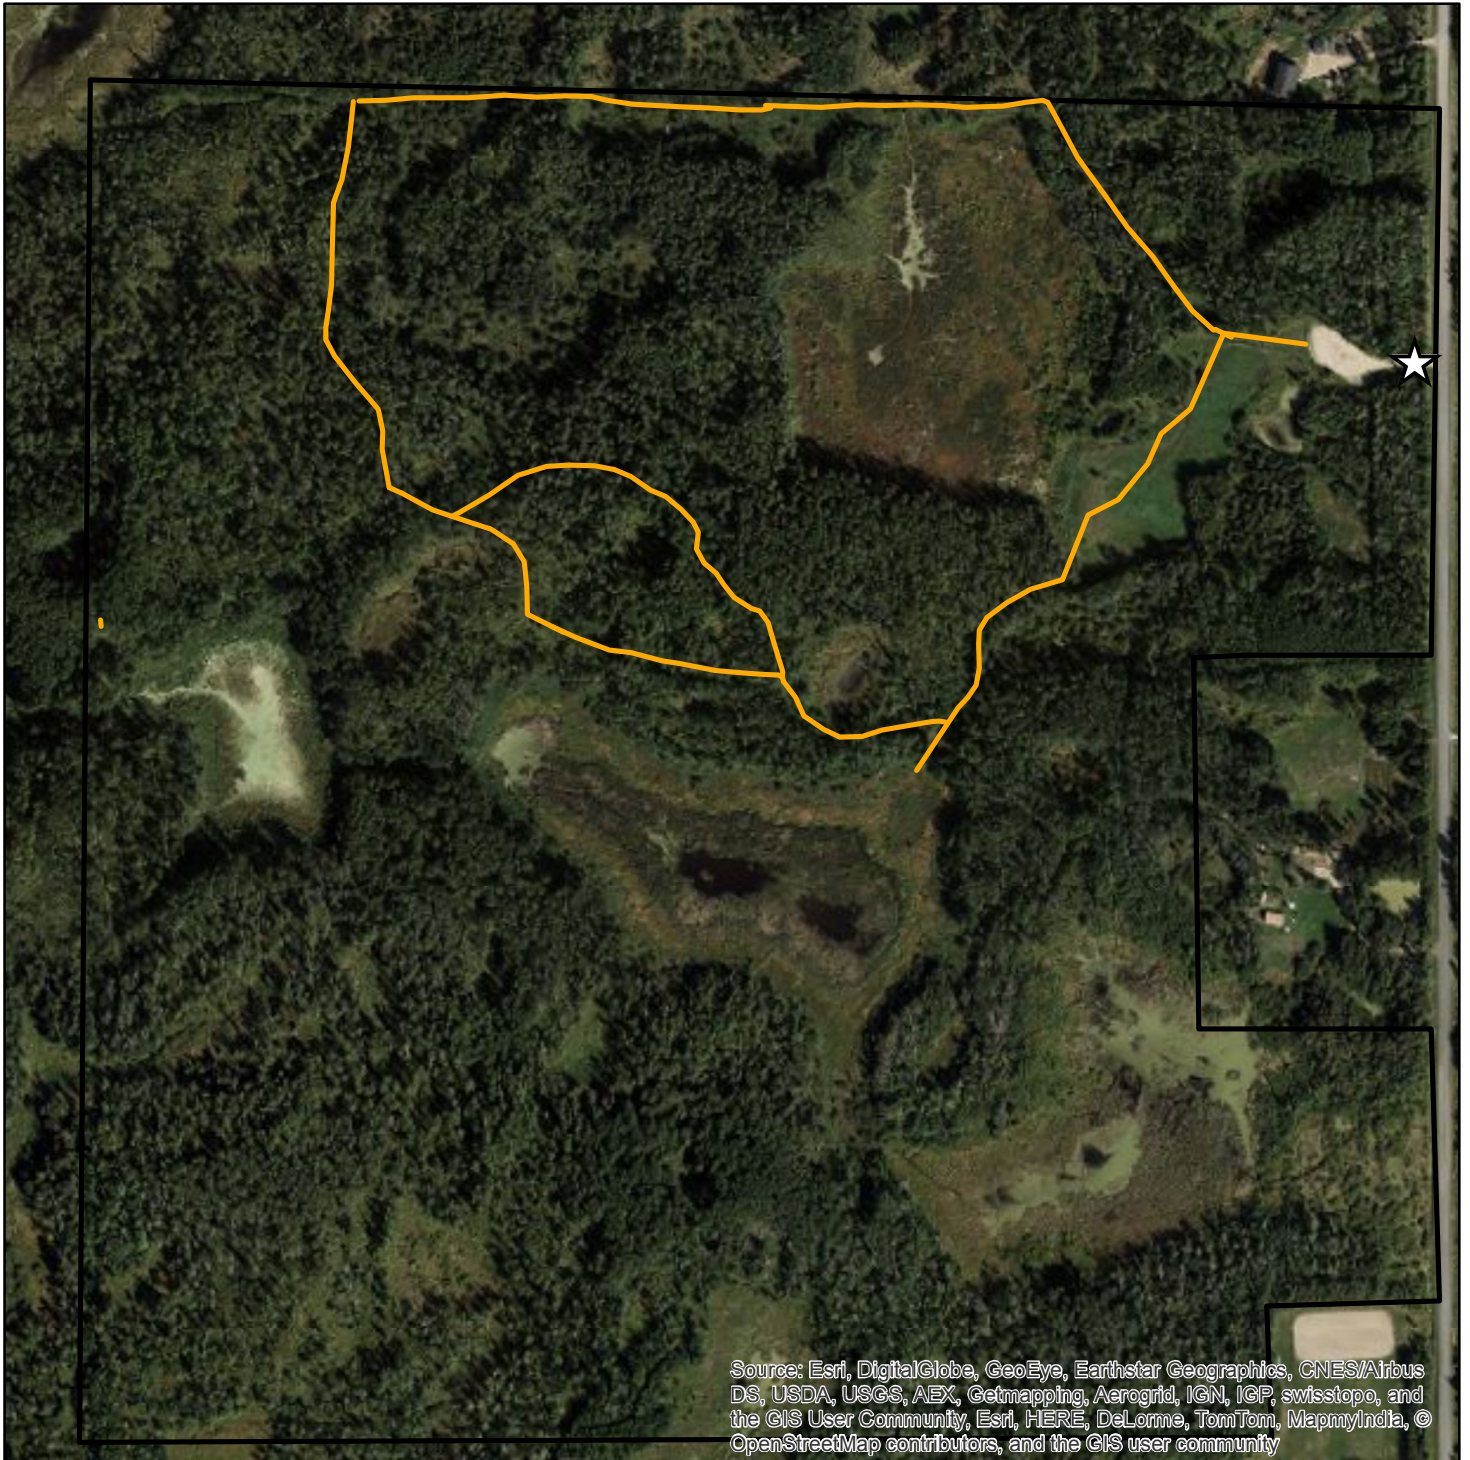

Hicks Trails

Legend

- ☆ Access Point
- Trails
- Boundary

0 50 100 200 Meters