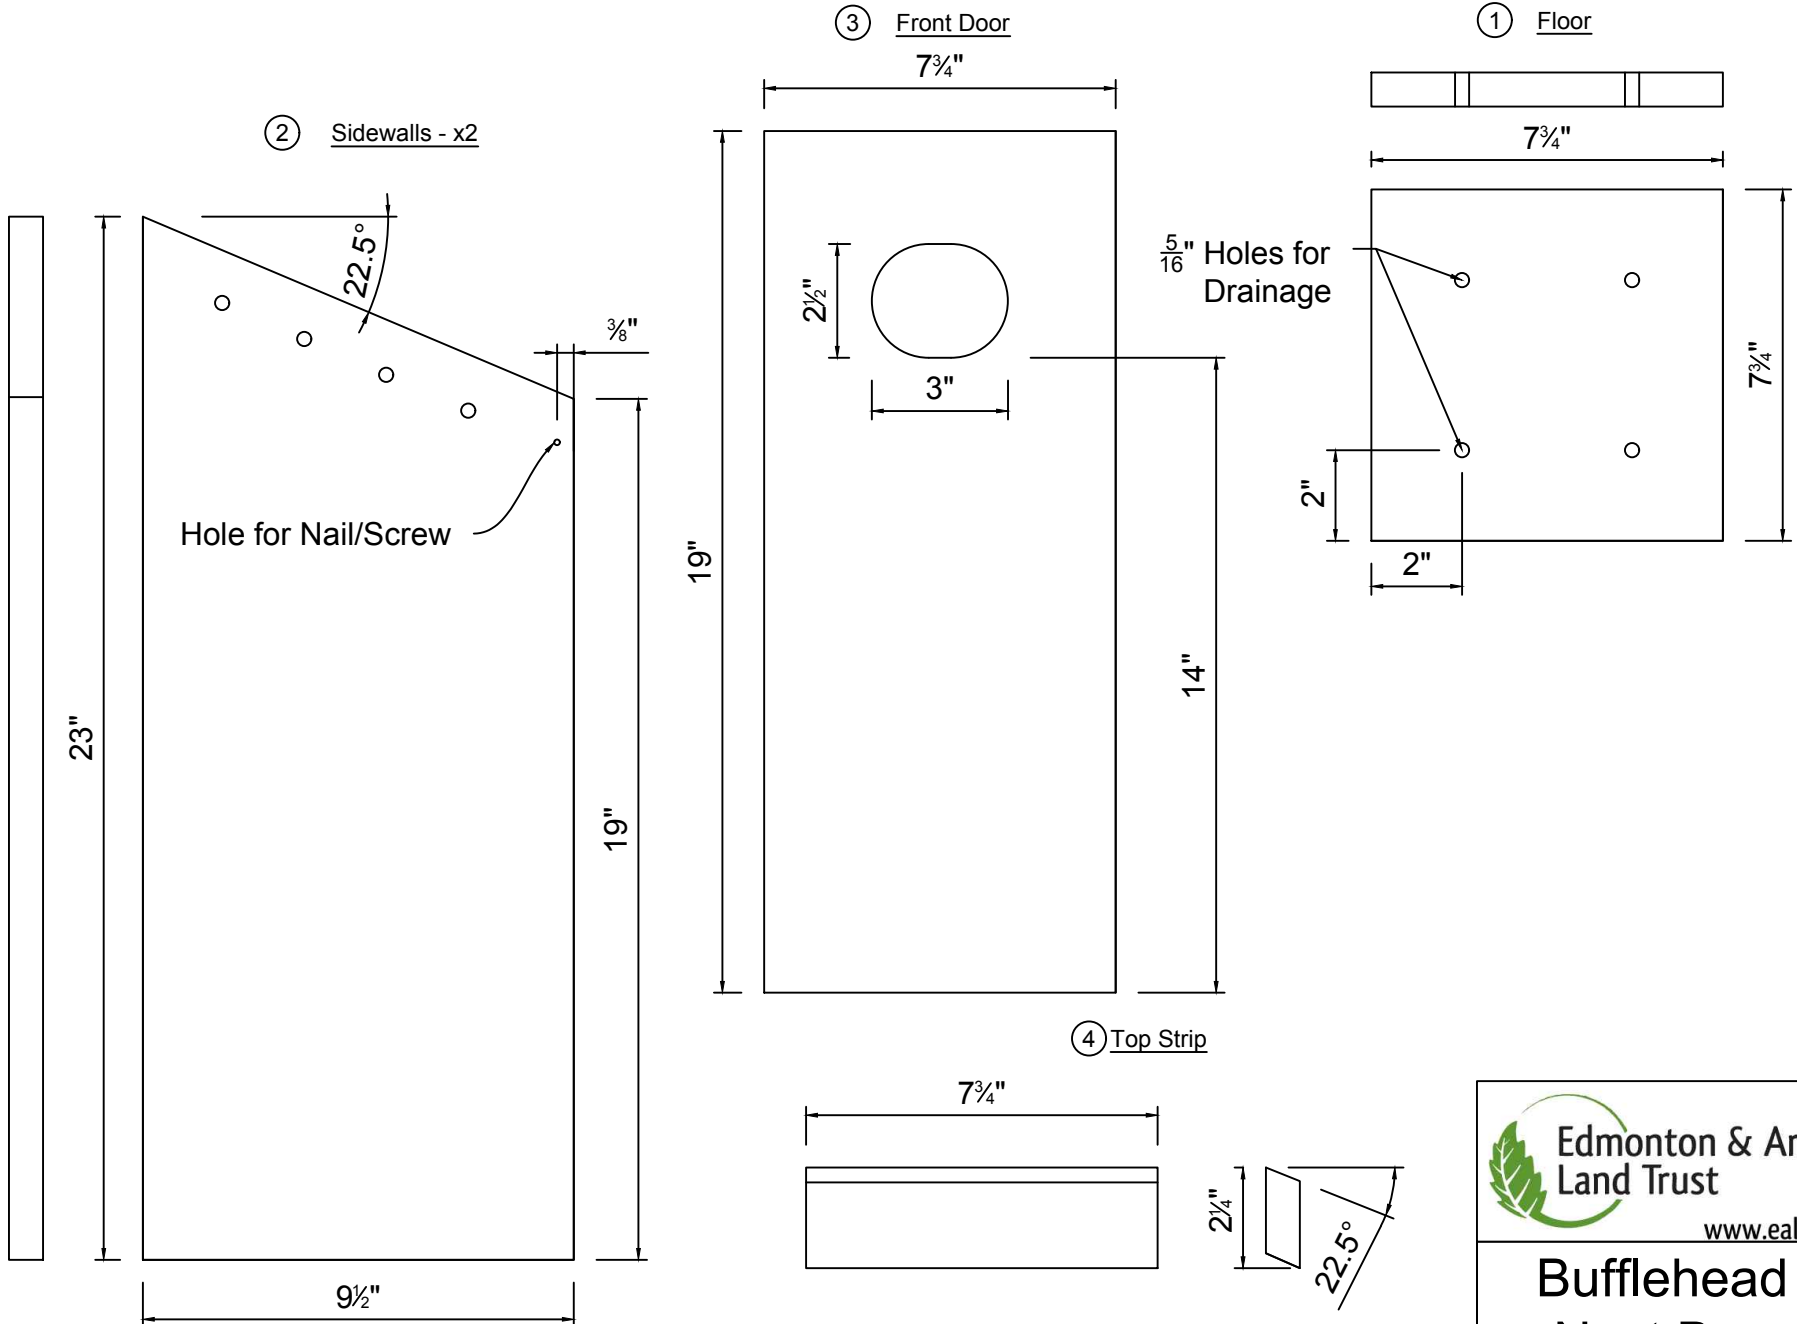

# Bufflehead Nest Box

Notes:  
 - Material cut from 3/4" Board