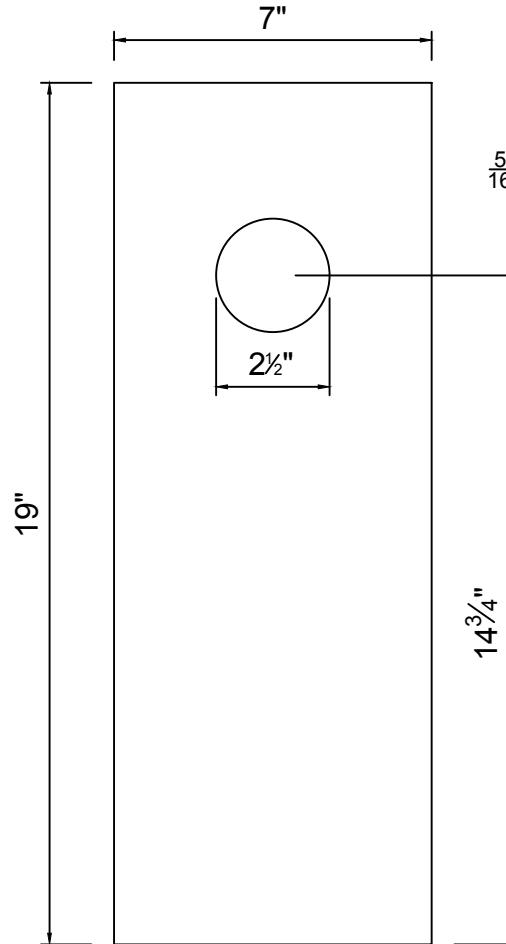

Northern Flicker Nest Box

② Sidewalls - x2

③ Front Door

① Floor

Notes:

- Material cut from 3/4" board

Northern Flicker  
Nest Box

Notes:  
- Material cut from 3/4" board.