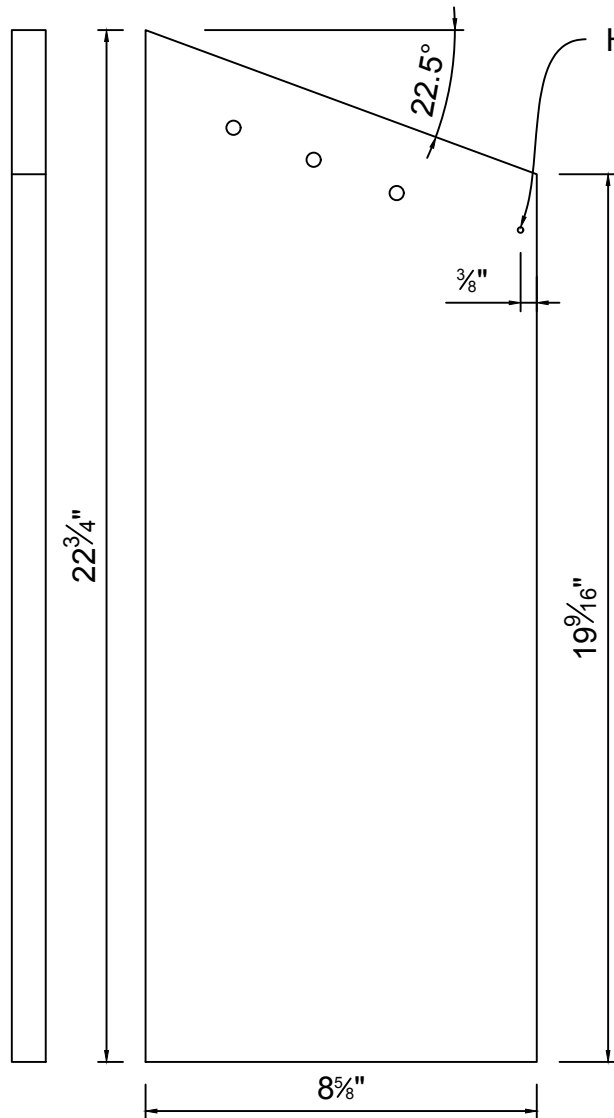

Northern Flicker Nest Box

② Sidewalls - x2

③ Front Door

① Floor

Notes:

- Material cut from 3/4" board

Northern Flicker  
Nest Box

Notes:  
- Material cut from 3/4" board.