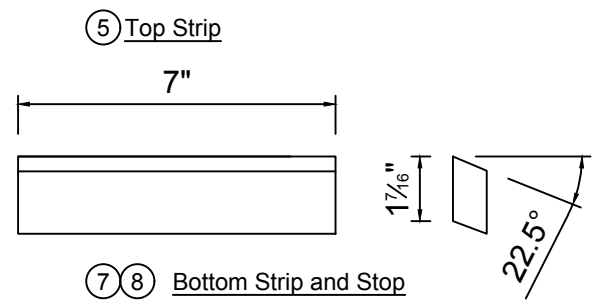

Northern Flicker Nest Box

② Sidewalls - x2

③ Front Door

① Floor

Notes:

- Material cut from 3/4" board

Northern Flicker  
Nest Box

Notes:  
- Material cut from 3/4" board.