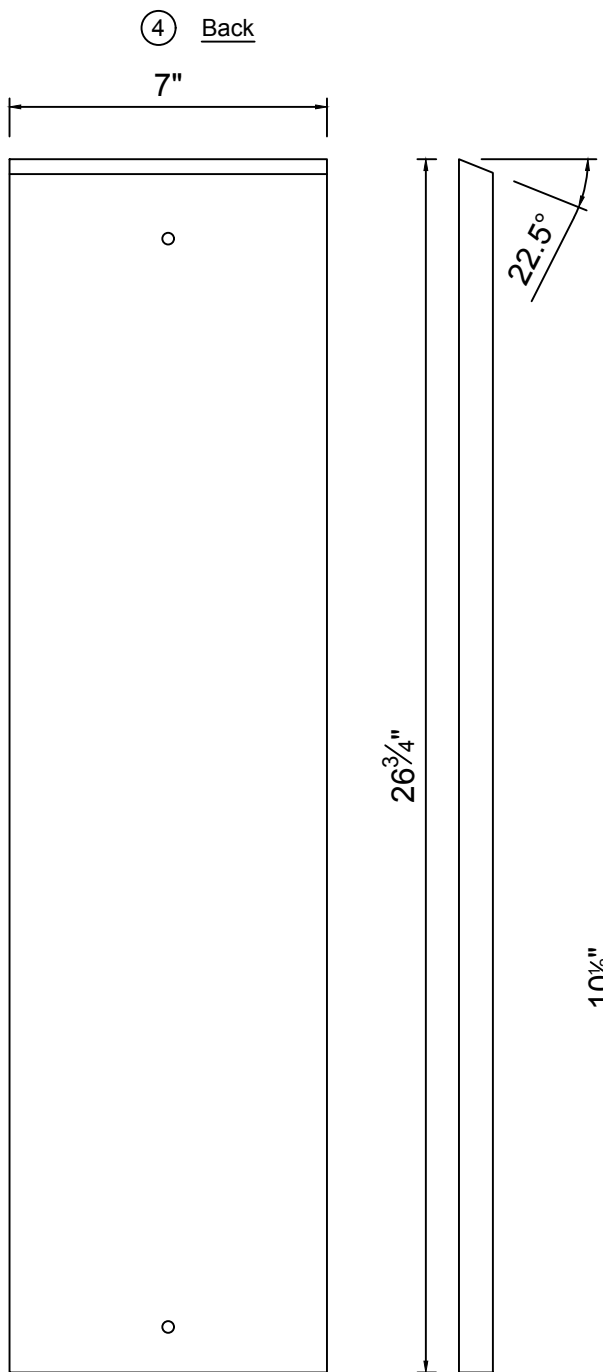

Northern Flicker Nest Box

② Sidewalls - x2

③ Front Door

① Floor

Notes:

- Material cut from 3/4" board

Northern Flicker  
Nest Box

Notes:  
- Material cut from 3/4" board.