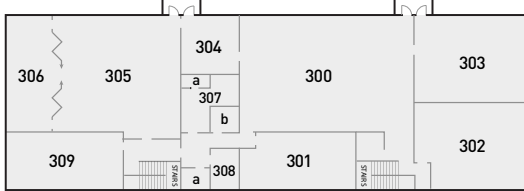

VENTURE CHRISTIAN CHURCH SITE MAP

♣ TO KRING FIELD ♣
UPPER PARKING AREA

Middle School Entrance 5

LEVEL 3

LEVEL 2

LEVEL 1

GUEST PARKING
LOWER PARKING AREA

16845 HICKS ROAD / LOS GATOS, CA 95032
408.997.4600 / VENTURECHRISTIAN.ORG