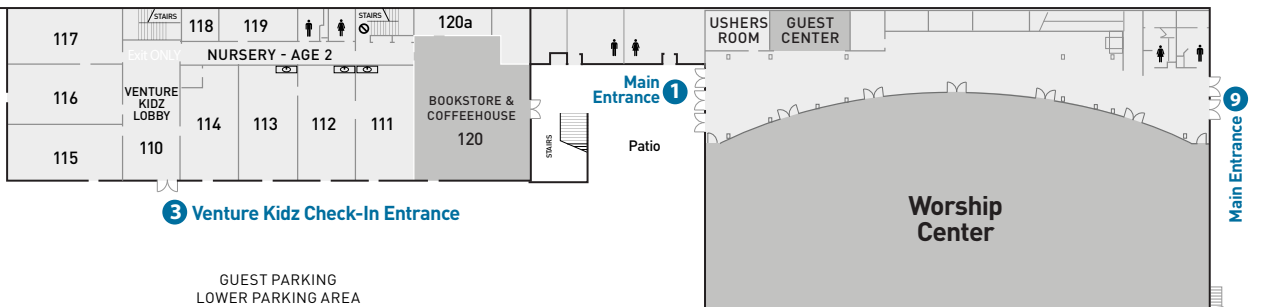

VENTURE CHRISTIAN CHURCH SITE MAP

♣ TO KRING FIELD ♣
UPPER PARKING AREA

Middle School Entrance 5

LEVEL 3

LEVEL 2

LEVEL 1

GUEST PARKING
LOWER PARKING AREA

16845 HICKS ROAD / LOS GATOS, CA 95032
408.997.4600 / VENTURECHRISTIAN.ORG