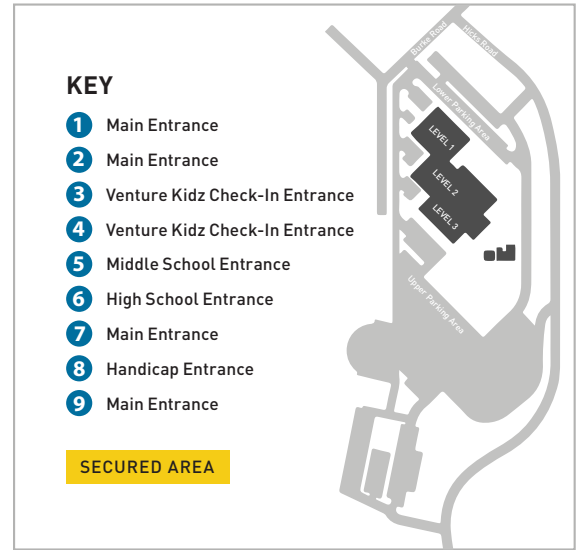

VENTURE CHRISTIAN CHURCH SITE MAP

♣ TO KRING FIELD ♣
UPPER PARKING AREA

Middle School Entrance 5

LEVEL 3

LEVEL 2

LEVEL 1

GUEST PARKING
LOWER PARKING AREA

16845 HICKS ROAD / LOS GATOS, CA 95032
408.997.4600 / VENTURECHRISTIAN.ORG